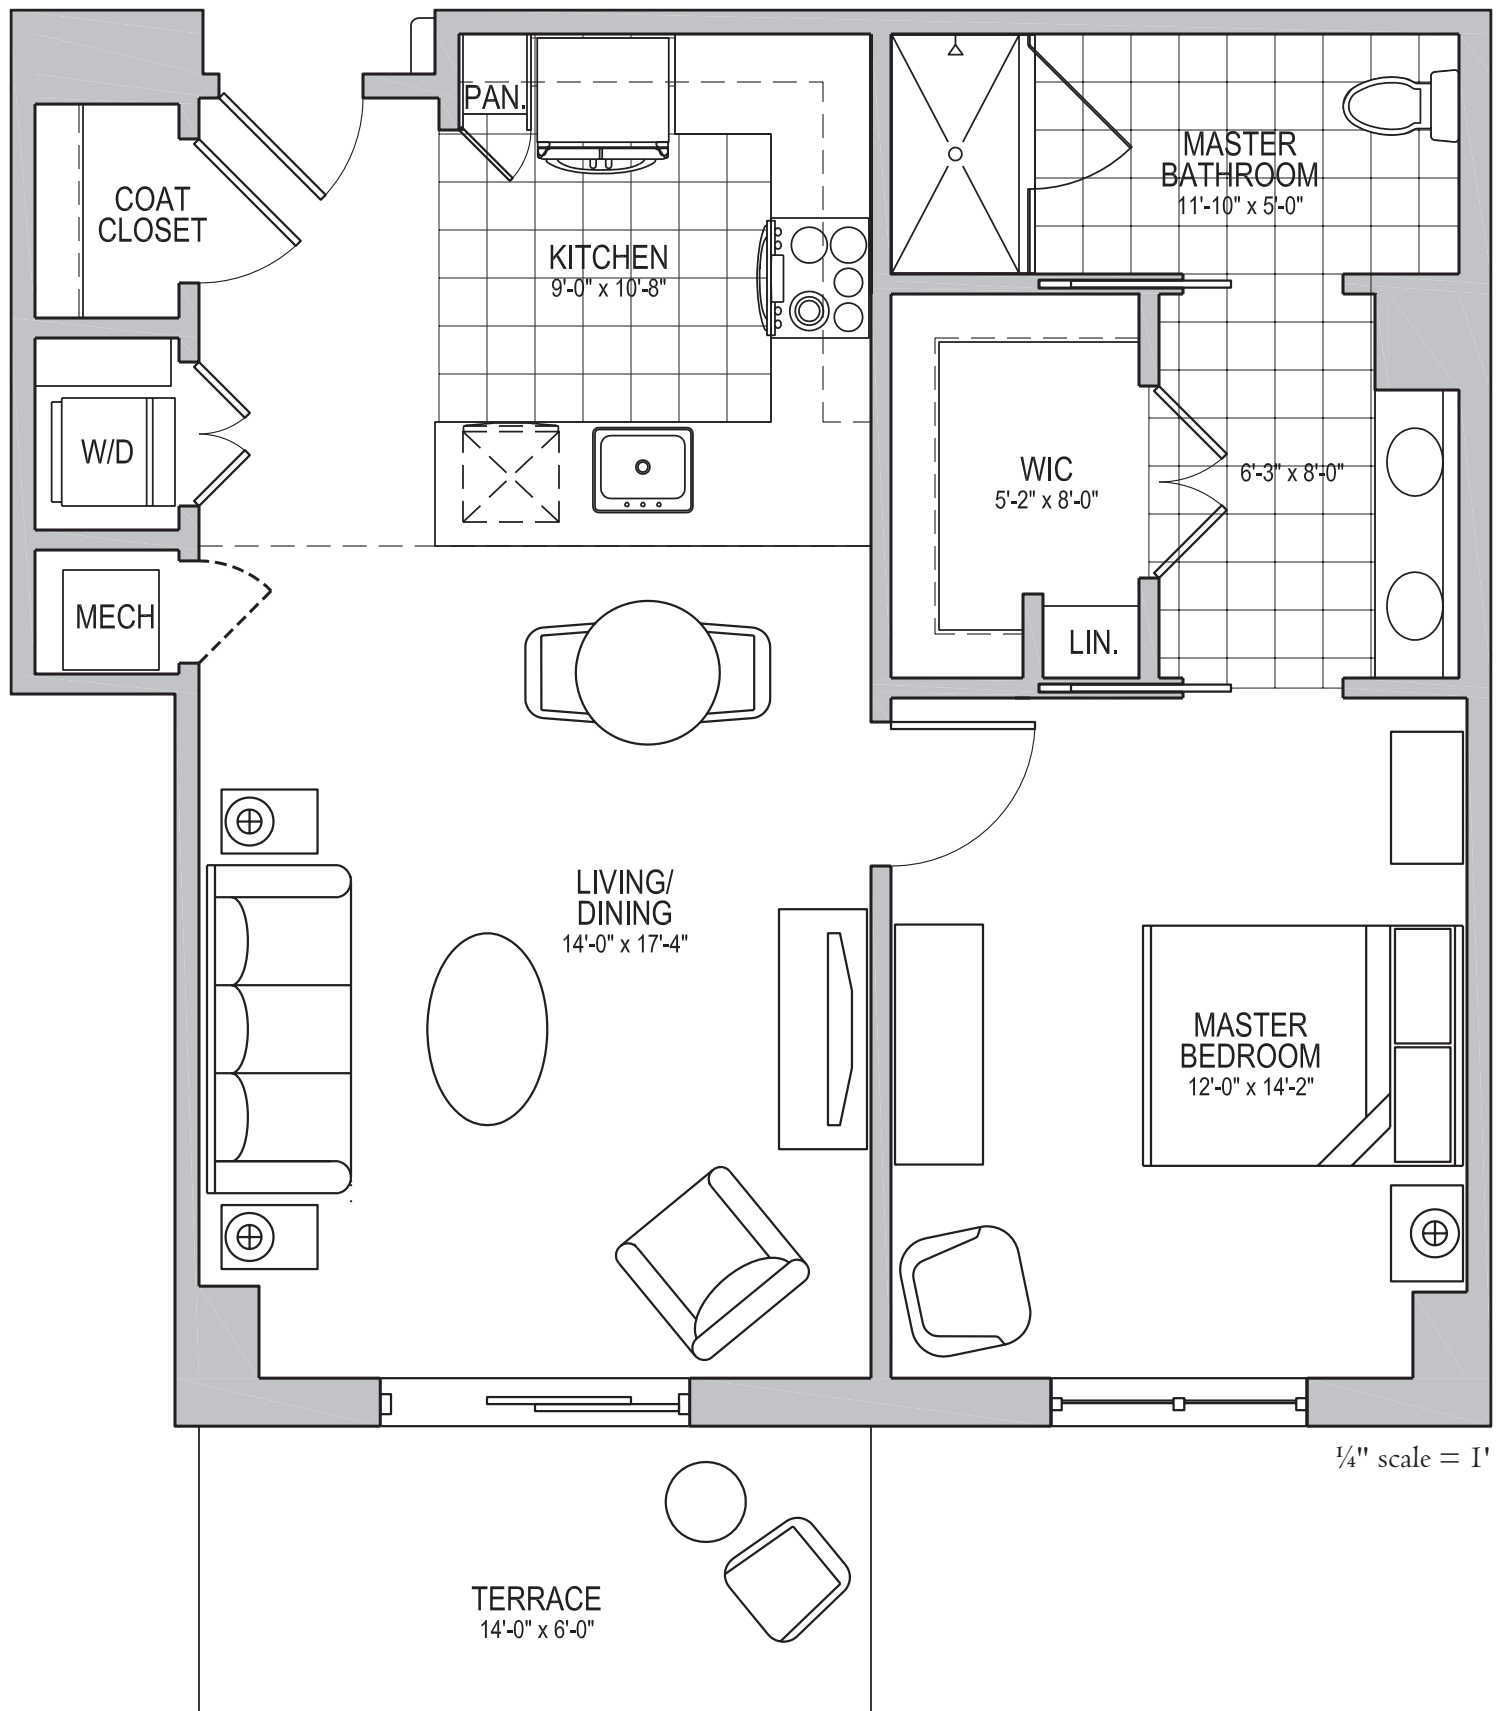

THE BELLUCIA

1 bedroom, 1 bath w/terrace

21036 95TH AVENUE SOUTH • BOCA RATON, FL 33428
TEL: (561) 338-9595 • WWW.SINAIRESIDENCES.COM

Managed by Life Care Services®

A Jewish Federation of South Palm Beach County Affiliated Community Service Company.

Dimensions and specifications may vary based upon location.