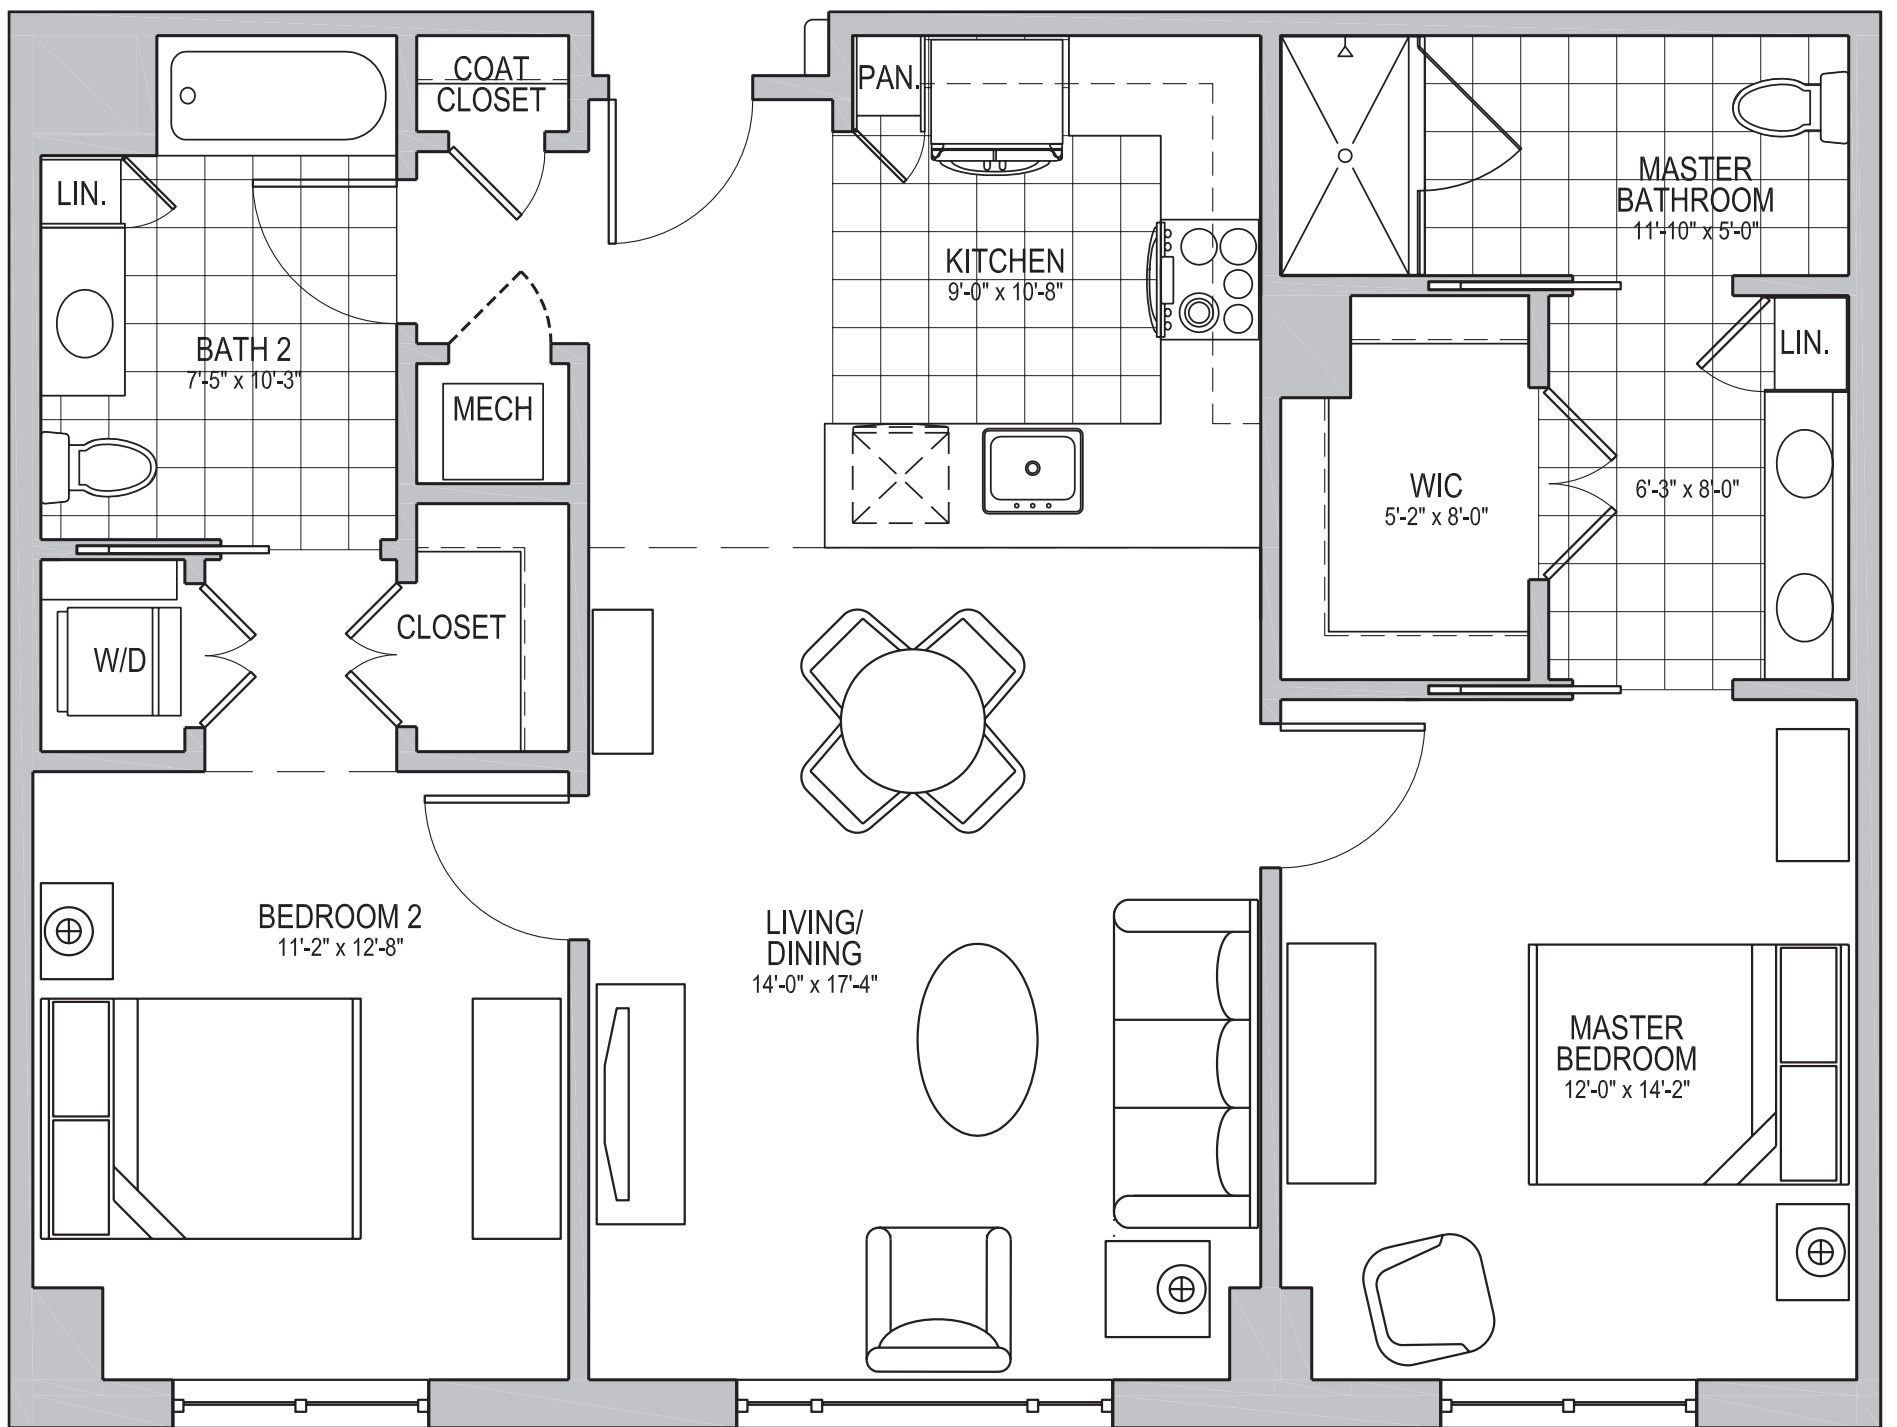

# THE FLORESTA

1/4" scale = 1'

2 bedroom, 2 bath (balcony or terrace available in some locations)

21036 95TH AVENUE SOUTH • BOCA RATON, FL 33428  
 TEL: (561) 338-9595 • WWW.SINAIRESIDENCES.COM

Managed by Life Care Services®