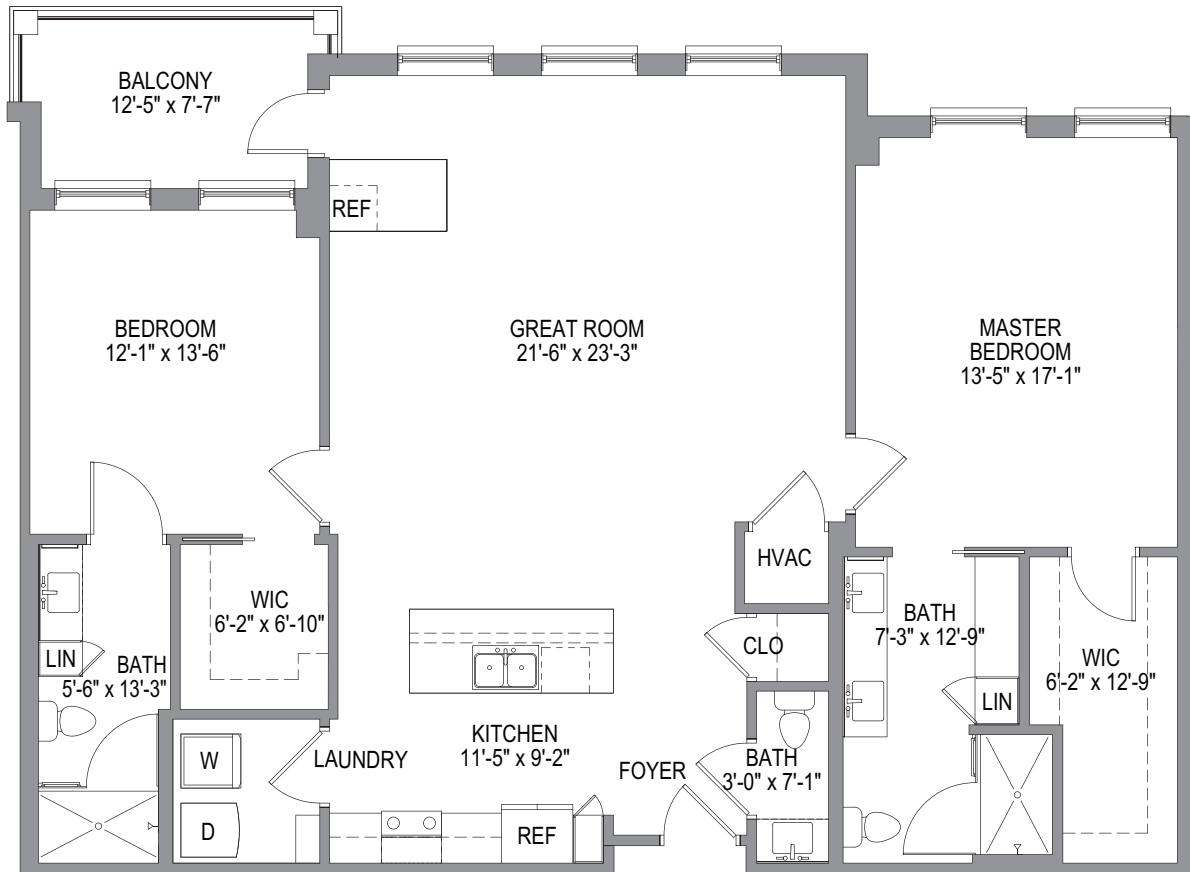

TOBY & LEON COOPERMAN  
**SINAI RESIDENCES**  
BOCA RATON

**LISBON**

1/8" scale

1,500 Sq. Ft.

2 Bedroom, 2 1/2 Bath, Balcony

21036 95th Avenue South, Boca Raton, FL 33428 | 561.338.9595 | SinaiResidences.com