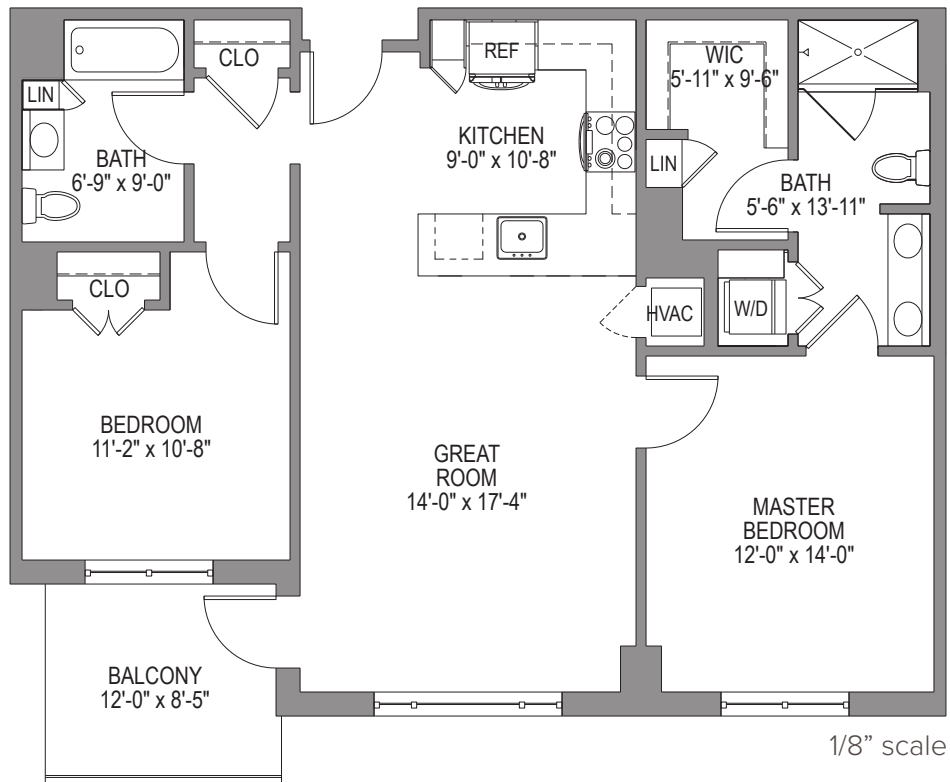

TOBY & LEON COOPERMAN
SINAI RESIDENCES
BOCA RATON

EL CAMINO

1,070 Sq. Ft.

2 Bedroom, 2 Bath, Balcony or Terrace

21036 95th Avenue South, Boca Raton, FL 33428 | 561.338.9595 | SinaiResidences.com

Managed by Life Care Services®

EL CAMINO 2

1,118 Sq. Ft.

2 Bedroom, 2 Bath, Balcony or Terrace

21036 95th Avenue South, Boca Raton, FL 33428 | 561.338.9595 | SinaiResidences.com

Managed by Life Care Services®

Dimensions and specifications may vary based upon location.