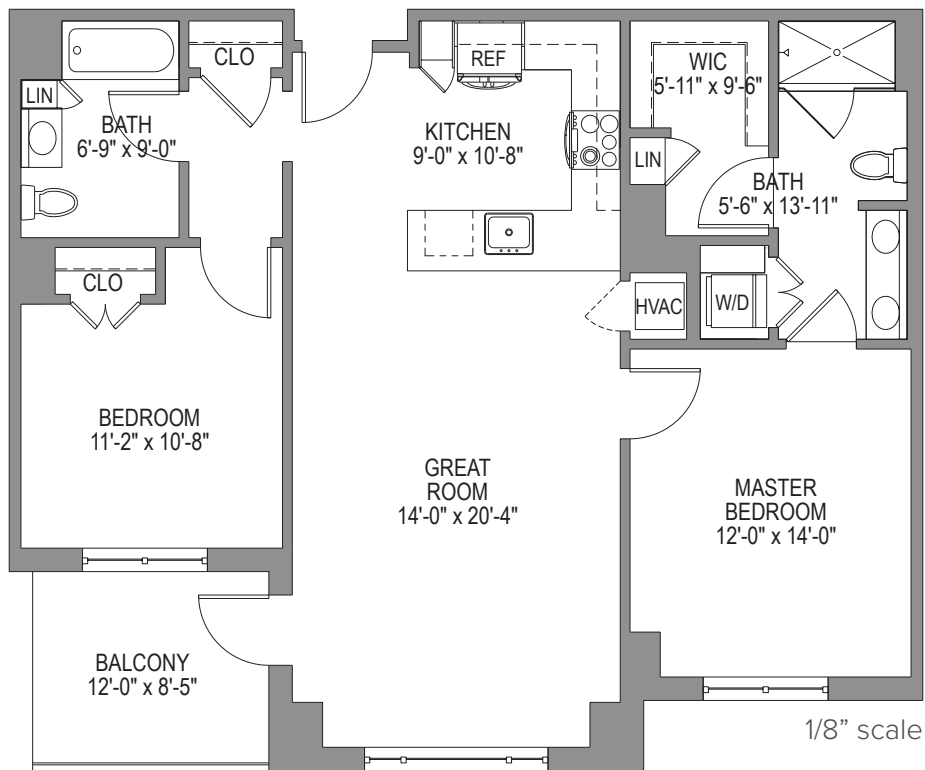

TOBY & LEON COOPERMAN
SINAI RESIDENCES
BOCA RATON

EL CAMINO

1,070 Sq. Ft.

2 Bedroom, 2 Bath, Balcony or Terrace

21036 95th Avenue South, Boca Raton, FL 33428 | 561.338.9595 | SinaiResidences.com

Managed by Life Care Services®

EL CAMINO 2

1,118 Sq. Ft.

2 Bedroom, 2 Bath, Balcony or Terrace

21036 95th Avenue South, Boca Raton, FL 33428 | 561.338.9595 | SinaiResidences.com

Managed by Life Care Services®

Dimensions and specifications may vary based upon location.