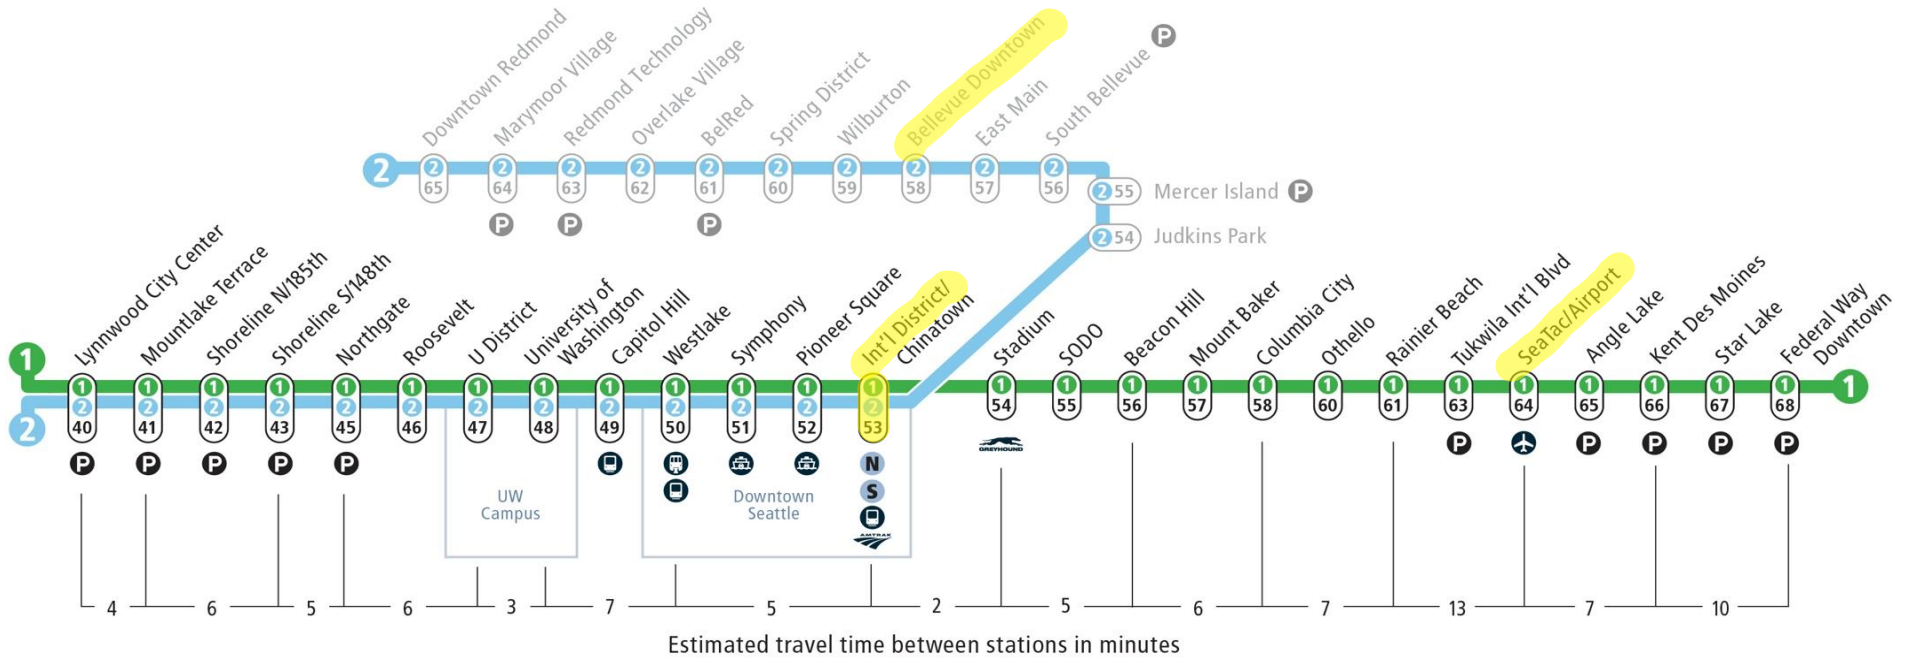

# 1 Line Lynnwood City Center – Federal Way Downtown

**Adult fare (ages 19–64): \$3**  
March 28 – Aug. 30, 2026

<b>Link light rail</b> <b>1 Line</b> Lynnwood – Federal Way <b>2 Line</b> Lynnwood – Redmond	<b>Station</b> Line(s) Line(s) Stop	Station w/ parking Sounder N Line Sounder S Line	Streetcar Monorail Ferry	Airport Amtrak Greyhound
--	--	--	--------------------------------	--------------------------------

Map not to scale

Adult fare (ages 19-64): \$3

Youth fare (18 and under): Free

Senior (65+) / Disabled fare: \$1 (requires a Regional Reduced Fare Permit card)

ORCA LIFT Low-income adult fare: \$1 (requires an ORCA LIFT card)