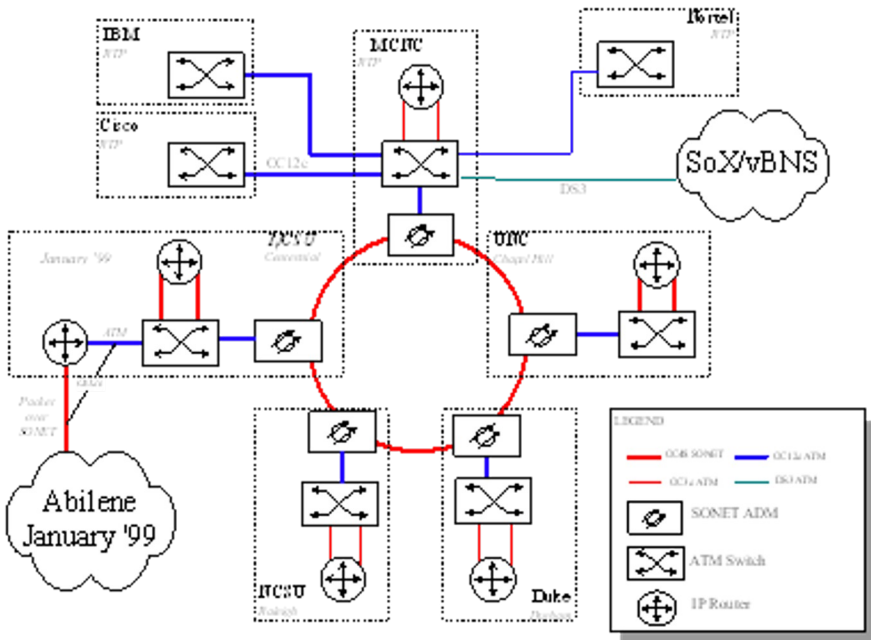

# Interpath

Capitol Broadcasting  
Progress Energy  
Baine Capital

1974      1984      1994      2004      2014      2024

1998-2003

# NCNI

North Carolina Networking Initiative

- Research, application development and infrastructure of the next-generation technologies.
- Early deployment of these technologies and capabilities to serve the production needs of education, business and government.
- Dark fiber (3 pair) IRU from Interpath
- DWDM systems - Cisco, Lucent, Nortel