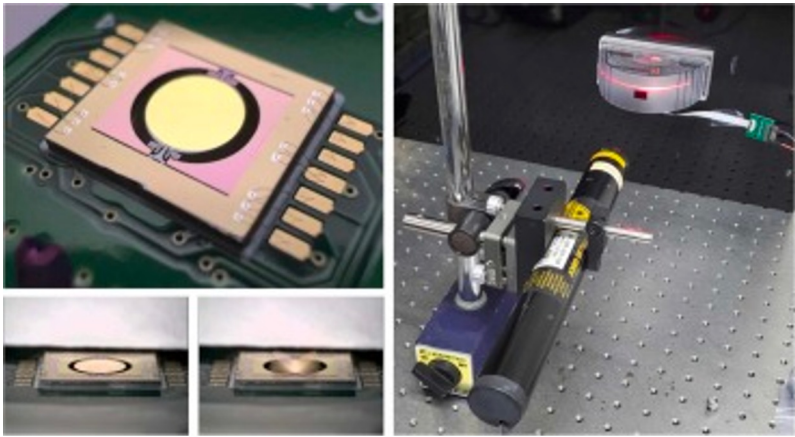

MCNC breakup

MCNC®

NCIDEA™