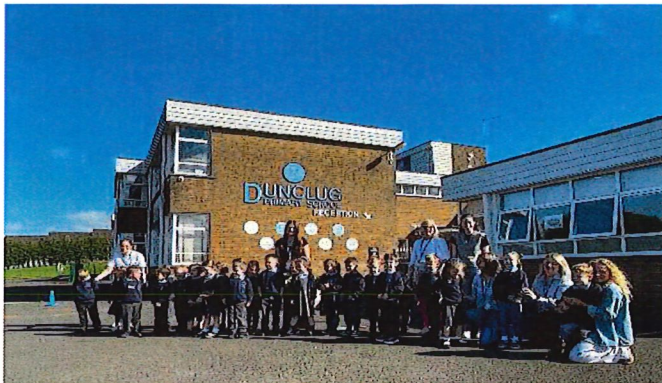

Primary 1 have settled into school incredibly well! They've quickly adapted to the routines, made new friends and are showing enthusiasm for learning. It's great to see their confidence growing each day.