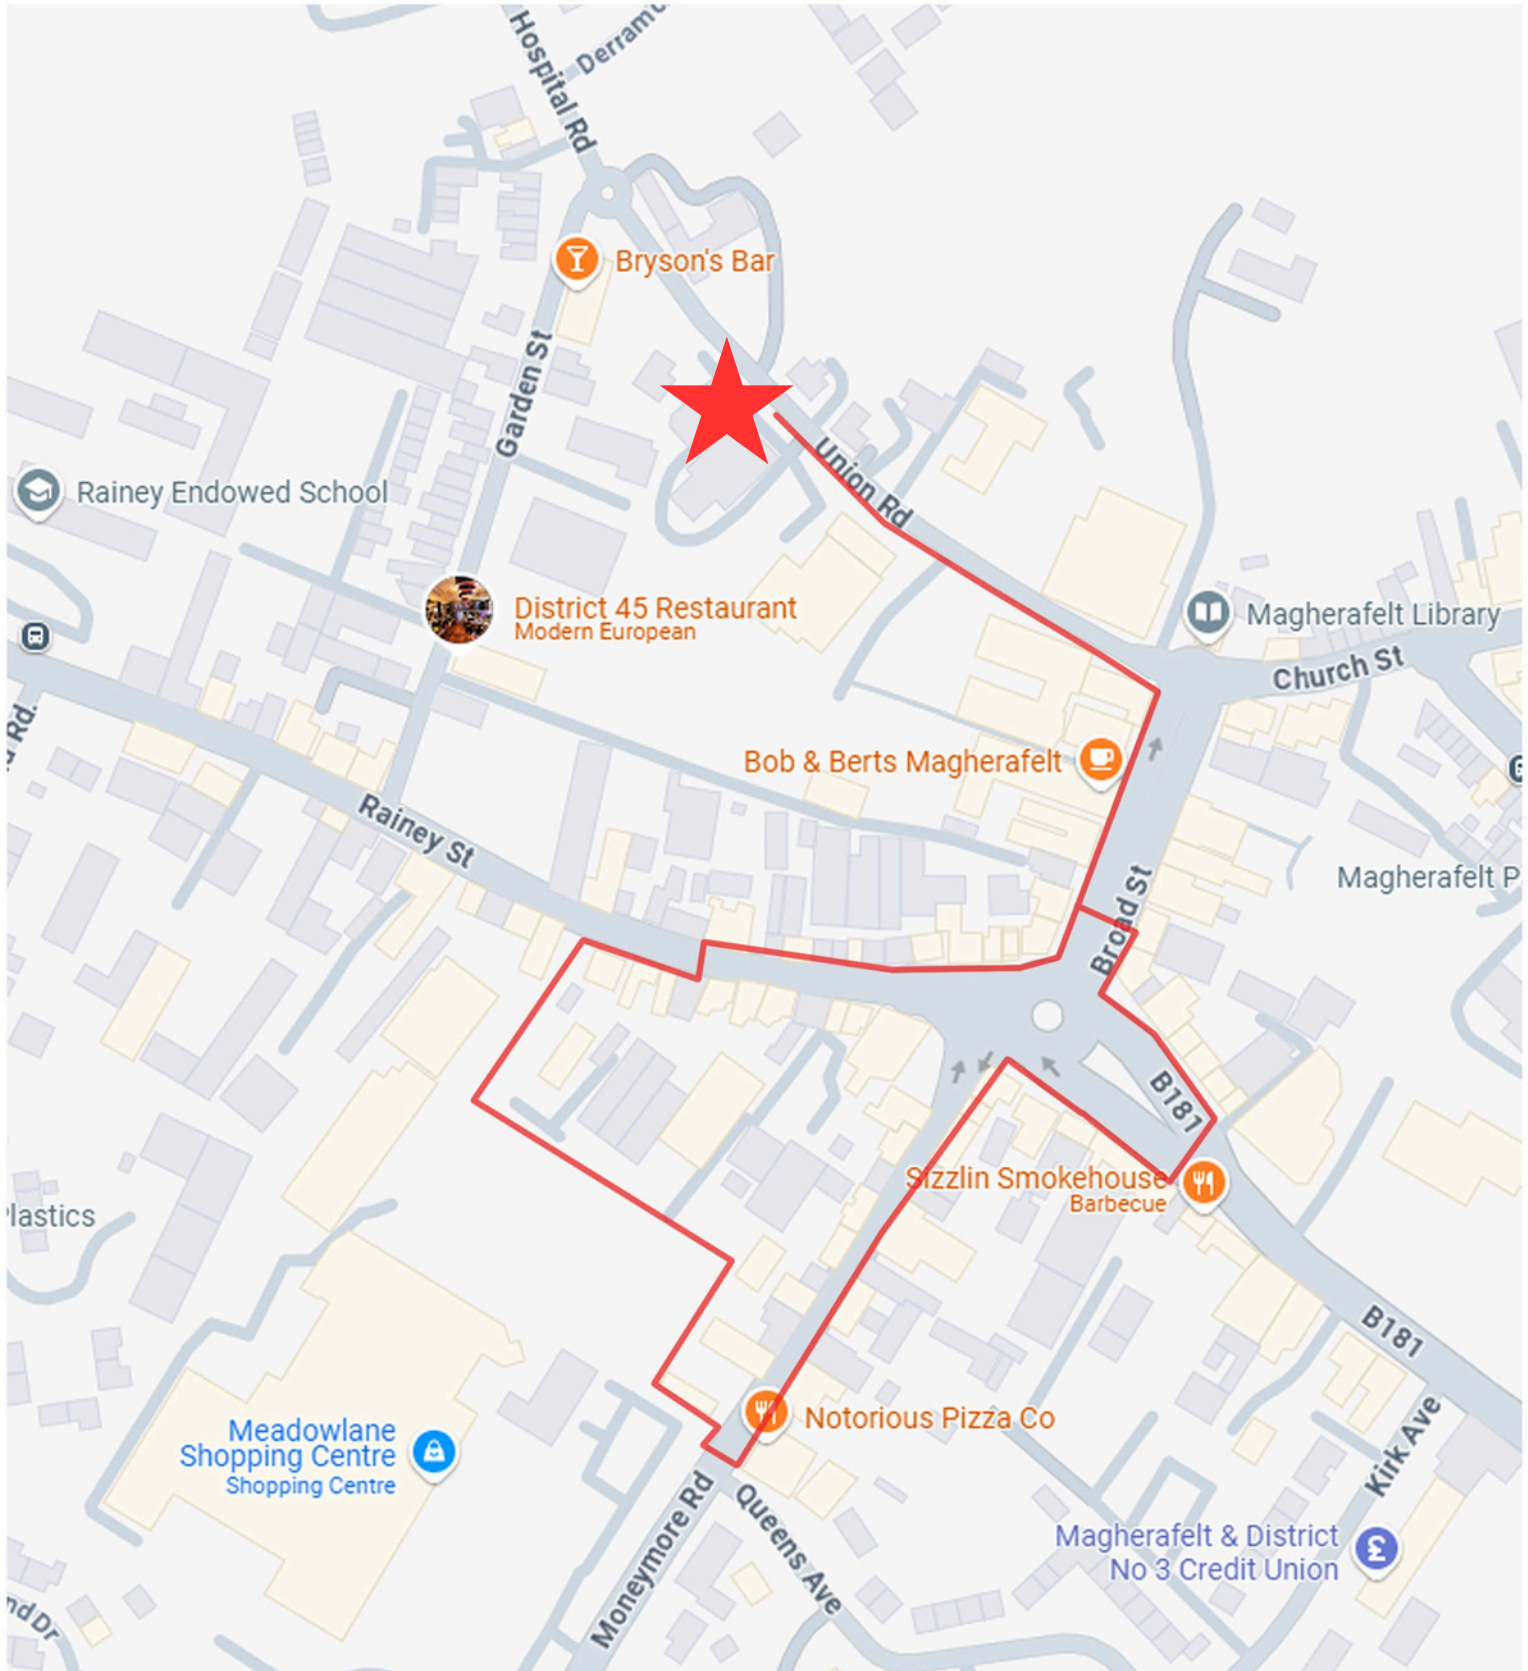

The Bethlehem Star walk: A Journey Through Magherafelt

 START & FINISH AT UNION ROAD PRESBYTERIAN CHURCH