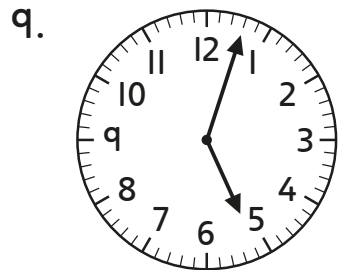

24 hour clock

Write these afternoon and evening times as 24 hour times.

20:24

I can write am and pm times as 24 hour times