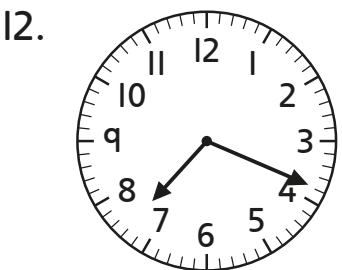

I can write am and pm times as 24 hour times