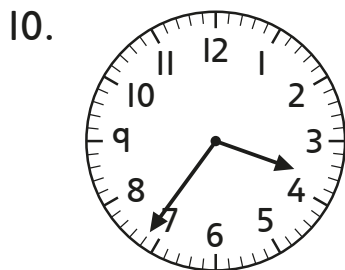

24 hour clock

Write these afternoon and evening times as 24 hour times.

20:24

I can write am and pm times as 24 hour times