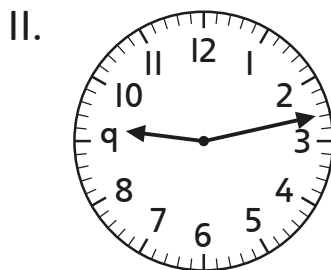

24 hour clock

Write these afternoon and evening times as 24 hour times.

20:24

I can write am and pm times as 24 hour times