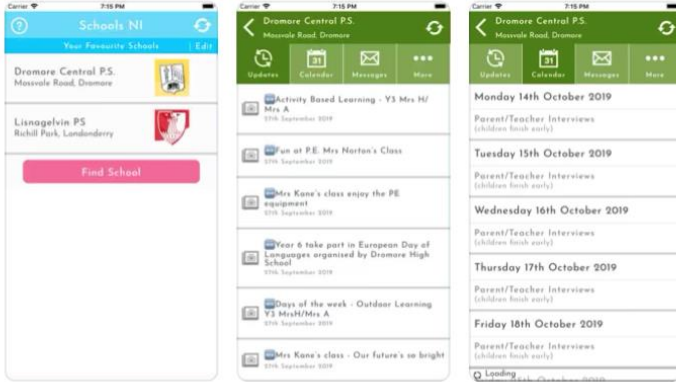

Step by step guide to school website

Schools NI

Education

★★★★☆ 13

GET

Download Schools NI
App

Click 'Yes' to receive notifications from the school.

- < All Areas
- Antrim
 - Armagh
 - Derry/Londonderry
 - Down
 - Fermanagh
 - Tyrone

Click on Bush PS & Nursery Unit.

Bush PS & Nursery Unit page will appear and then click on more and then click open Website.