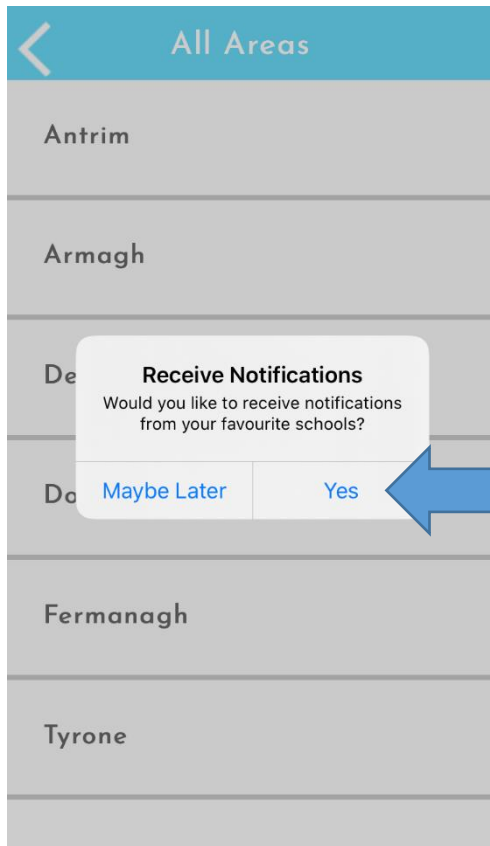

Step by step guide to school website

Schools NI

Education

★★★★☆ 13

GET

Download Schools NI
App

Click 'Yes' to receive notifications from the school.

- < All Areas
- Antrim
 - Armagh
 - Derry/Londonderry
 - Down
 - Fermanagh
 - Tyrone