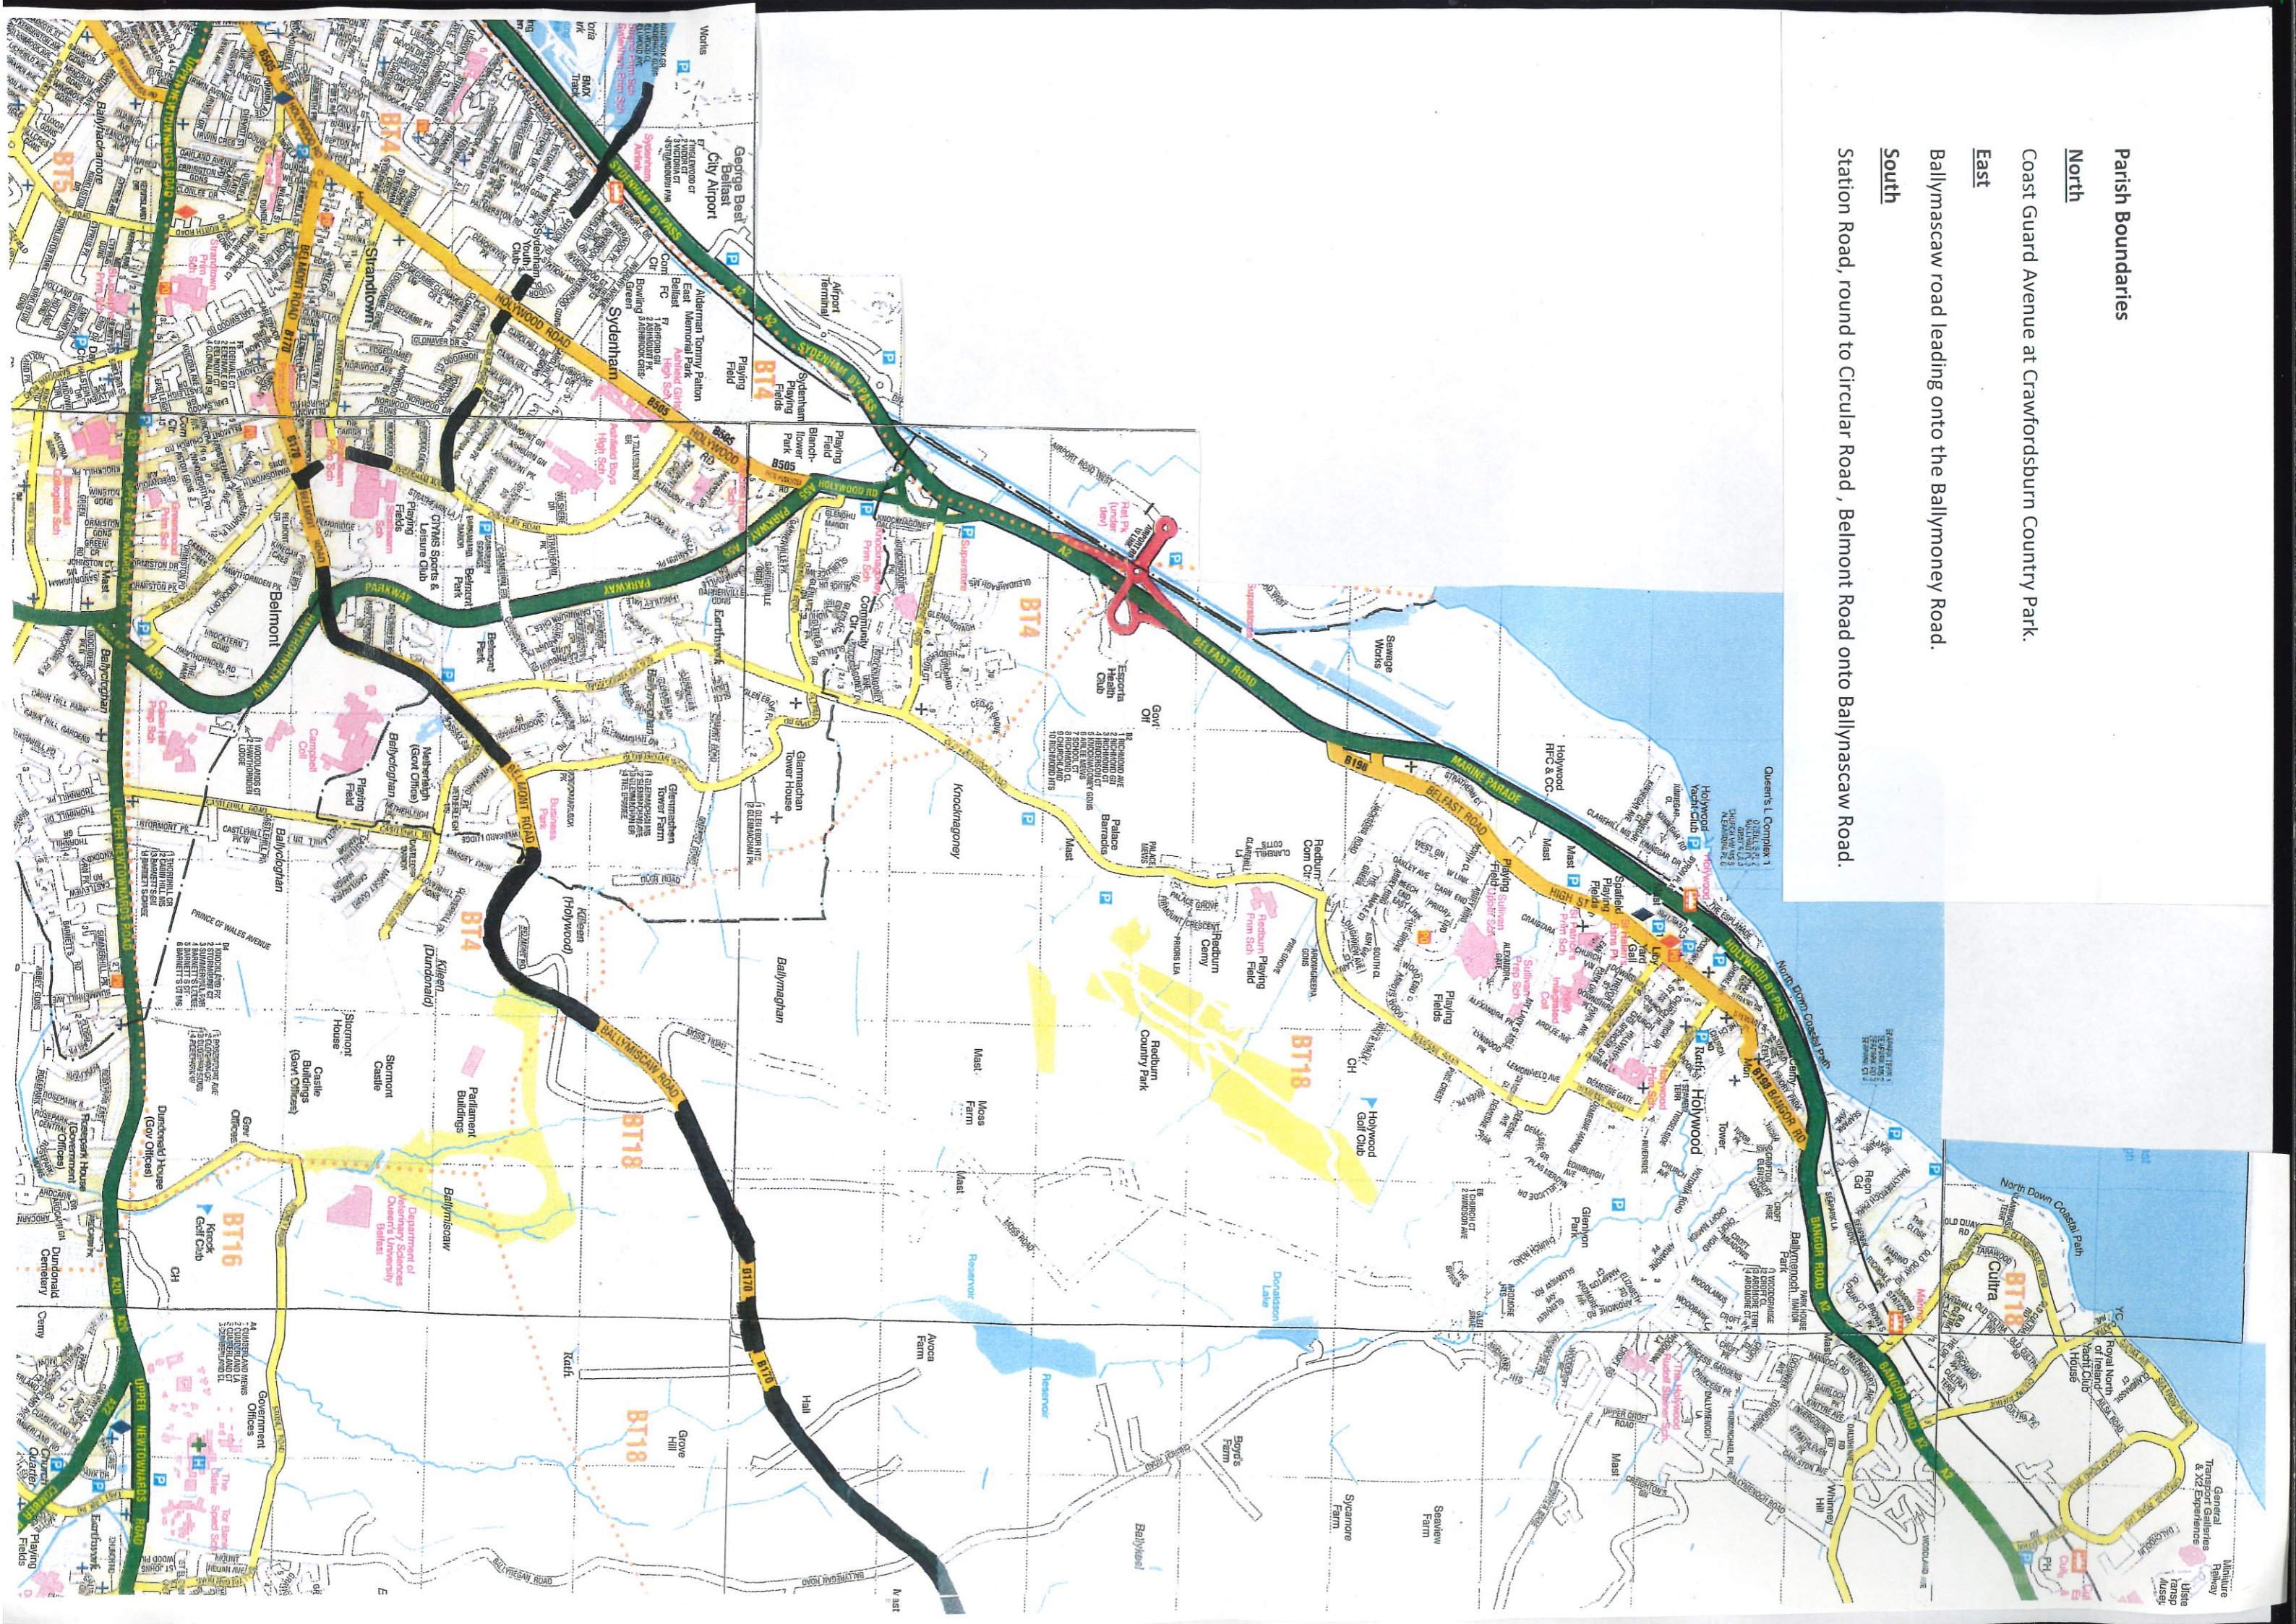

Parish Boundaries

North

Coast Guard Avenue at Crawfordsburn Country Park.

East

Ballymascaw road leading onto the Ballymoney Road.

South

Station Road, round to Circular Road, Belmont Road onto Ballymascaw Road.

Parish Boundaries

North

Coast Guard Avenue at Crawfordsburn Country Park.

East

Ballymascaw road leading onto the Ballymoney Road.

South

Station Road, round to Circular Road, Belmont Road onto Ballynascaw Road.