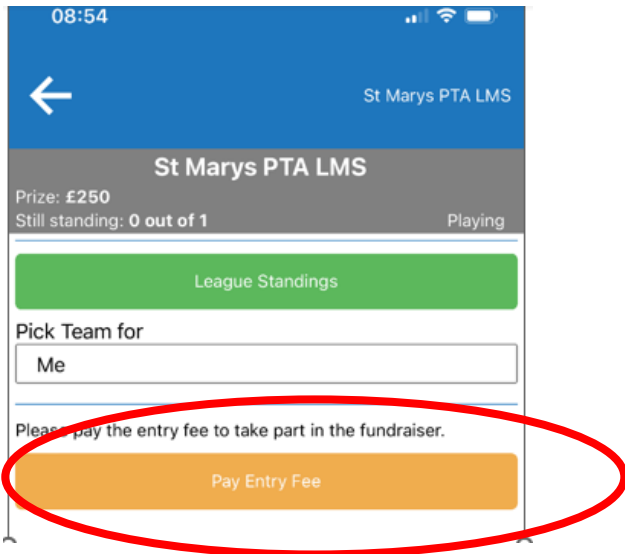

## New Users

Follow the link provided will bring you to the Klubfunder website for St Mary's PTA Last Man Standing League.

Select Join This League

If not already a member of Klubfunder you will have to register as a new user.

Once registered you will join the league and need to pay your entry fee. Payment can be made through paypal.

**Anyone with no access to a Paypal account can make payment directly to a member of the PTA if required.**

Once paid you are ready to pick for your first week.

For those with relatives wanting to play (or to boost your own chances) you can enter a further five players under your account.