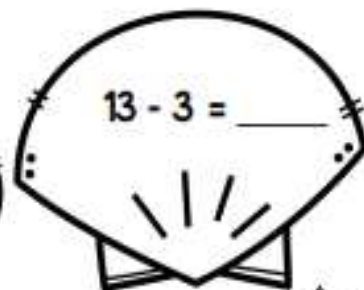

TAFF: Dealú le 20

Líon isteach an uimhir atá ar iarraidh. Má tá uimhir 9 ann nó níos mó ná 9 dathaigh isteach *corcra*. Má tá an uimhir níos lú na 9 dathaigh isteach *buí!*

Fill in the missing numbers. If the number is 9 or over colour shell in purple. If the number is less than 9 colour shell in yellow!