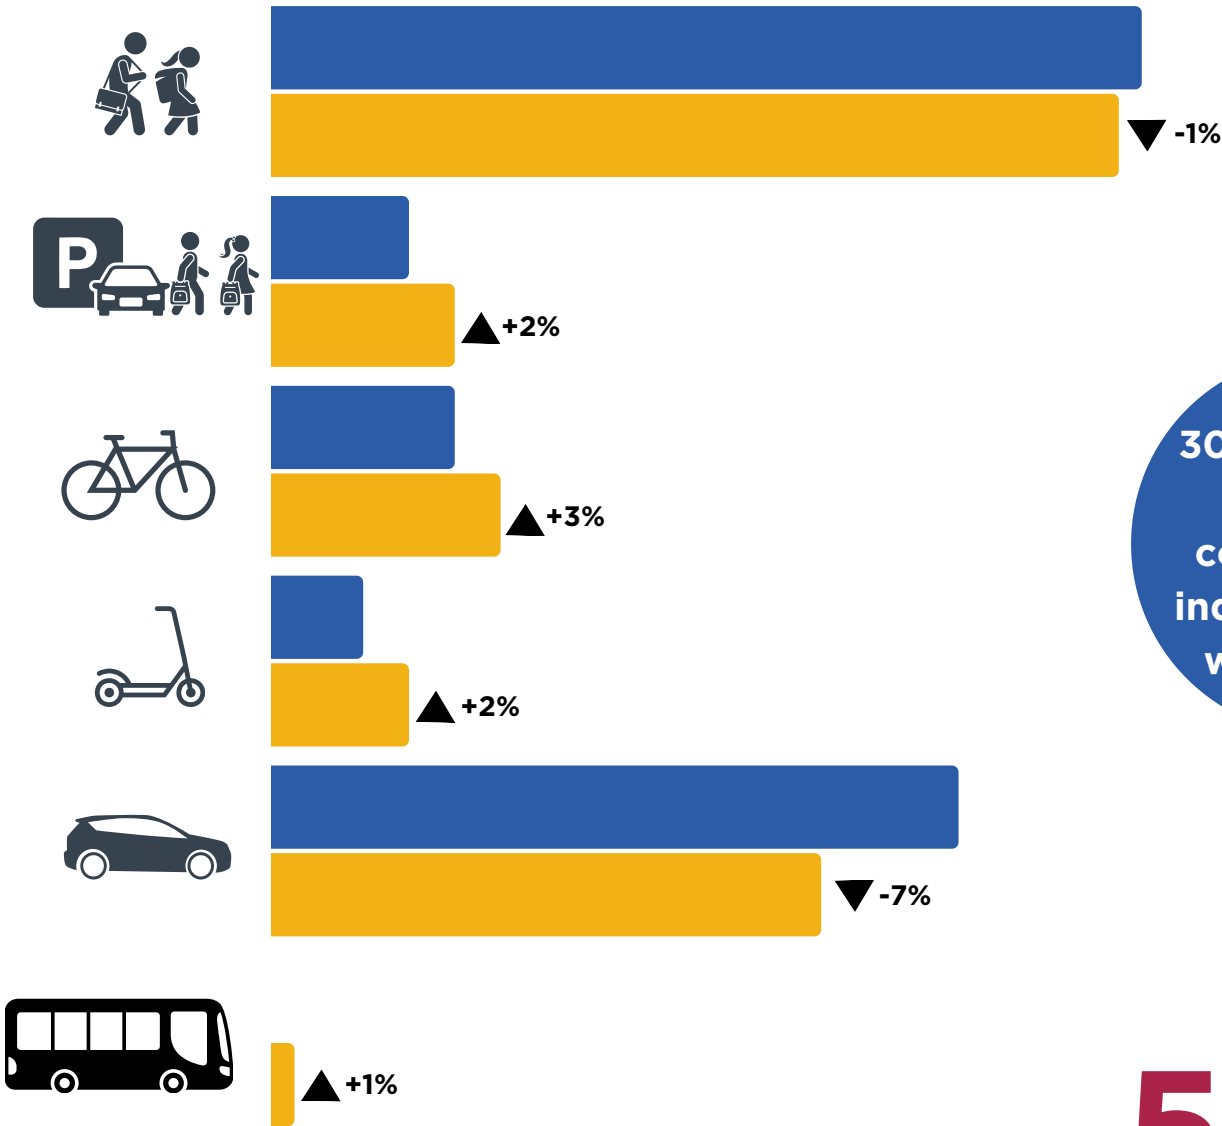

BAYSIDE SENIOR SCHOOL - Follow On Parent Survey Results

Before Enhancements After Enhancements

Mode of Transport used for School Journeys

60% of parents reported that safety at the front of school is better.

28% of parents reported their child's enjoyment of the journey was better.

30% reported child's confidence/independence was better.

32% reported children were more alert.

26% of parents reported that their own enjoyment of the journey was better.

23% of parents reported their child's health and fitness level was better.

36% reported that the ease of access to the school was better.

53

PARENTS

took part in the survey
84 students represented