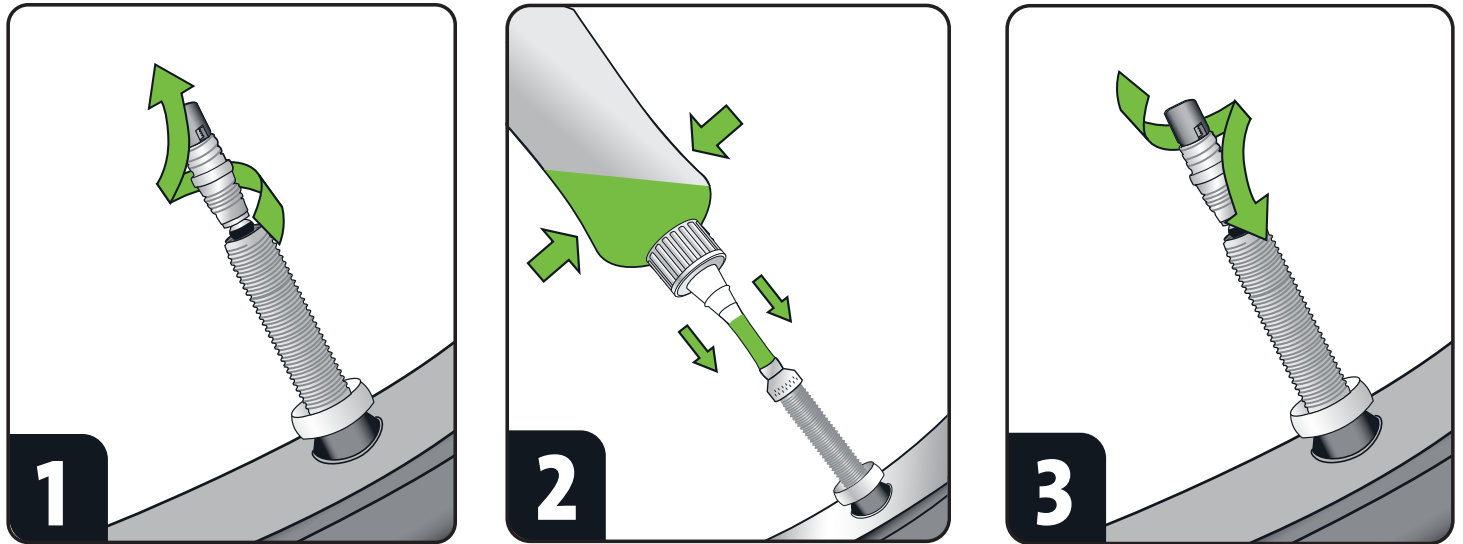

TUBELESS

PREMIUM SEALANT

ENDURO/DH	XC	ROAD/CX
60 - 120 mL / 2 - 4 oz.	60 mL / 2 oz.	45 mL / 1.5 oz.

Installation Instructions through the valve core.

Installation Instructions directly into the tire.