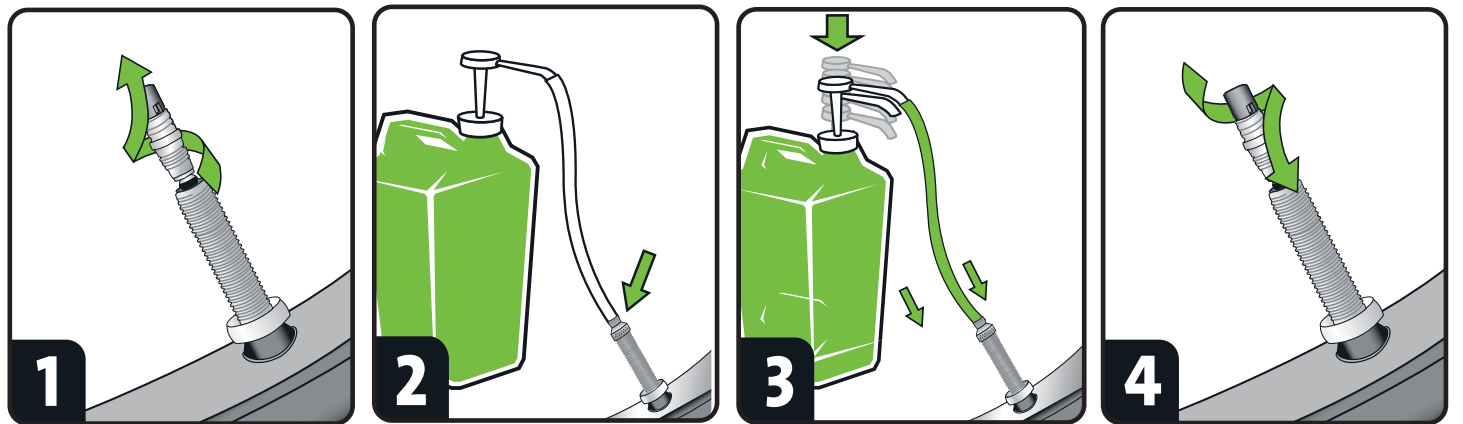

TUBELESS

PREMIUM SEALANT

ENDURO/DH	XC	ROAD/CX
60 - 120 mL / 2 - 4 oz.	60 mL / 2 oz.	45 mL / 1.5 oz.

Installation Instructions through the valve core.

Installation Instructions directly into the tire.