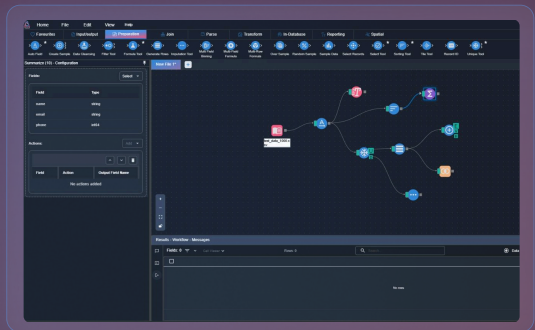

## Overview:

Prism BI is a business intelligence platform transforming raw data into real-time visual dashboards and decision-ready analytics.

## Key Features:

- Upload & visualize data
- Drag-and-drop chart builder
- KPI dashboard creation
- Multi-format export
- Real-time analytics
- Role-based access
- Ai Powered Insights
- Enterprise Security