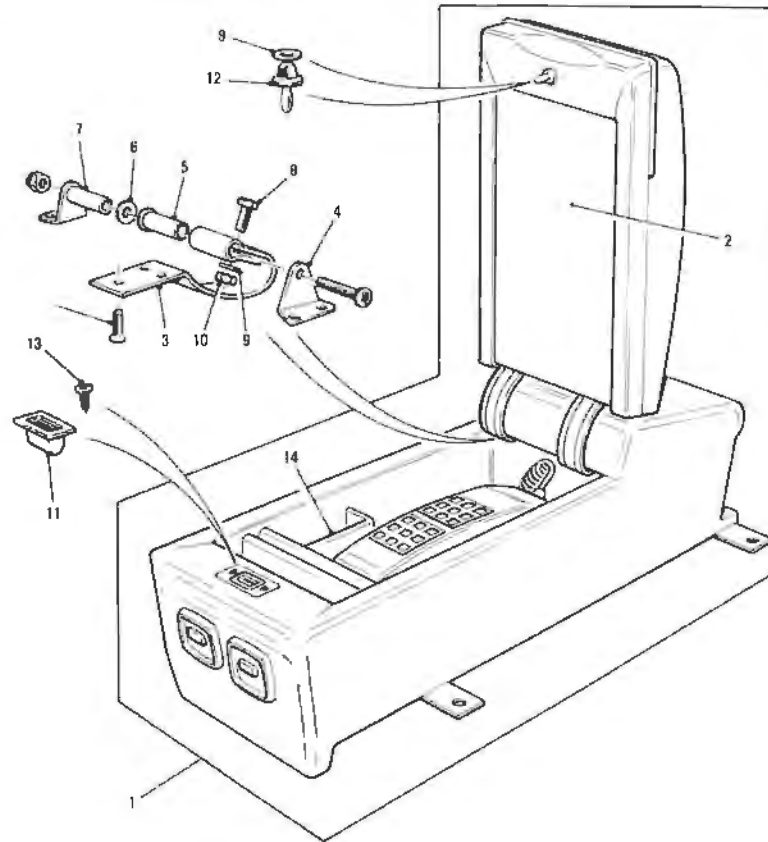

Item	Part No.	Description	Item	Part No.	Description
1	SPP 0208	Trimmed Telephone Box Rear Seat	Miscellaneous Items		
2	SPP 0227	Trim Panel Lid	SPP 0247		Mounting Plate Latch
3	UB 70100	Hinge (2)	UA 8004Z		Screw Mounting Plate Latch (2)
4	UB 70700	Mounting Bracket	SPP 0246		Mounting Plate Door Strike
5	UB 19099	Bush	UA 8004Z		Screw Mounting Plate Door Strike (2)
6	SPM 1678	Shim Washer	SPP 0214		Welded Assembly Hinge Mounting Bracket
7	UB 70067	Mounting Bracket & Pivot	CS 31366Z		Screw Hinge Mounting Bracket (6)
8	UM 20706Z	Screw	SPP 0220		Diaphragm Lock
9	UM 20204Z	Washer	CS 30078Z		Screw Diaphragm Lock
10	SPM 1769	Nut Self Locking	UM 2022Z		Washer Diaphragm Lock
11	SPC 3177	Fastex Door Latch	UM 20914Z		Screw Hinge to Arm Rest Lid (3)
12	SPC 3176	Fastex Door Strike	SPM 1397		Tee Nut Hinge to Arm Rest Lid (3)
13	UM 20523Z	Screw	SPM 1678		Shim Washer Hinge Mounting Bracket (8)
14	SPP 0244 CS 31382Z	Enclosure Remote Control Screw Enclosure Remote Control	UM 20703Z		Screw Hinge Mounting Bracket (8)
			UM 20204Z		Washer Hinge Mounting Bracket (8)
			UD 26439		Receiver Cup
			UM 20795Z		Screw Receiver Cup to Floor Panel (4)
			SPM 1397		Tee Nut Floor Panel to Receiver Cup (4)
			UW 13476		Velcro (As Required)
			UW 15706		Velcro Loops (As Required)
			SPP 0245		Fixing Plate Arm Rest to Seat Pan (4)
			CS 31366Z		Screw Fixing Plate (8)
			UM 20915Z		Screw Fixing Plate (2)
			UM 20975Z		Nut Fixing Plate (2)
			SPP 0243		Pen Holder Block
			SPP 0242		Pen Holder Bracket
			CS 31366Z		Screw Pen Holder (3)