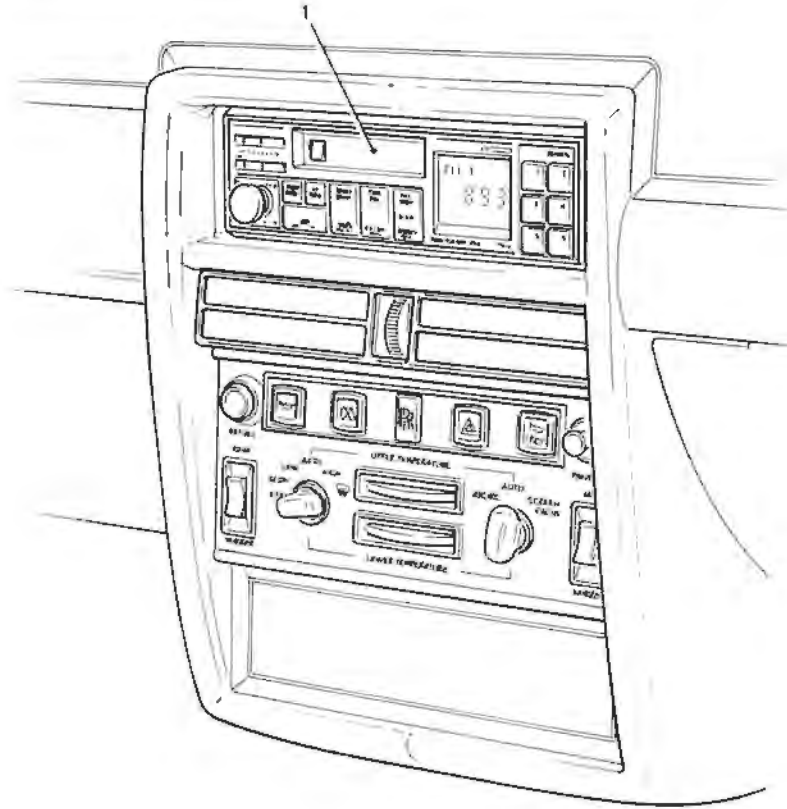

Item	Part No.	Description	Item	Part No.	Description
1	SPP 0043	Alpine 7390/A Radio Cassette - N America only			
	SPP 0188	Alpine 7390/E Radio Cassette - Australia only			
	SPP 0189	Alpine 7390/JS Radio Cassette - Japan only			
	SPP 0190	Alpine 7390/M Radio Cassette - Middle East, Hong Kong, UK & Europe			
	SPP 0044	Alpine 5952 CD Remote Changer			
	SPP 0045	Alpine 3540 Power Amplifier			
	SPP 0046	Alpine 4390 Remote Control			
	SPP 0059	Trimmed Bootside Panel RH Side			
	SPP 0060	Trimmed Boot Bulkhead Panel			
	SPP 0152	Trimmed Flap CD Changer Mounting			
	SPP 0156	Retaining Tongue Catch Flap			
	SPP 0157	Striker Plate Catch Flap			
	SPP 0167	Stud Catch Flap CD Changer			
	SPP 0158	Trimmed Support Bulkhead Panel RH			
	SPP 0159	Trimmed Support Bulkhead Panel LH