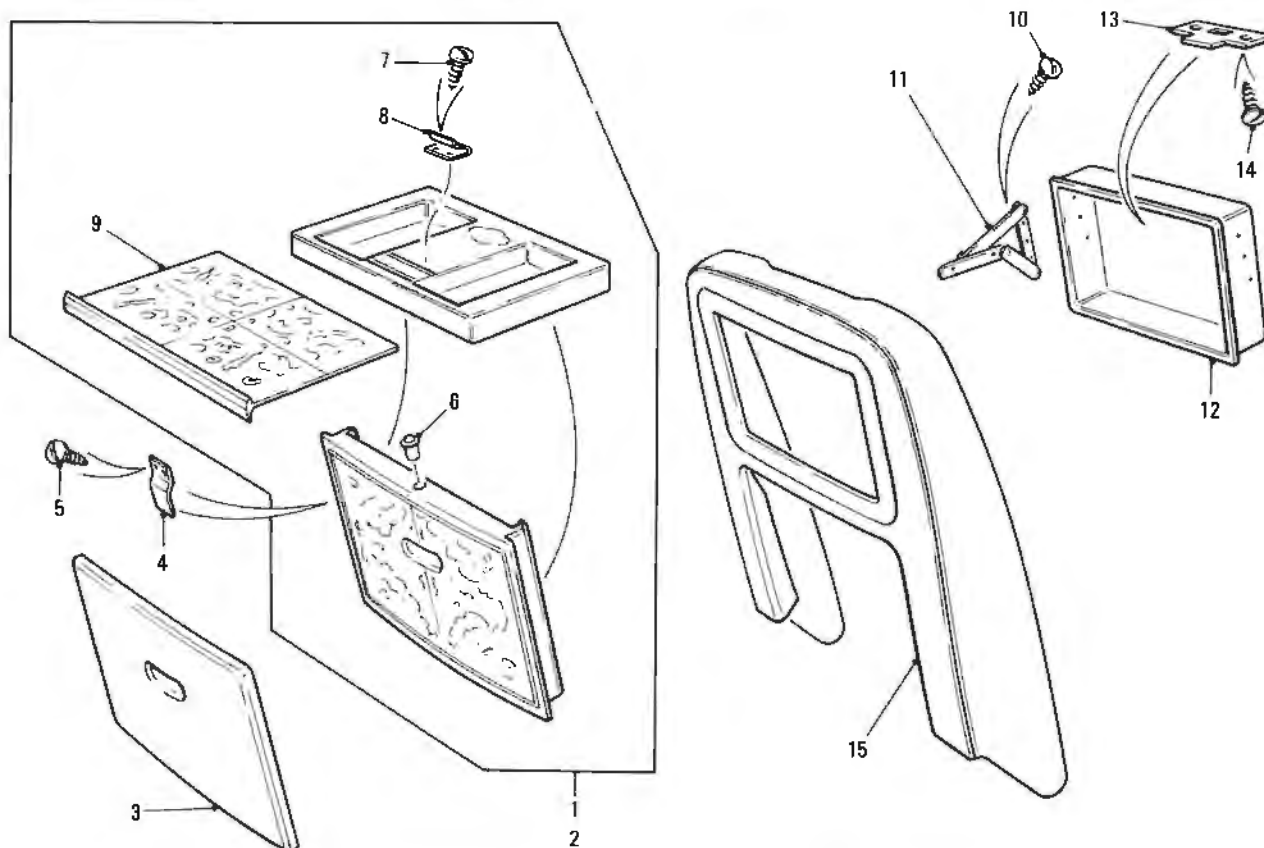

**PARTS LIST
Supplement**

Silver Spur II Mulliner Park Ward
Trim Exterior - Stainless Steel

Item	Part No.	Description	Item	Part No.	Description
1	SPP 0002 SPP 0003	Sill RH - Stainless Steel Sill LH - Stainless Steel			
2	SPP 0034 SPP 0035	Embellisher RH Rear Quarter - Stainless Steel Embellisher LH Rear Quarter - Stainless Steel			
3	SPP 0195 SPP 0196	Trim Finishers RH - Stainless Steel Trim Finishers LH - Stainless Steel			
4/5	SPP 0004 SPP 0005	Mouldings, Wheelarch RH - Stainless Steel Mouldings, Wheelarch LH - Stainless Steel			
6	SPP 0008 SPP 0009	Treadplate Front RH - Stainless Steel Treadplate Front LH - Stainless Steel			
7	SPP 0006 SPP 0007 CS 31181E CS 31144E CS 31202E PW 81708 R380 SPP 0032 SPP 0194 SPP 0033 UB 78282 UB 12392 UB 12391 UA 11405Z	Treadplate Rear RH - Stainless Steel Treadplate Rear LH - Stainless Steel Screw Raised Head $\frac{3}{8}$ " (16) Screw Countersunk Head 1" (10) Screw Raised Head $\frac{5}{8}$ " (2) Pop Rivet - Stainless Steel (72) Rubber, Treadplate Badge, Treadplate (4) Plate attachment sill moulding (30) Badge Boot Shouldered Washer (2) Sealing Washer (2) Washer (2) Nut 2BA (2)			

**PARTS LIST
Supplement**

**Silver Spur II Mulliner Park Ward
Trim Interior - Picnic Tables**

Item	Part No.	Description	Item	Part No.	Description
1	SPP 0041	Picnic Table incorporating Cigar Box			
2	SPP 0092	Picnic Table incorporating Oddment Tray			
3	SPP 0352	Cover Picnic Table (Padded Picnic Table)			
4	UB 42180	Clip Fall Table (4) (Padded Picnic Table)			
5	UA 7102Z	Screw -112 Dia x 375 (8) (Padded Picnic Table)			
6	RB 2955	Ball Catch (2)			
7	CS 31021SS	Screw No.4 (4)			
8	SPP 0173	Clip Lockout (2)			
9	SPP 0201	Lid Picnic Table (2)			
10	UA 8023SS	Screw - 136 Dia x 625 (12)			
11	PW 84516 PW 84517	Links RH Picnic Table Links LH Picnic Table			
12	SPP 0105	Frame Picnic Table (2)			
13	UB 71635	Striker Plate (2)			
14	CS 31342Z	Woodscrew No. 4 (4)			
15	UB 80880 UB 80881 SPP 0200	Squab Back RH Squab Back LH Trimmed Liner Oddment Tray			