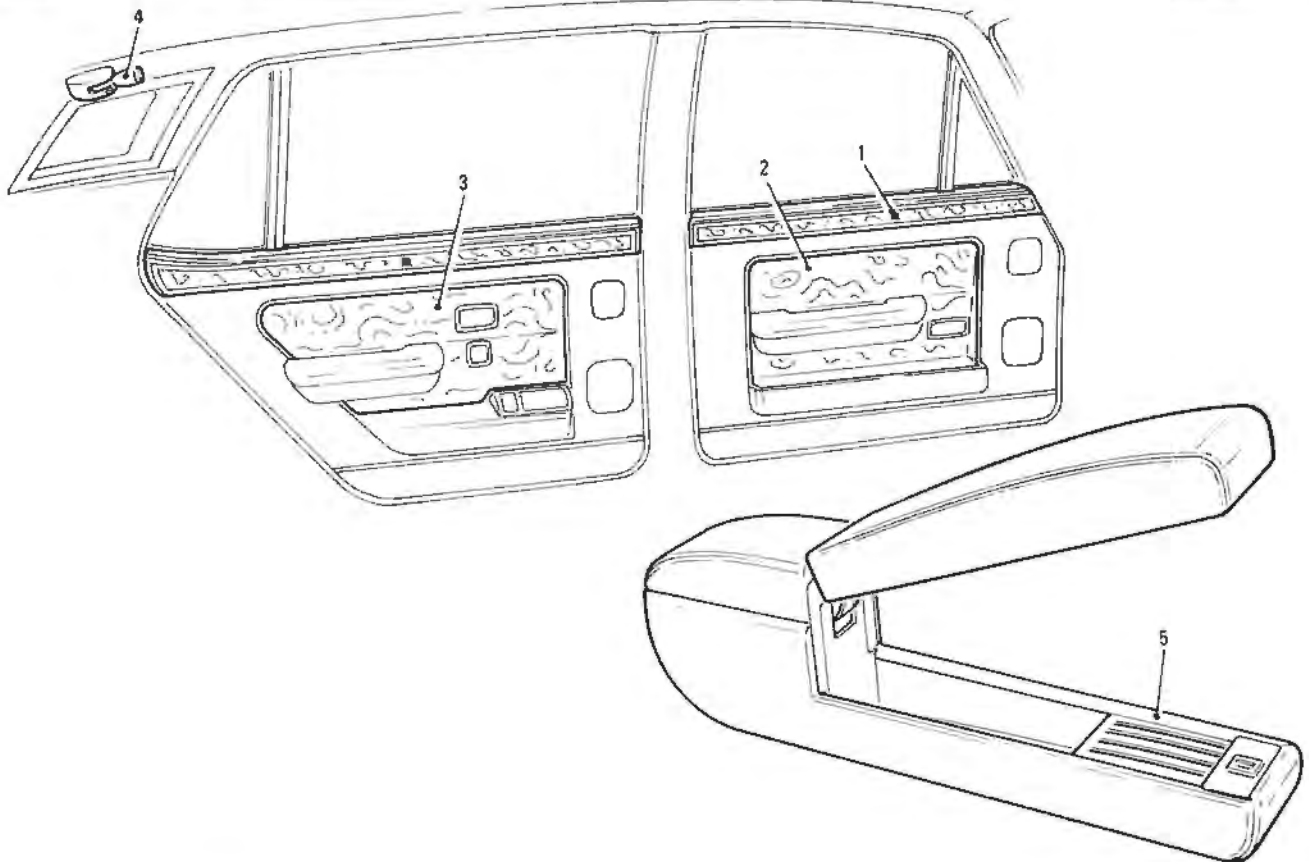

**PARTS LIST
Supplement**

**Silver Spur II Mulliner Park Ward
Trim Interior - Woodwork, Reading Lamps & Arm Rest**

Item	Part No.	Description	Item	Part No.	Description
1	SPP 0062	Woodset Silver Inlay			
2	SPP 0055	Veneered Front Door Panel - Passenger Side LHD			
	SPP 0056	Veneered Front Door Panel - Drivers Side LHD			
3	SPP 0057	Veneered Rear Door Panel RH			
	SPP 0058	Veneered Rear Door Panel LH			
4	SPP 0048	Reading Lamp Rear (2) - N America (1) Other than N America			
	SPP 0313	Reading Lamp Rear (1) Other than N America			
	PW 30839	Roll Pin (Used only with modified Reading Lamp SPP 0313)			
	SPP 0267	Base Reading Lamp (2)			
	SPP 0268	Cover Reading Lamp (2)			
5	SPP 0192	Assembly Coinbox Holder & Finisher			
	CS 31042Z	Screw Binding Head 1/2"			
	SPP 0111	Finisher Coin Holder			
	SPP 0109	Trimmed Coin Holder