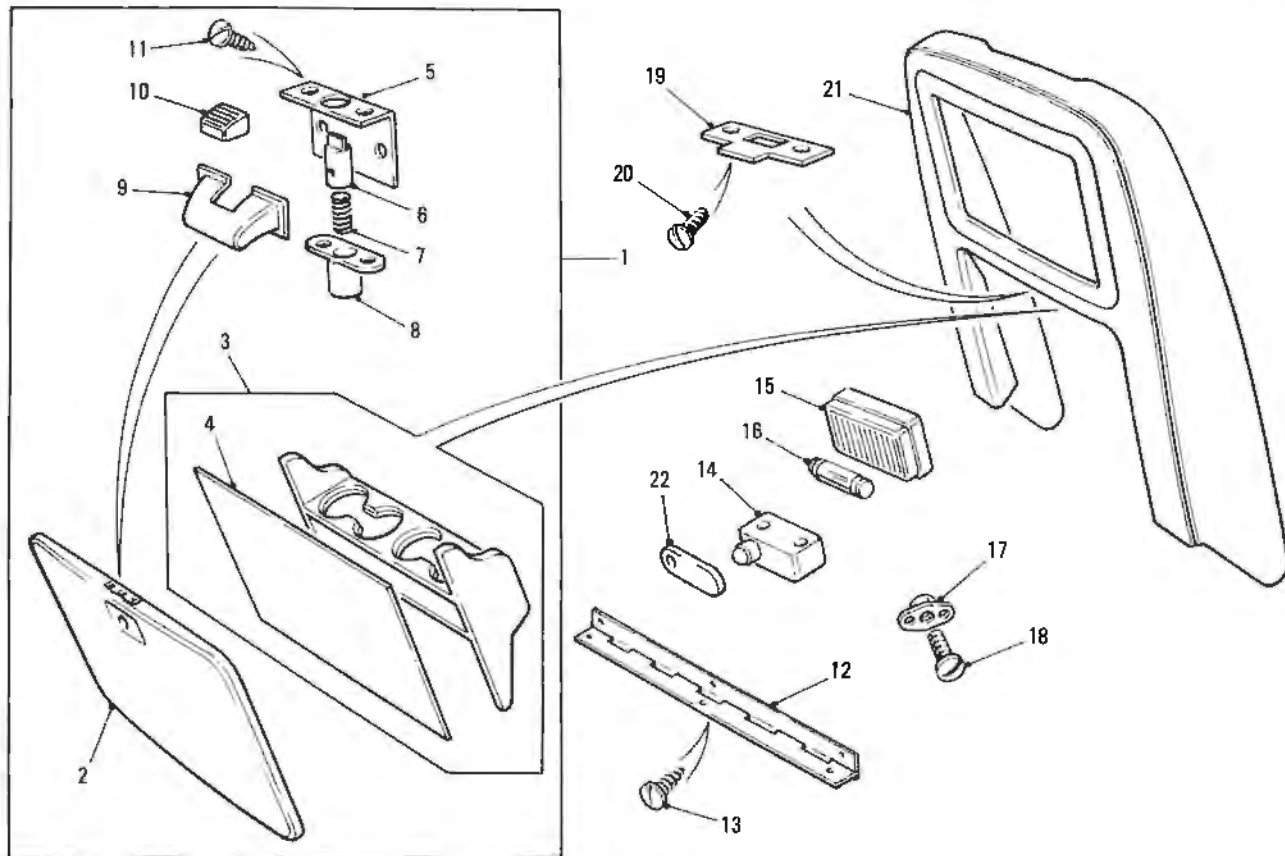

PARTS LIST Supplement

Silver Spur II Mulliner Park Ward Trim Interior - Cocktail Boxes

Item	Part No.	Description	Item	Part No.	Description
1	SPP 0076	Cocktail Box Door incorporating Cocktail Compartment (Standard Type)	14	UD 25237	Microswitch (2)
2	SPP 0077 SPP 0338	Door Outer (Standard Type) Cocktail Box Cocktail Box Door Outer (Anti Burst Facility)	15	UD 25801	Lamp (2)
3	SPP 0084 SPP 0342	Cocktail Box Door Inner (Standard Type) Cocktail Box Door Inner (Anti Burst Facility)	16	RD 4241	Bulb 12v (2)
4	SPP 0265 SPP 0346	Veneered Back Panel (Standard Type) Veneered Back Panel (Anti Burst Facility)	17	PW 70616	2BA Pullsert Anchor Nut (8)
5	SPP 0082	Catch Finisher (2)	18	CS 30543Z	Screw 2BA x 5/8" (8)
6	UB 17901	Bolt Door Catch (2)	19	UB 71635	Striker Plate (2)
7	UB 17908	Spring Door Catch (2)	20	CS 31104E	Screw Countersunk 3/4"
8	UB 38141	Cover (2)	21	UB 80860 UB 80851 SPP 0070	Squab Panel RH Squab Panel LH Tray Cocktail Box
9	UB 38140	Pull (2)	22		Lever Microswitch
10	UB 17898	Button (2)			
11	UA 68442 SPP 0337 SPP 0348 UB 42221	Screw 4BA x 7/16" (4) Spring (2) Spring Retention Rod (2) Retention Hook (2)			
12	SPP 0277	Hinge Cocktail Door (2)			
13	CS 30543Z	Screw 2BA x 5/8" (5)