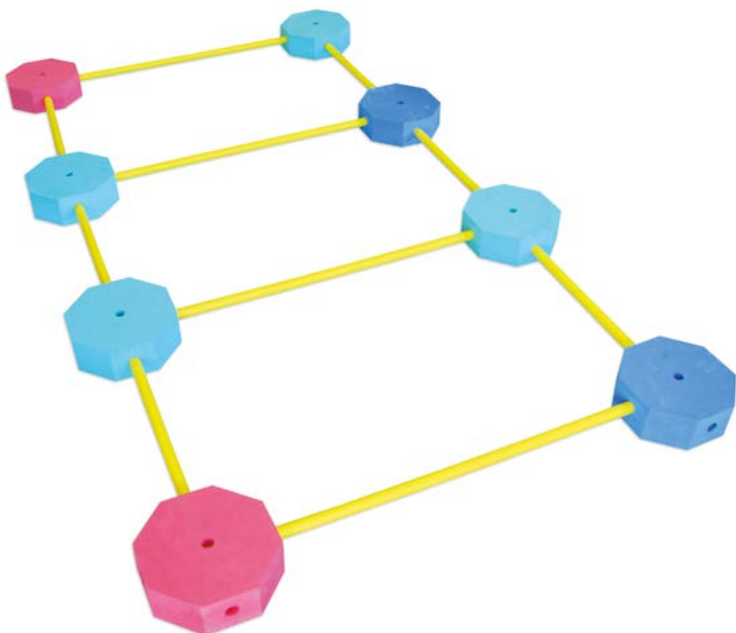

J251 Octógono Flutuante "Golfoam" 25x25x8,5cm/
Octagonal floating "Golfoam" 25x25x8,5cm

J251.2 Set instrução - 2 octógonos "Golfoam" com vara de PVC (100cm)/
Instruction system set - 2 "Golfoam" octagons with PVC tube (100cm)

J251.8 Set instrução - 8 octógonos "Golfoam" com 4 varas de PVC (100cm) e 6 varas de PVC (65cm)/
Instruction system set - 8 "Golfoam" octagons with 4 PVC tubes (100cm) and 6 PVC tubes (65cm)

J251.20 Set instrução - 20 octógonos "Golfoam" com 10 varas de PVC (100cm) e 18 varas de PVC (65cm)/
Instruction system set - 20 "Golfoam" octagons with 10 PVC tubes (100cm) and 18 PVC tubes (65cm)

J228.1 Vara de PVC com 65cm/ *PVC tube 65cm*

J228.3 Vara de PVC com 100cm/ *PVC tube 100cm*

Set Instrução

Composto por varas PVC e octógonos.

Set Instruction

Composed of PVC tube and octagons.