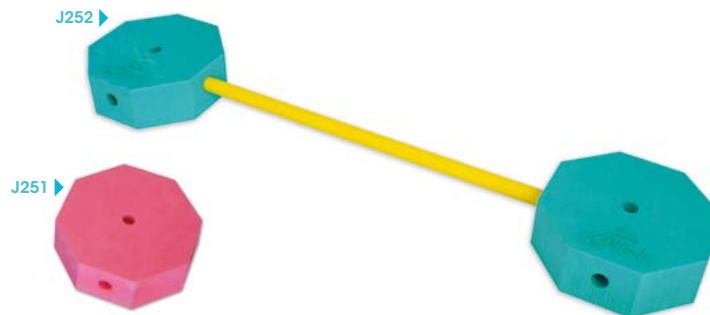

J251 Octógono Flutuante "Golfoam" 25x25x8,5cm/
Octagonal floating "Golfoam" 25x25x8,5cm

J252 Comprimento / Length: 108cm

Halter Octogonal

Fabricado em Golfoam. Com tubo de alumínio. Cores diversas.

Octagonal Dumbbell

Made of Golfoam. With aluminium tube. Various colors.