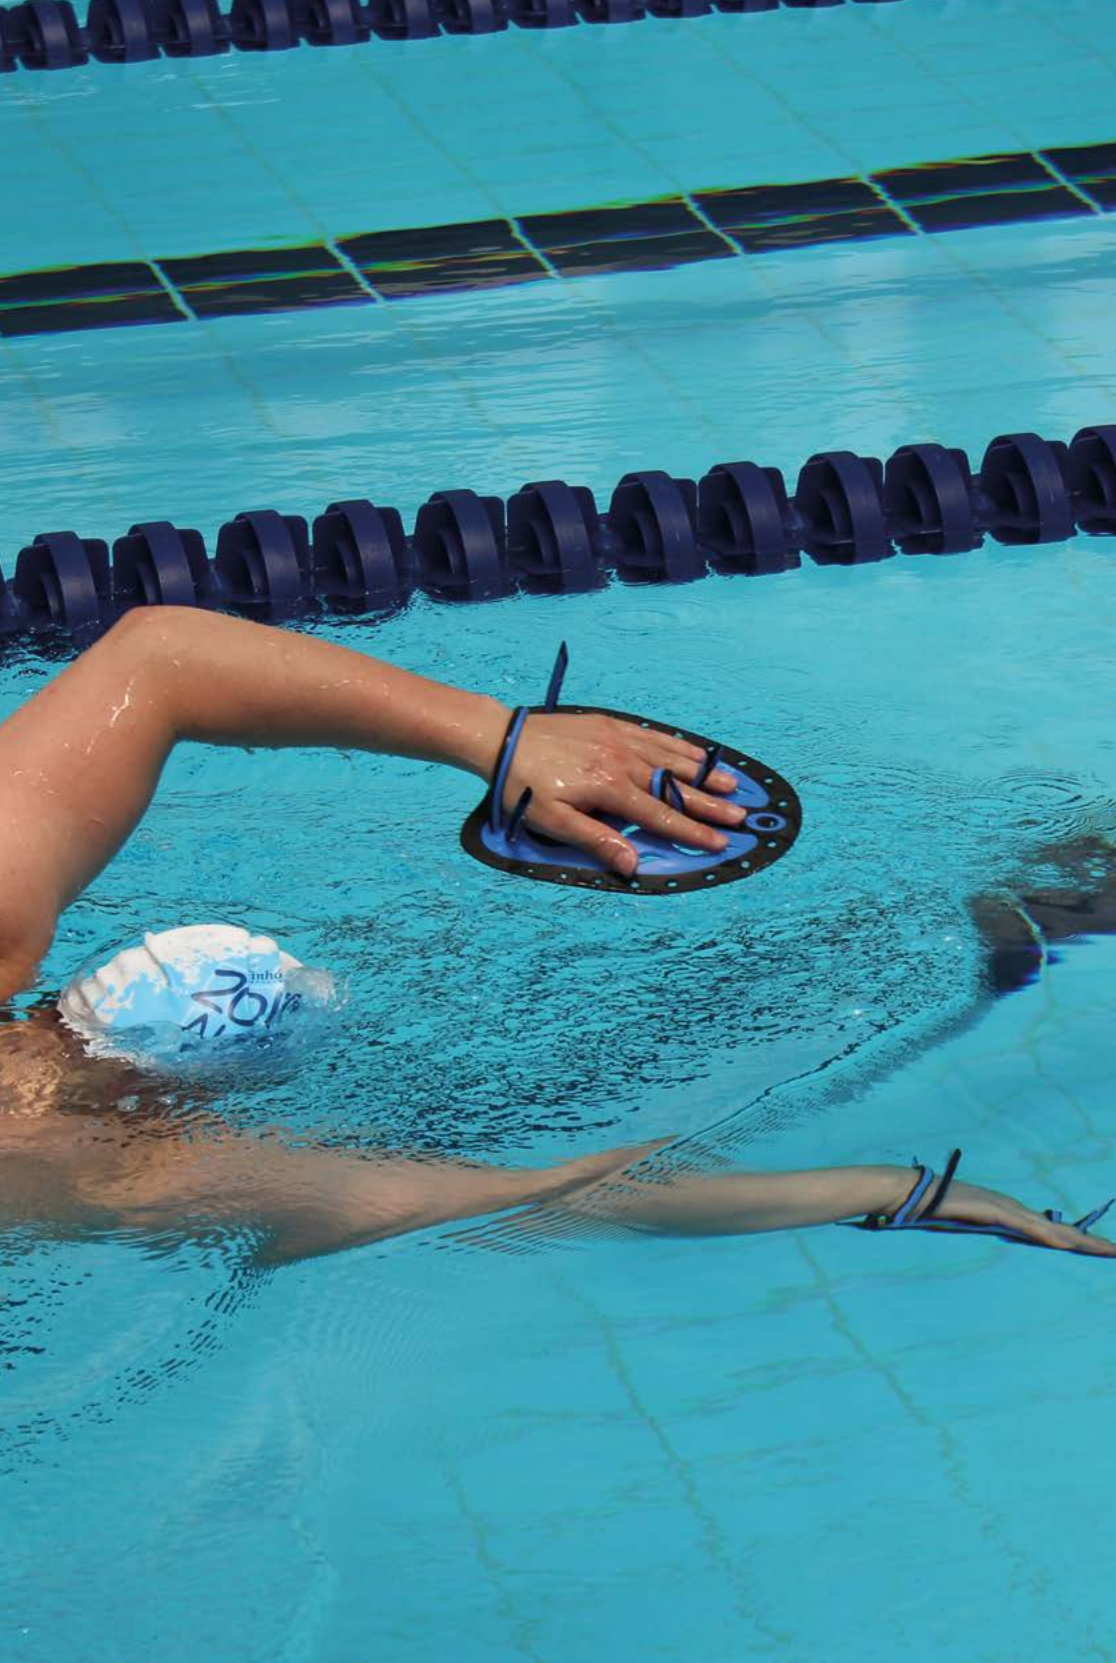

Made of Golfoam. 3 floating hoops set. Three different diameters. Various colors.

J247 Diam.: 19,5cm

Ring Flutuante

Fabricado em material sintético e suave. Cores sortidas.

Floating Ring

Made of soft synthetic material. Assorted colors.