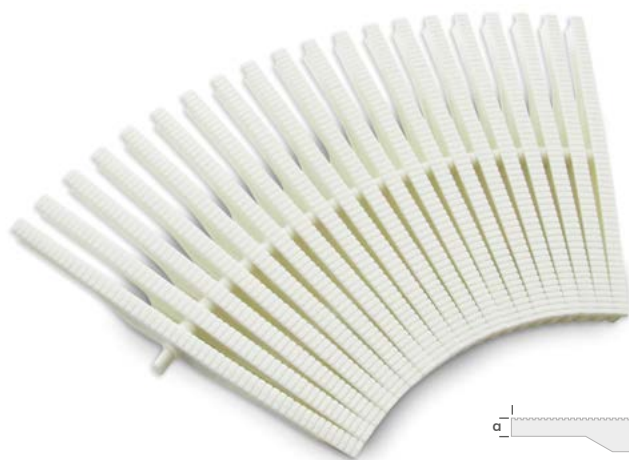

Grelha Curva

Fabricada em polipropileno com tratamento UV. 49 módulos por metro. Unidos por pressão. Segundo a norma EN-13451-1 (8mm). Preço por módulo.

Curve Grating

Made of polypropylene. UV protection. 49 units per meter. Pressed against each other. According to the EN-13451-1 standard (8mm). Price per unit.

	a(mm)	b(mm)
E517.195C	22	195
E517.245C	22	245
E517.295C	22	295
E5150.195C	34	195
E5150.245C	34	245
E5150.295C	34	295
E5150.335C	34	335