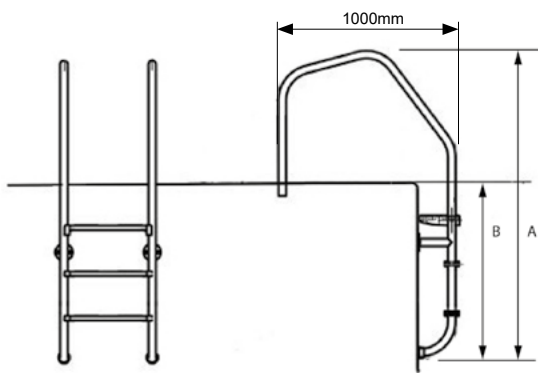

Degraus/Steps	A mm	B mm
2	1450	700
3	1710	960
4	1970	1220
5	2230	1480

NOVO
NEW

Escada Larga

Fabricada em tubo 43mm. Corrimão e degraus em aço inox AISI-316, eletropolido. Degraus com plástico anti-derrapante. Fornecida com âncoras de fixação e suporte para fixação à parede.

Long Ladder

Manufactured in 43mm electropolished stainless steel tube (AISI-316). Stainless steel step with anti slip plastic. Supplied with fixing anchors and support for wall mounting.

E5265.2

1 degrau duplo + 1 degrau standard / 1 double step + 1 standard step

E5265.3

1 degrau duplo + 2 degraus standard / 1 double step + 2 standard steps

E5265.4

1 degrau duplo + 3 degraus standard / 1 double step + 3 standard steps

E5265.5

1 degrau duplo + 4 degraus standard / 1 double step + 4 standard steps