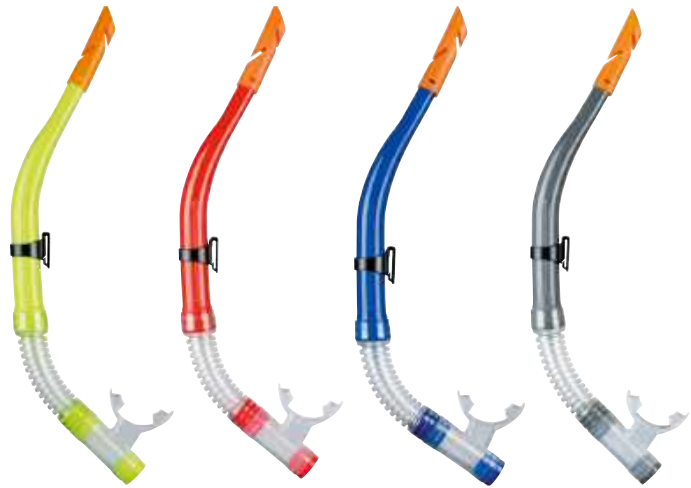

FI105007

Finis Tech Toc

FI105014

Finis backstroke wedge

FI130031

Finis Swim Parachute - navy - 30cm

FI105110106

Finis Swim Parachute - rood - 20cm

FI105110102

Pulling ankle strap, yellow

FI105052104

Drytop snorkel

- BE99014-0002 Geel
- BE99014-0005 Rood
- BE99014-0006 Blauw
- BE99014-0011 Zilver

Midhead snorkel

BE99019

Finis swimmer's snorkel - yellow