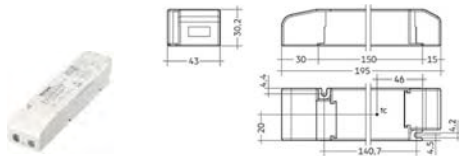

Dimmable // Dimbaar

Tridonic PREMIUM one4all series

Max output: 35W
Output voltage: 24V
Dimming: DALI, DSI, switchDIM, ready2mains
Afmetingen: 195 x 43 x 30.2 mm