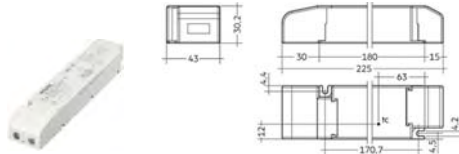

Tridonic PREMIUM one4all series

Max output: 60W
Output voltage: 24V
Dimming: DALI, DSI, switchDIM, ready2mains
Afmetingen: 225 x 43 x 30.2 mm