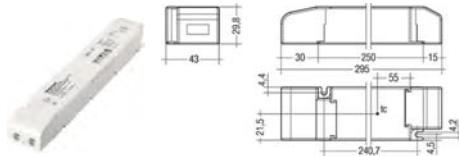

Tridonic PREMIUM one4all series

Max output: 100W
Output voltage: 24V
Dimming: DALI, DSI, switchDIM, ready2mains
Afmetingen: 295 x 43 x 29.8 mm