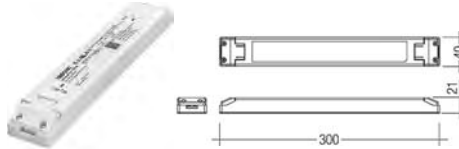

TRID-
28000412 80,-

Tridonic EXCITE series

Max output: 96W
Output voltage: 24V
Dimming: N/A
Afmetingen: 300 x 40 x 21 mm

TRID-
28000413 130,-

Tridonic EXCITE series

Max output: 180W
Output voltage: 24V
Dimming: N/A
Afmetingen: 280 x 64 x 31 mm