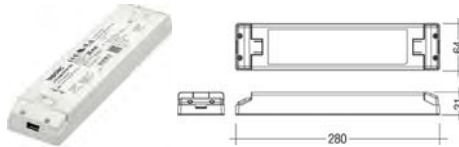

TRID-
28000412 80,-

Tridonic EXCITE series

Max output: 96W
Output voltage: 24V
Dimming: N/A
Afmetingen: 300 x 40 x 21 mm

TRID-
28000413 130,-

Tridonic EXCITE series

Max output: 180W
Output voltage: 24V
Dimming: N/A
Afmetingen: 280 x 64 x 31 mm