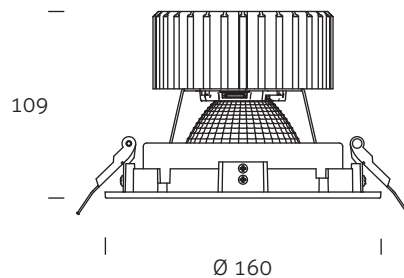

RUBRA FASHION INBOUW

FASHION RECESSED SPOT // INBOUW SPOT

1500lm

3000lm

4500lm

3250K

15°

30°

45°

60°

Lightsource // Lichtbron LED
CRI // Kleurweergave index 95
Material // Materiaal Aluminium
Cooling // Koeling Passive // Passief
Cos phi > 0,9
Driver Included, external // Inclusief, extern
IP IP20
Colors // Kleuren .01 White // Wit

On request // Op aanvraag .RAL Color // Kleur

Options on request Dimmable
Emergency

Opties op aanvraag Dali dimbaar
Casambi dimbaar
Nood

	15°	30°	45°	60°	Watt	€
1500lm						
3250K	110201	110202	110203	110204	13W	210,-
3000lm						
3250K	110205	110206	110207	110208	28W	210,-
4500lm						
3250K	110209	110210	110211	110212	41W	210,-

Accessoires

000080	Honeycomb black // Honingraat zwart Ø 106	19,-
000081	Glass cover // Glas afdekplaat Ø 106	10,-
154024	Cable Male GST18 // Aansluitsnoer Male GST18 0,5m	5,-
154025	Cable Male GST18 // Aansluitsnoer Male GST18 2m	10,-
154026	Eurocable // Eurosnoer 2m	4,50