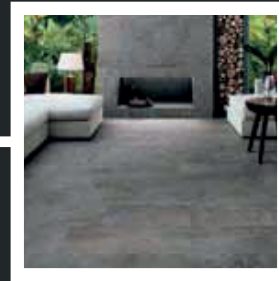

TEGEL CONCEPT

TEGELS - CARRELAGES - FLIESEN - TILES - CERAMICA

Your dream, Our design