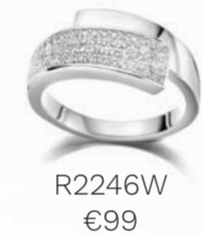

BR2110W  
€149

CH2153W  
€124

EA2153W  
€99

P2209W  
€124

EA2209W  
€124

R2246W  
€99

R2244W  
€74

MODERN OR CLASSIC

Modern or classic: whatever style you feel like today your jewelry will always be a perfect match.

CH2193W  
€249

EA2193W  
€99

BR2193W  
€172

EA2228W  
€74

EA2229W  
€80

EA2109W  
€99

EA2230W  
€85