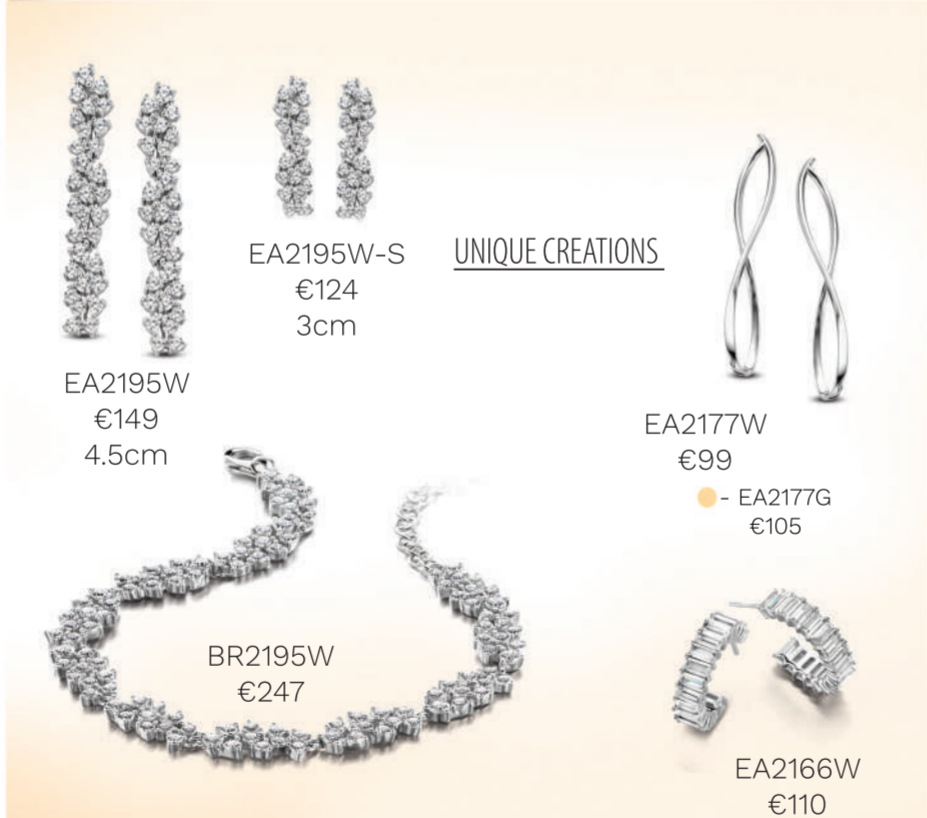

R2197W  
€99

R2060G  
€74

P2160MOP  
€85  
●

EA2160MOP  
€124  
●

BR2160MOP  
€174  
● - BR2160BR  
€149

R2160MOP  
€99  
●

EA2195W  
€149  
4.5cm

EA2195W-S  
€124  
3cm