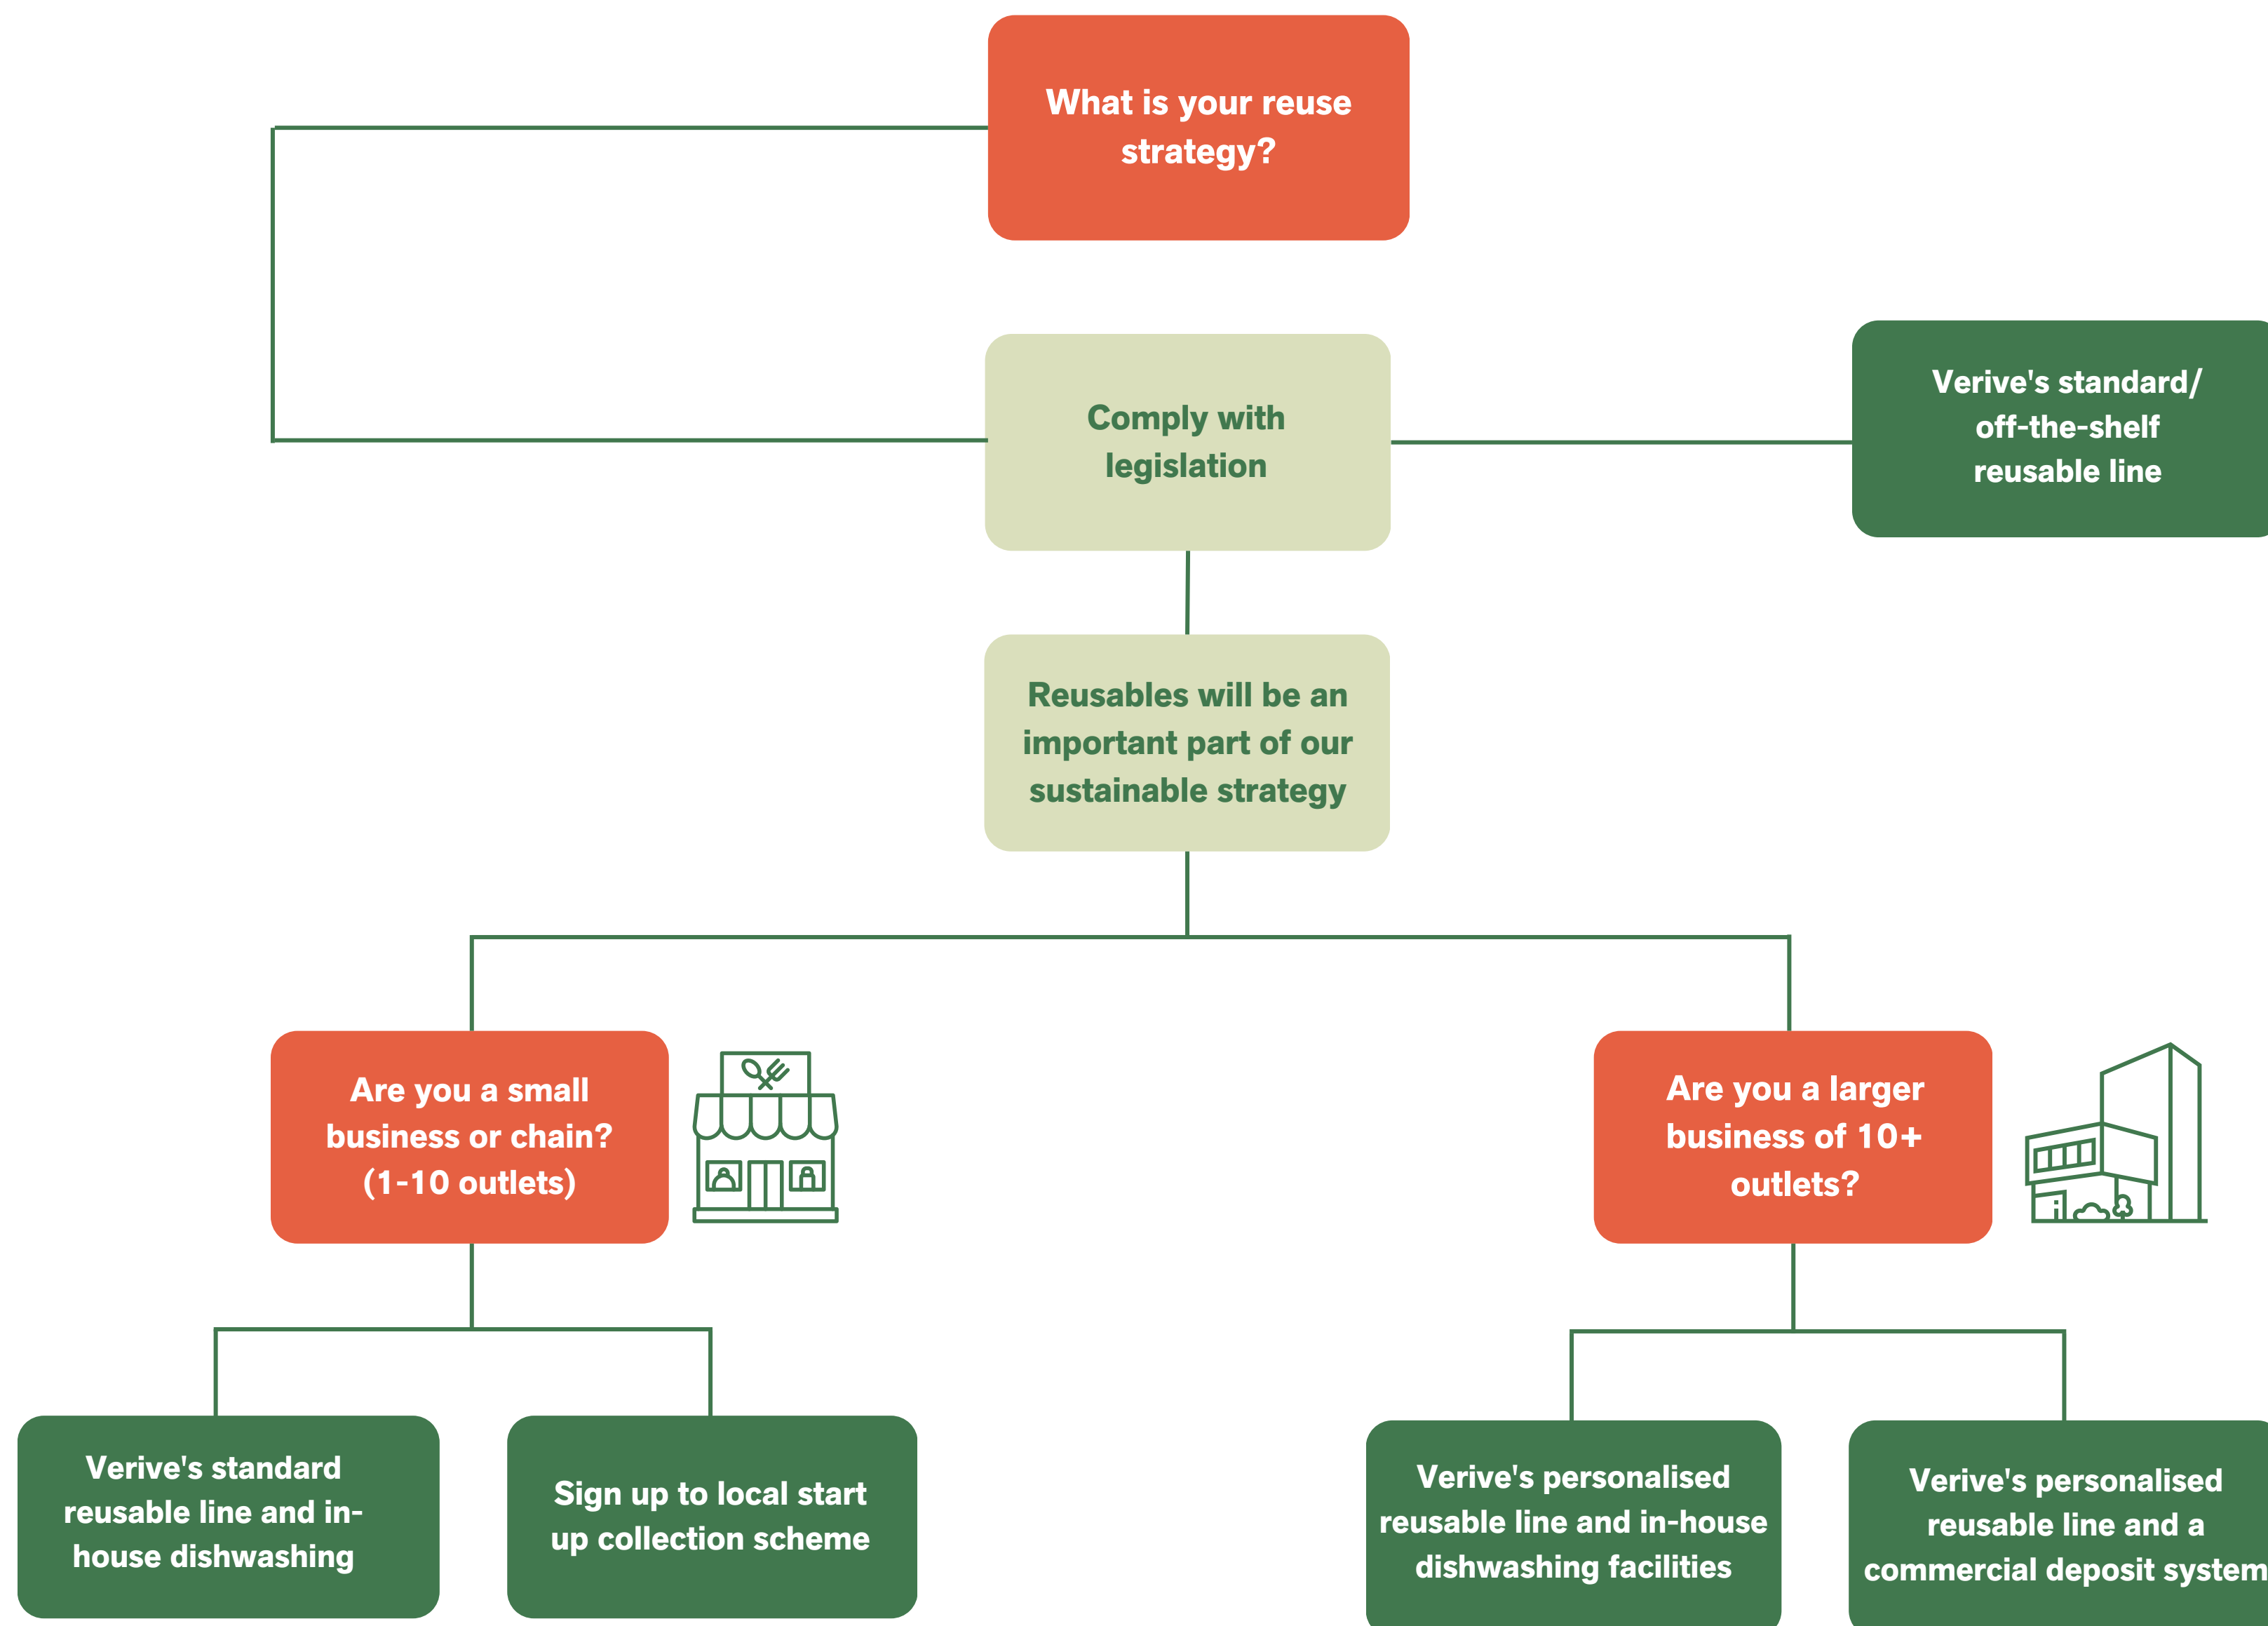

What is your plan?

Contact us to find out more about how we can help you