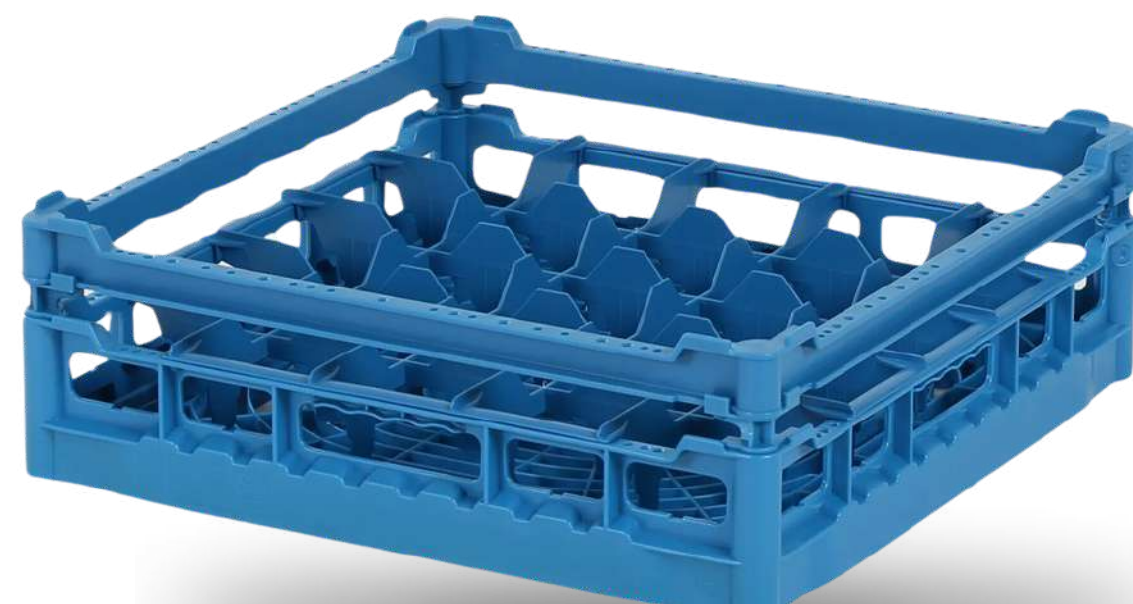

Small 400x451x208

Large 500x562x208

- **Small rack - 16 cups**
- **Large rack - 25 cups**
- **Insert for lids - 10 lids**

Customisation:

- **Inlay small**
- **Inlay large**
- **Inlay lids**

New

Locally sourced