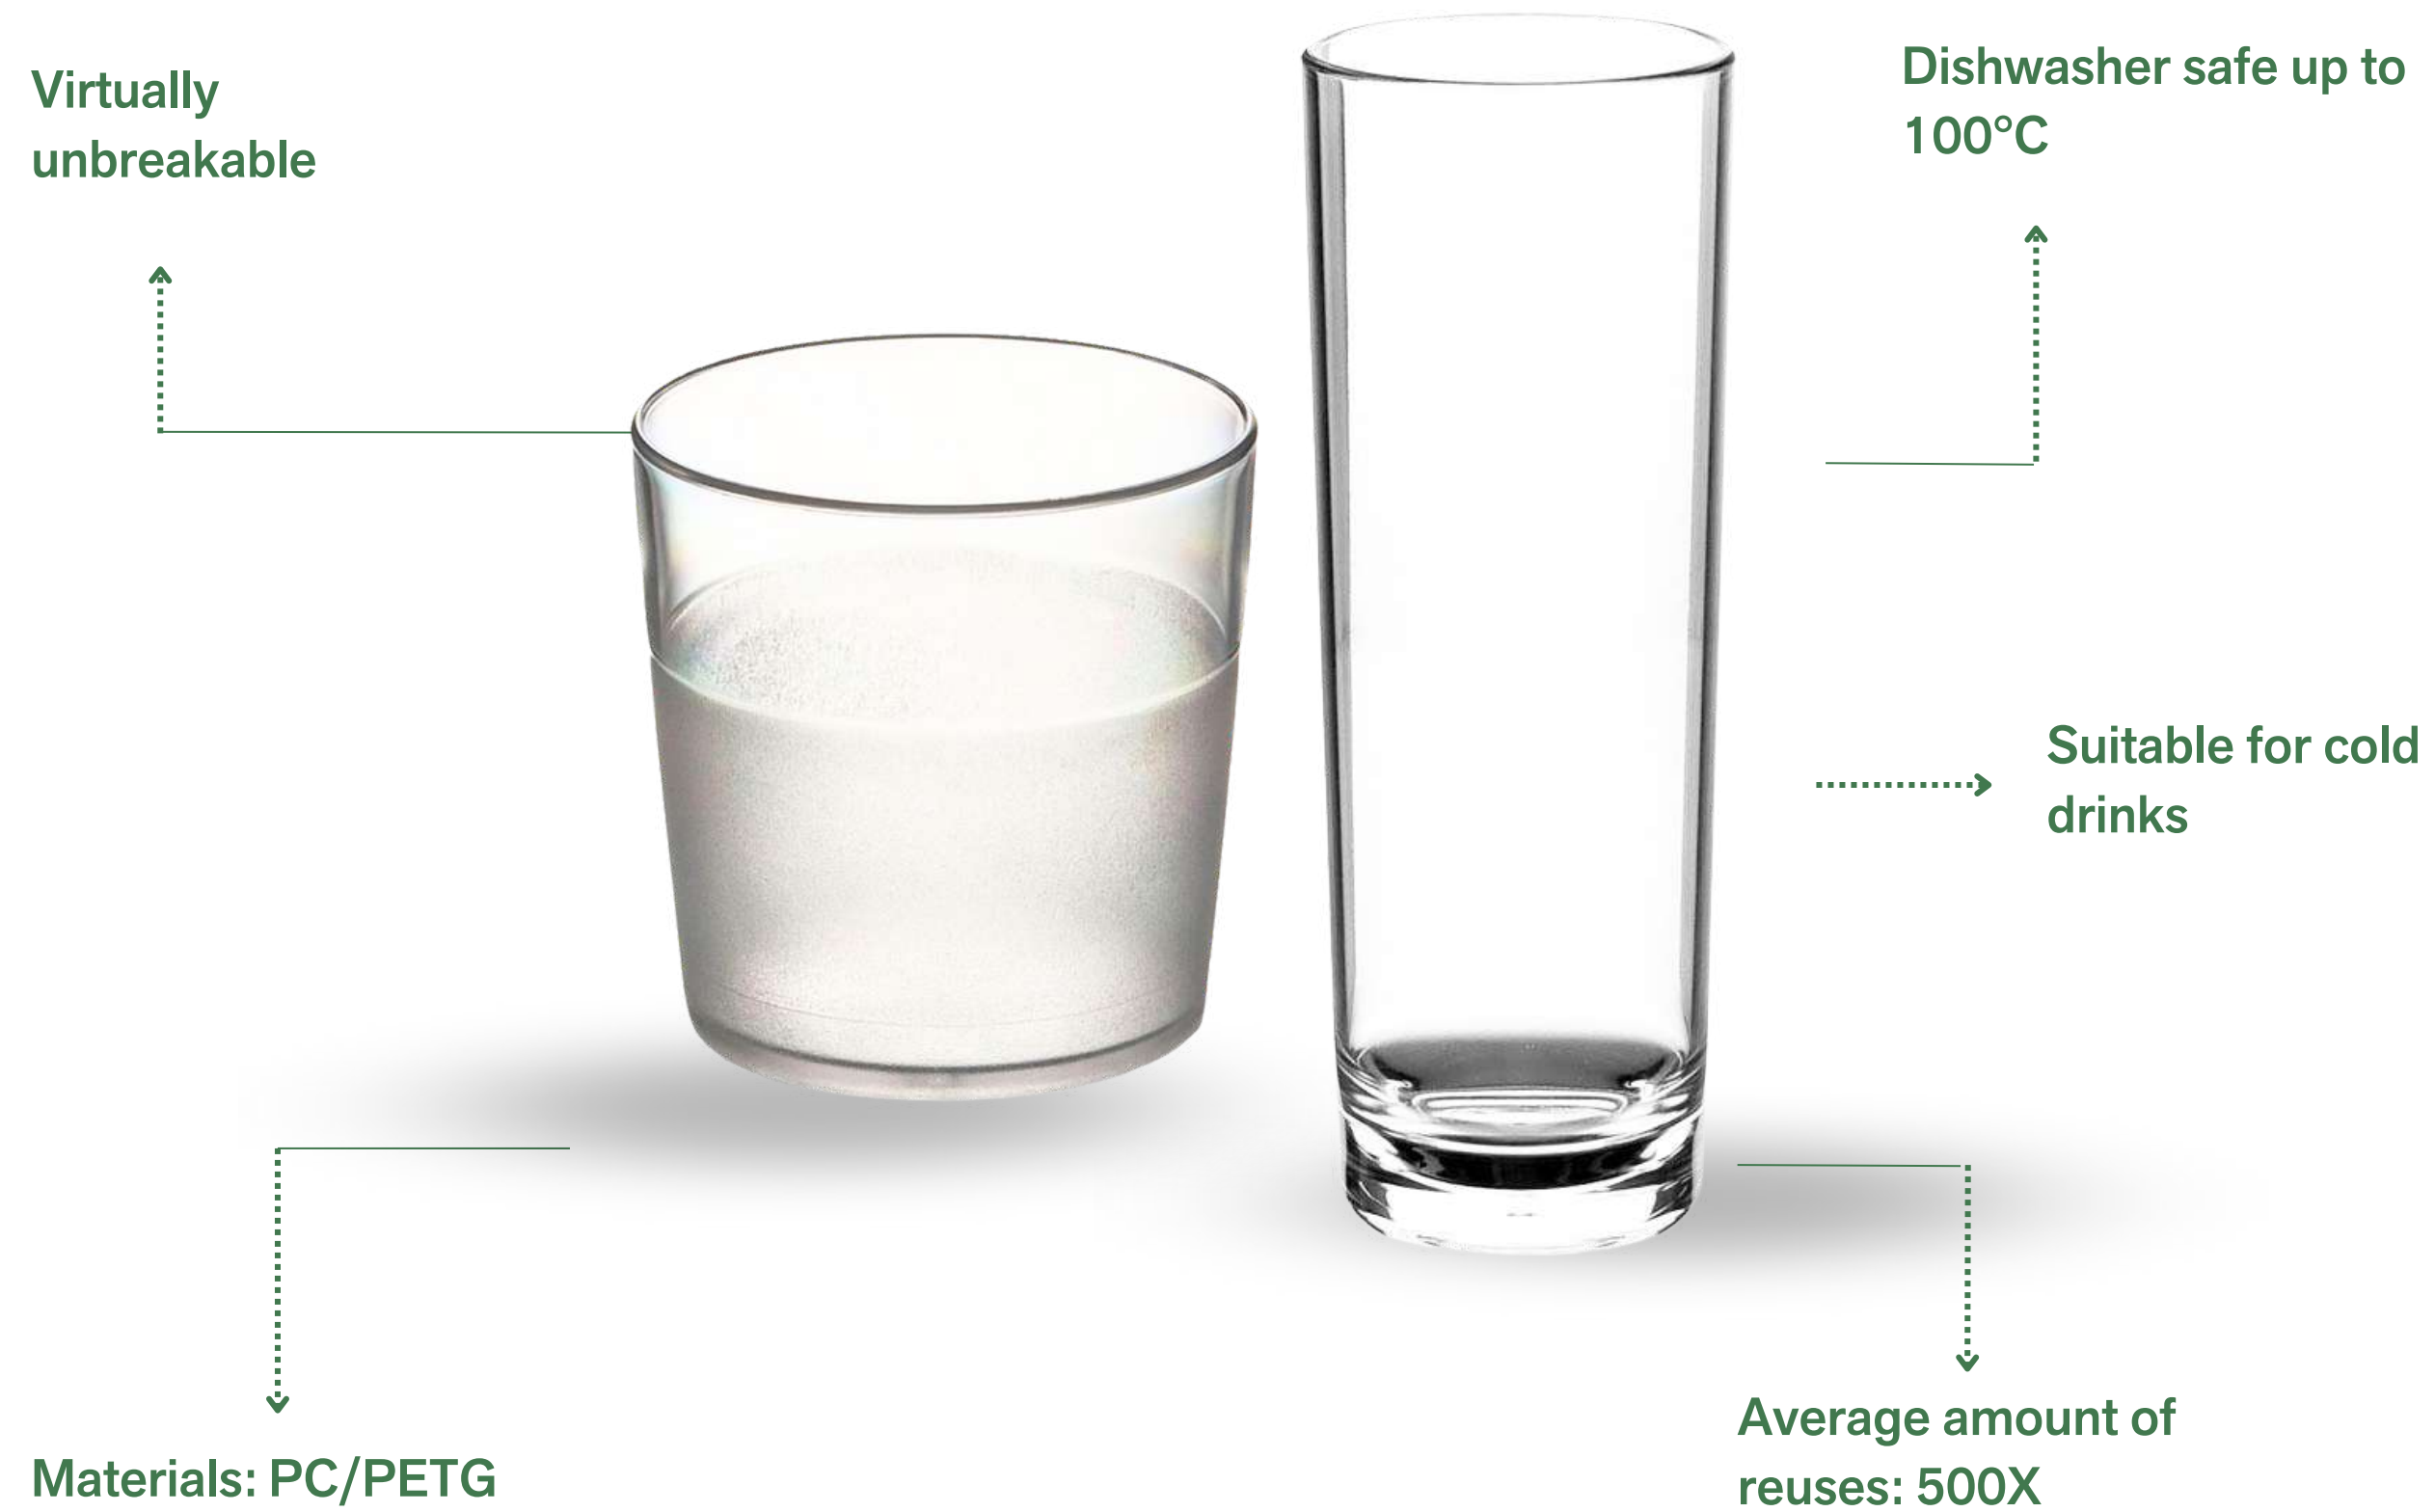

355ml: 300 pcs

470ml: 300 pcs

Lid: 600 pcs

Cups

i PC: polycarbonaat
PETG: polyethylene terephthalate glycol

PETG/PC cups New

Microwaveable

Dishwasher safe
up to 100°C