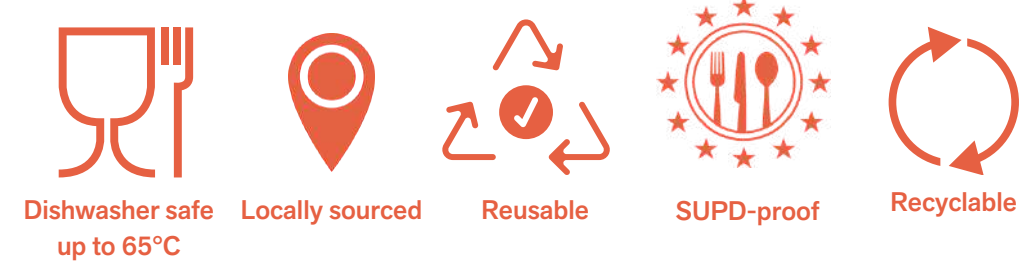

Suitable for hot and cold applications

Average amount of reuses: 250X

Dishwasher safe up to 65°C

Material: PP

**To-go cup
8.5oz/250ml**

Code: 80550251
Colour: flecked grey

**To-go cup
14.5oz/430ml**

Code: 80550252
Colour: flecked grey