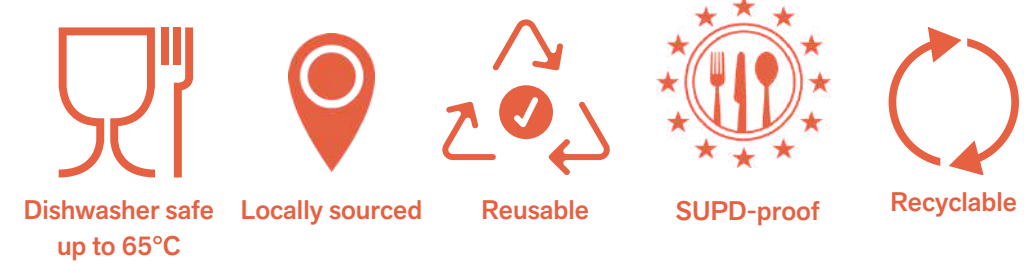

Standard PP cups