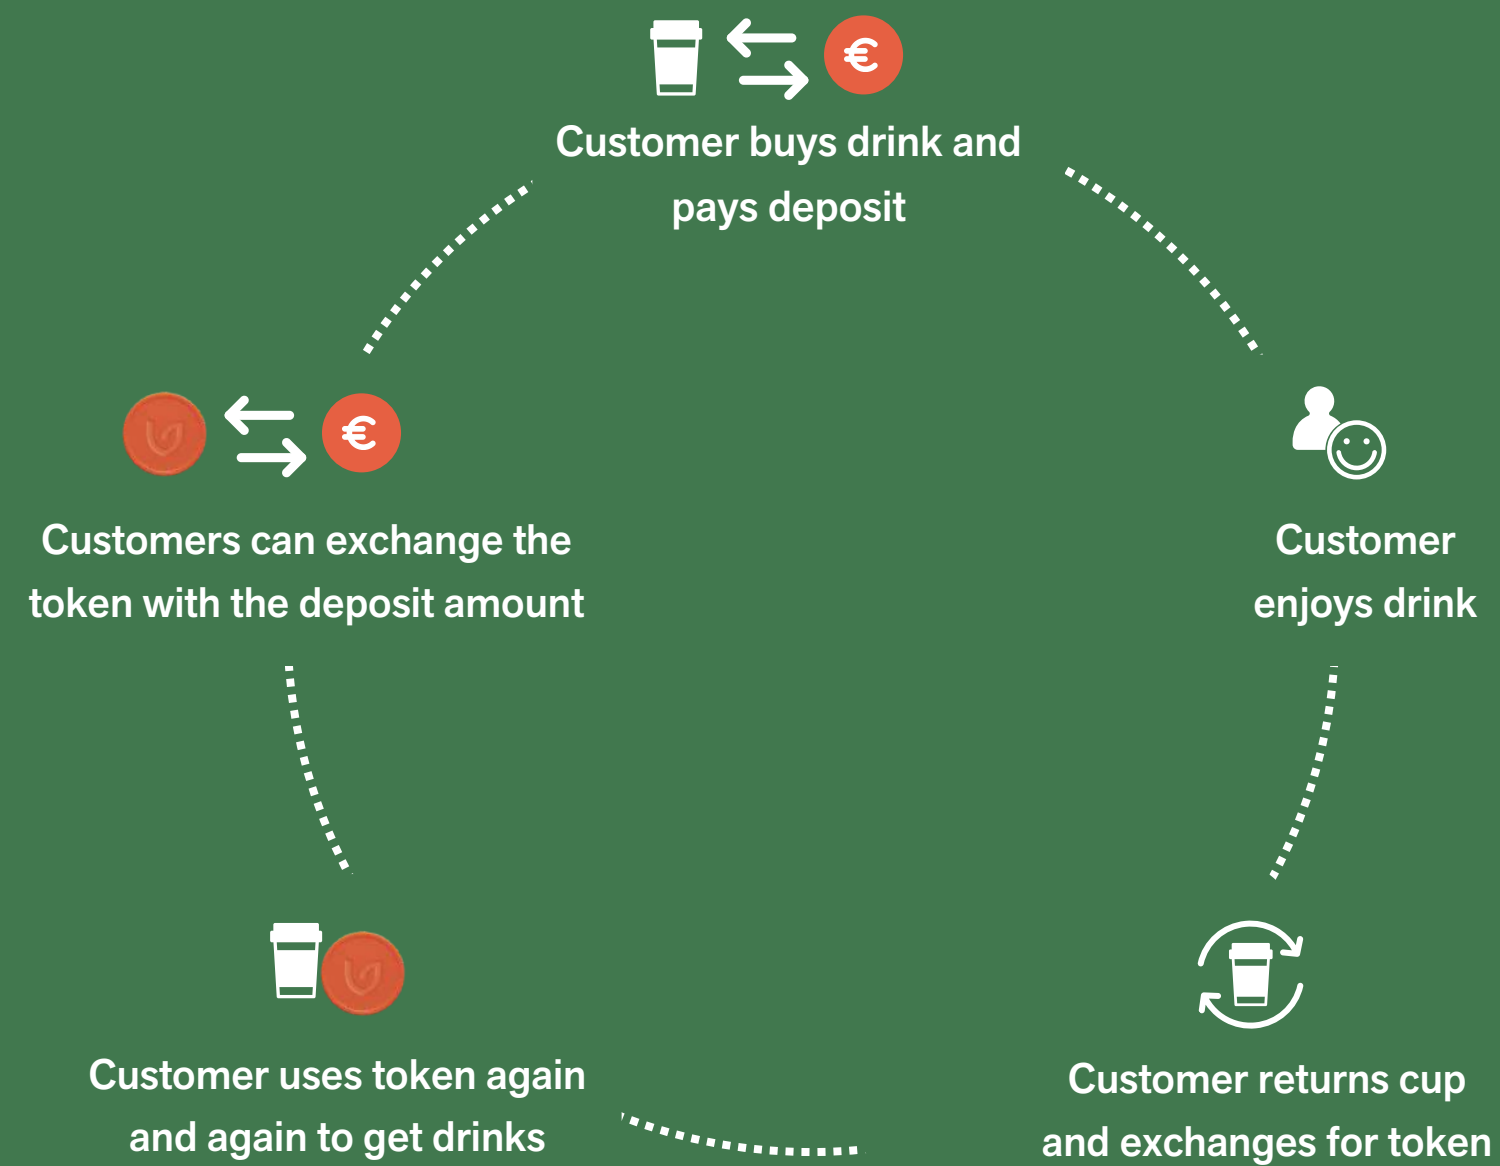

*Token = deposit

Ideal environments:
Staff canteens, coffee shops, and events where regular purchases occur.