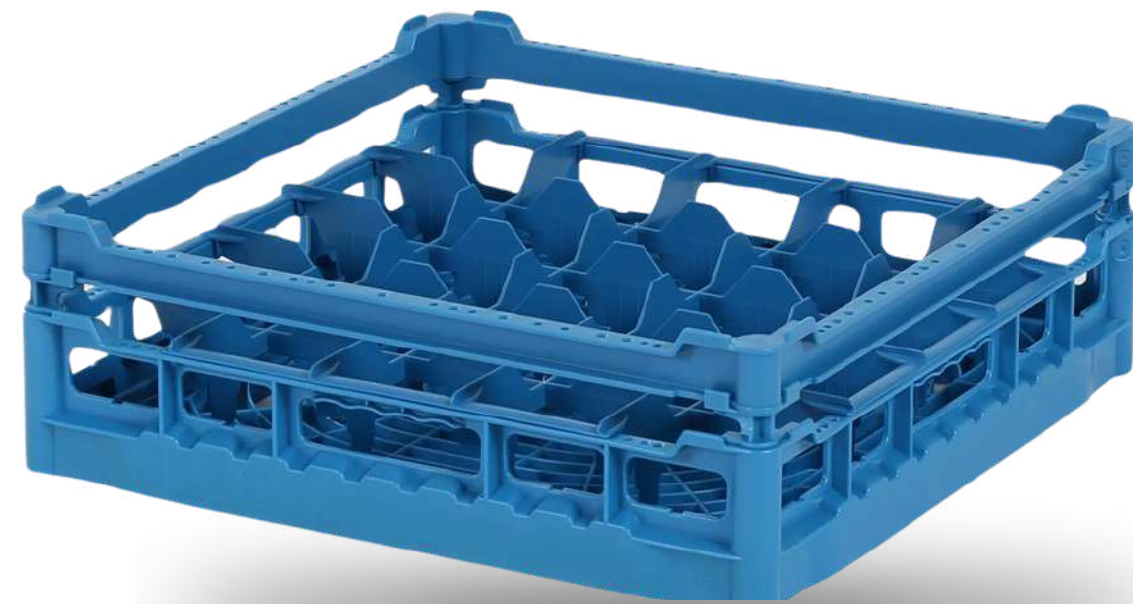

### Features:

- **Material:** Galvanized steel, with plastic coating

- **Available sizes:**

Small 400x451x208

Large 500x562x208

- **Small rack - 16 cups**
- **Large rack - 25 cups**
- **Insert for lids - 10 lids**

### Customisation:

- **Inlay small**
- **Inlay large**
- **Inlay lids**

New