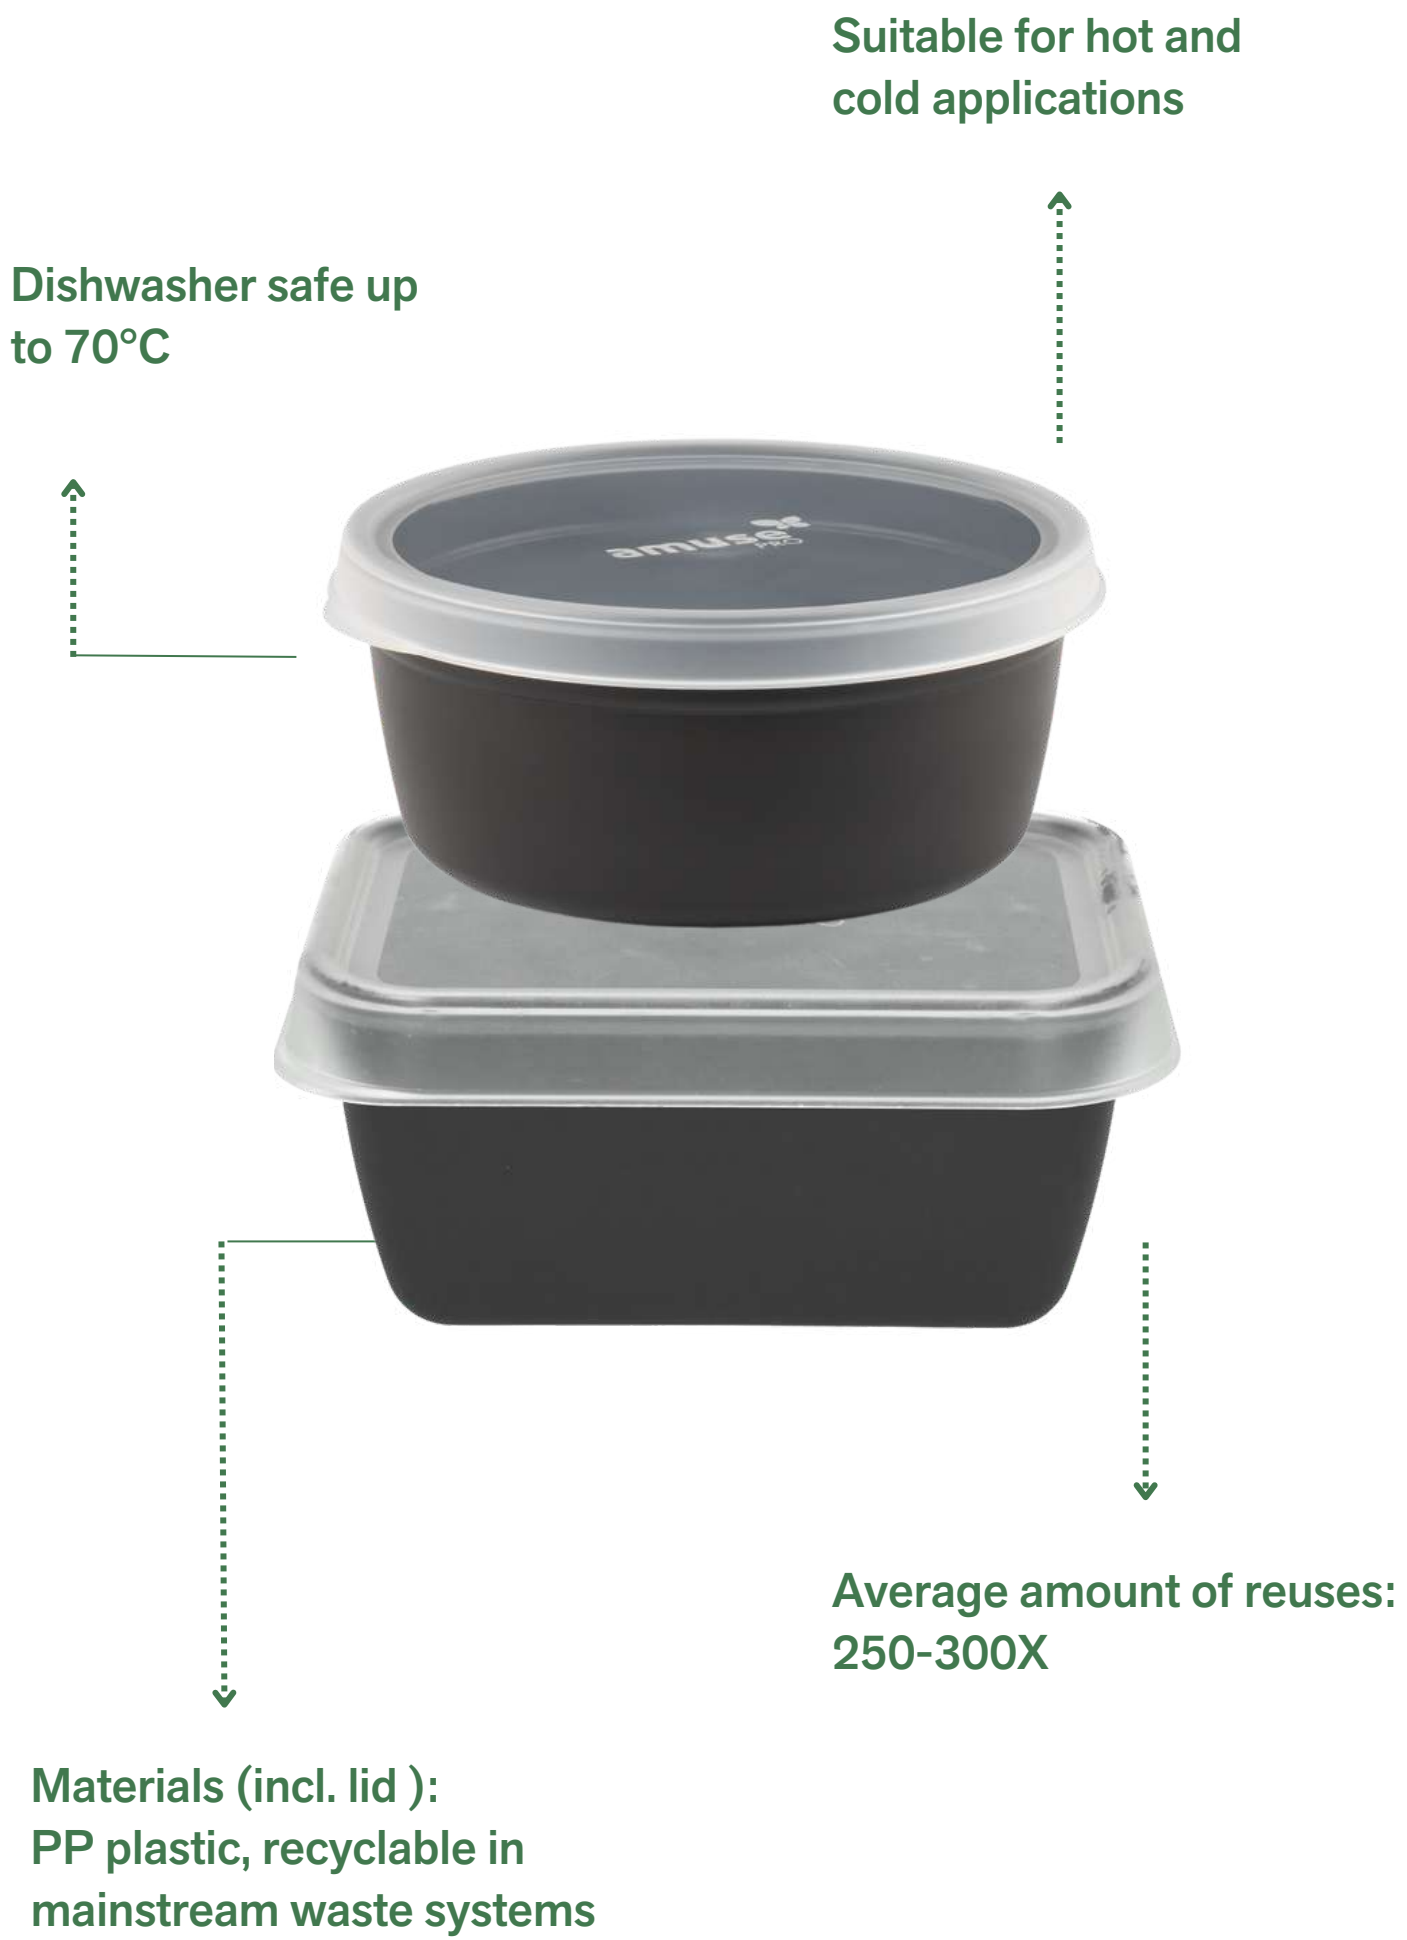

Mealboxes

Classic mealboxes