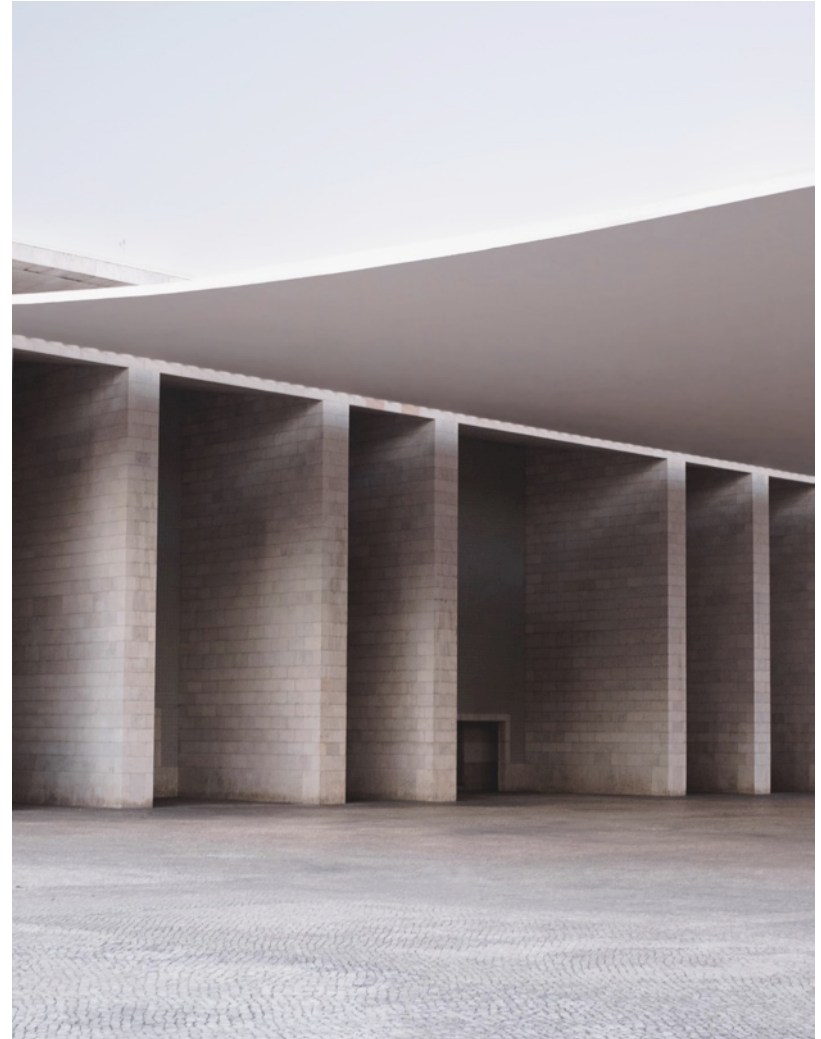

PAVILHÃO DE PORTUGAL, SIZA VIEIRA / LISBOA, PORTUGAL