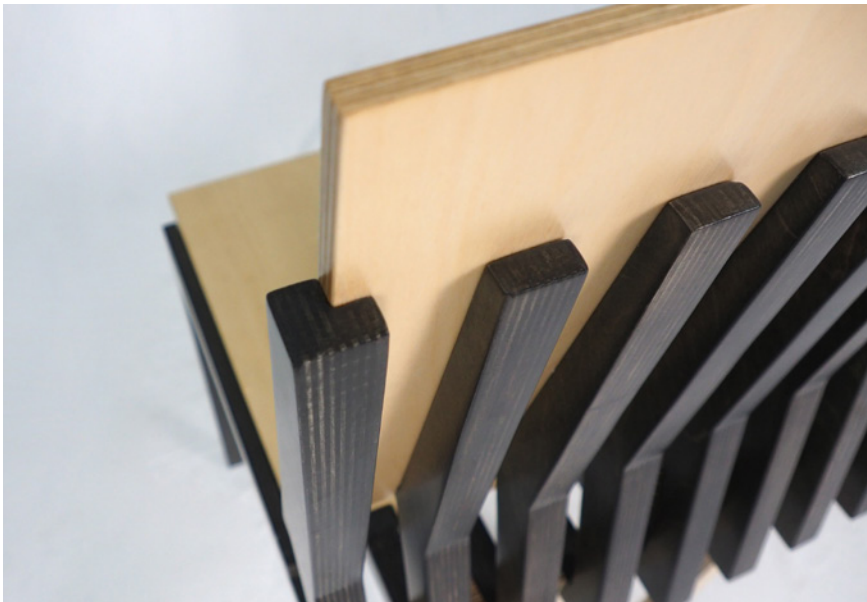

MATERIALS

WOOD/ Birch plywood, Beech, Ash or Oak

FINISH/ Natural, Dark Grey Tainted, Matte

SIZES

W 40 cm | 16" D 46 cm | 18" H 87 cm | 34"

LYRE Chair

LYRE Chair

Nine wooden profiles define this chair, leading to the strings of an ancient Viking guitar called Lyre.