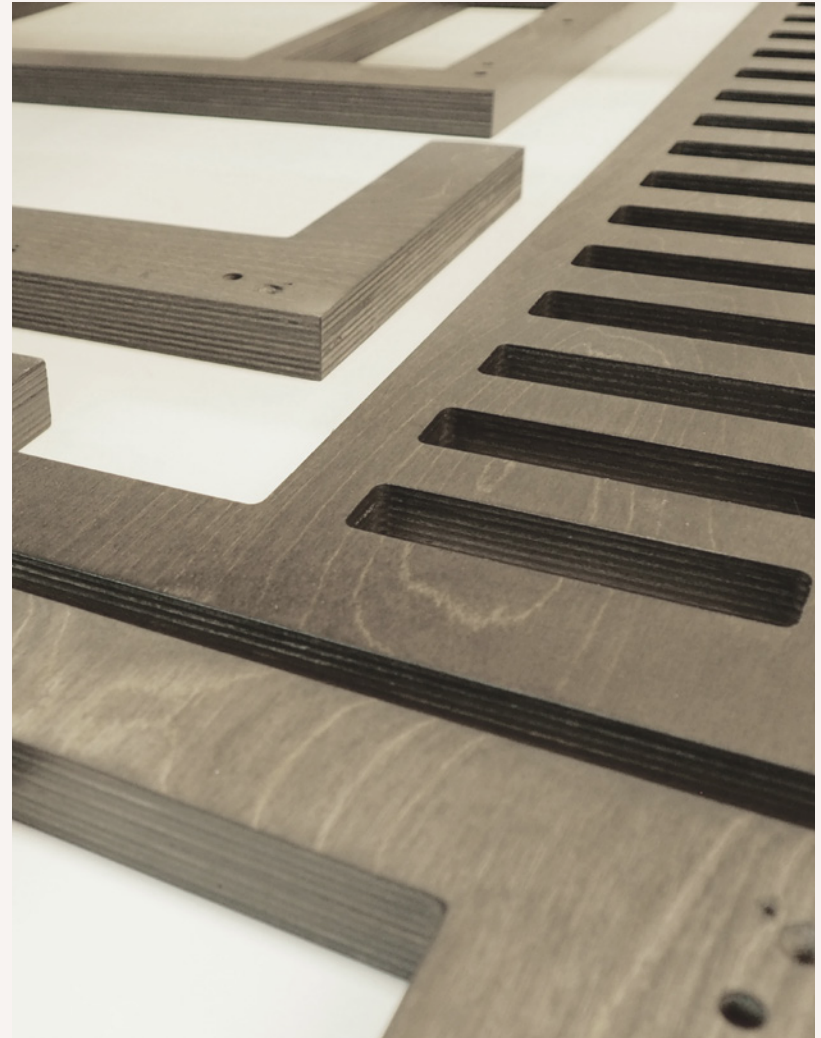

SUSTAINABLE CRAFTSMANSHIP

The Architectural Lines

WWW.LAENGSEL.DK

w/
Scandinavian
Style

A still life composition featuring a white mosaic vase with dried flowers, a stack of books, and a wooden bookshelf. The vase is filled with dried yellow and red flowers and greenery. The books are stacked on a wooden surface, with the top book titled "O TILOSINO E AS PALMEIRAS" and the second book titled "Ensaio sobre a Cegueira" by José Saramago. The background is a blurred window with light streaming in.