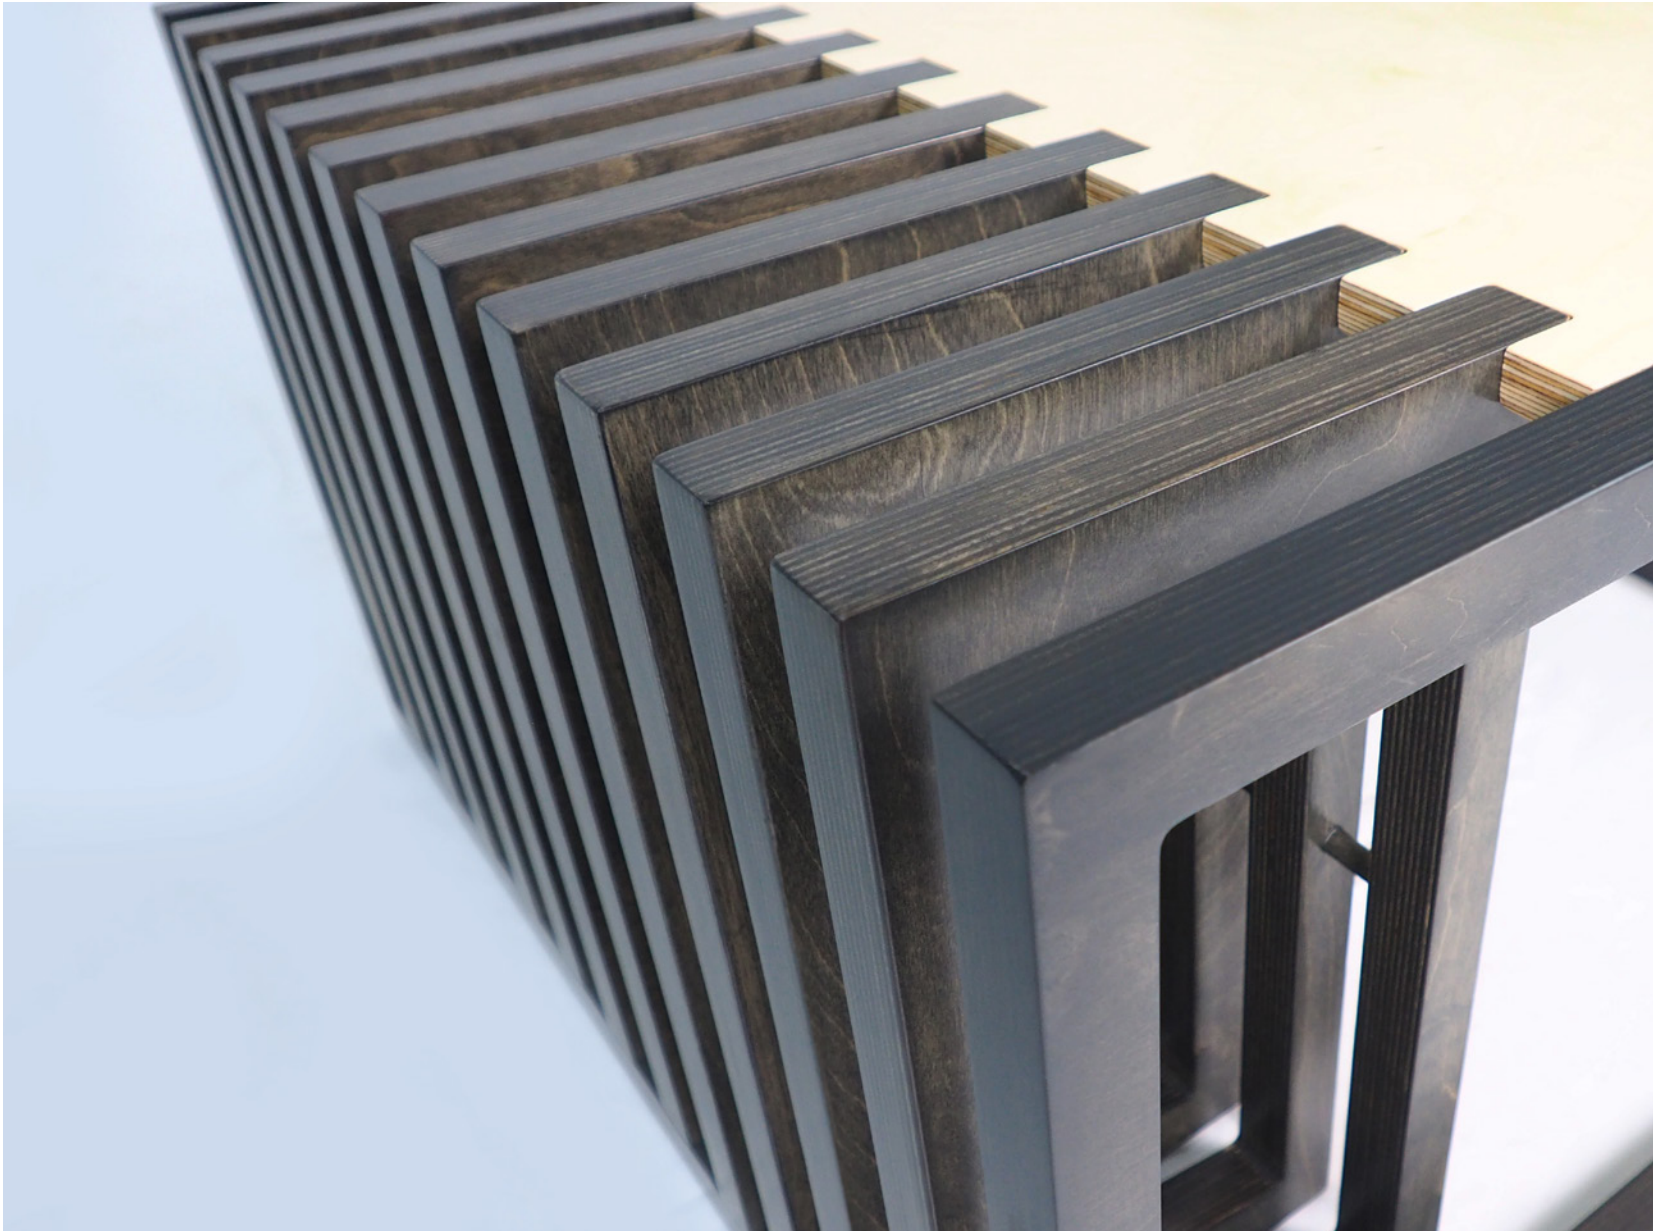

FIKA Coffee Table