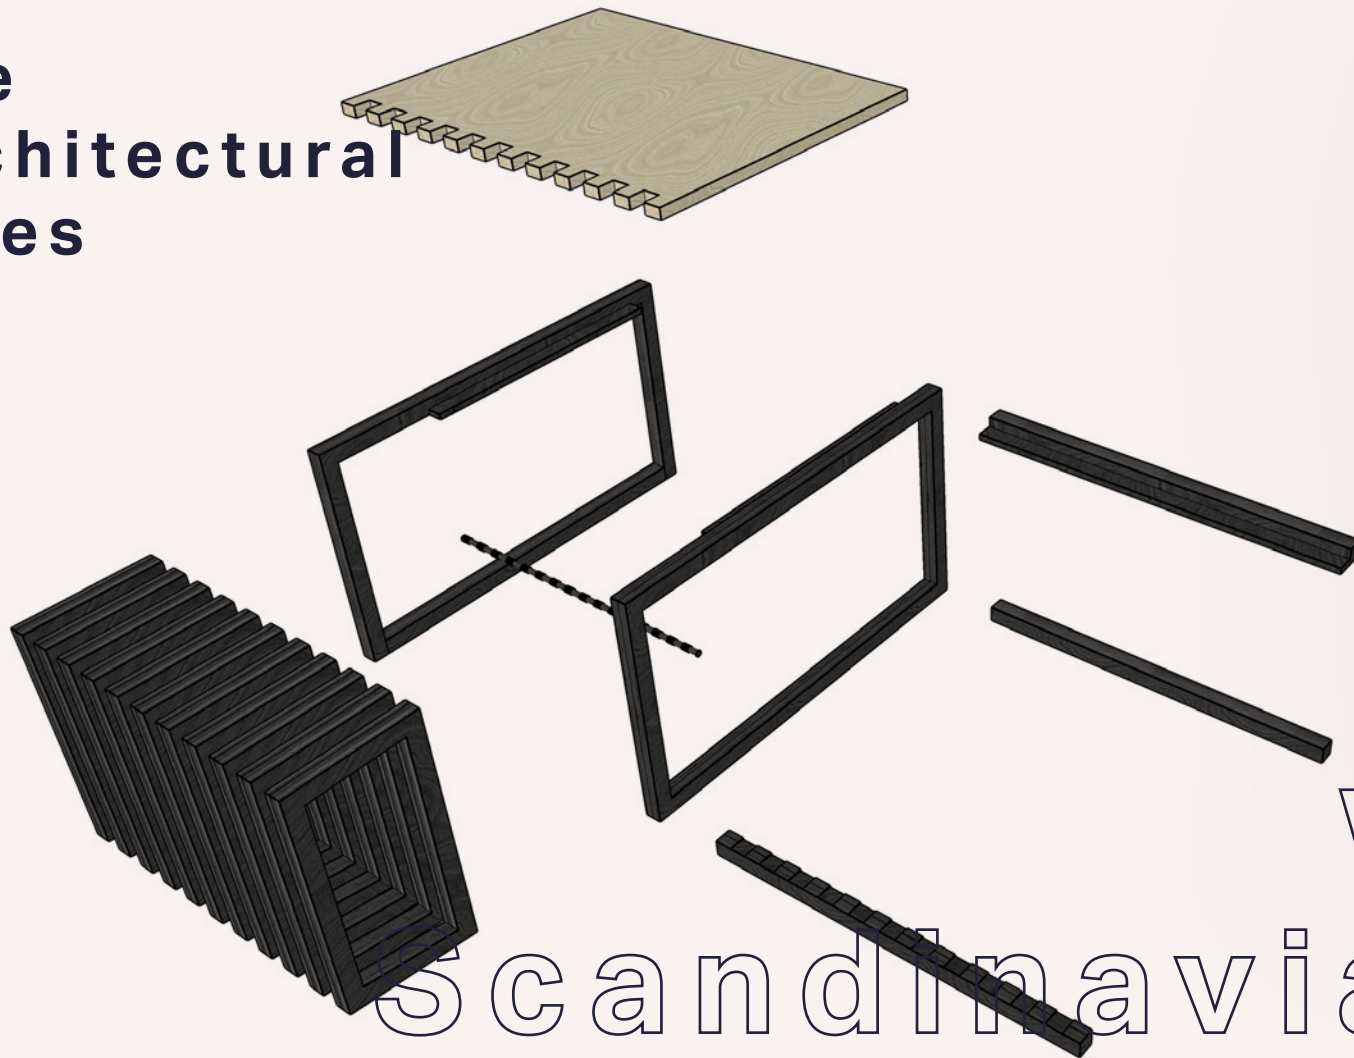

SUSTAINABLE CRAFTSMANSHIP

The Architectural Lines

WWW.LAENGSEL.DK

w/
Scandinavian
Style

A still life composition featuring a white mosaic vase with dried flowers, a stack of books, and a wooden bookshelf. The vase is filled with dried yellow and red flowers and greenery. The books are stacked on a wooden surface, with the top book titled "O TILOSINO E AS PALMEIRAS" and the second book titled "Ensaio sobre a Cegueira" by José Saramago. The background is a blurred window with light streaming in.