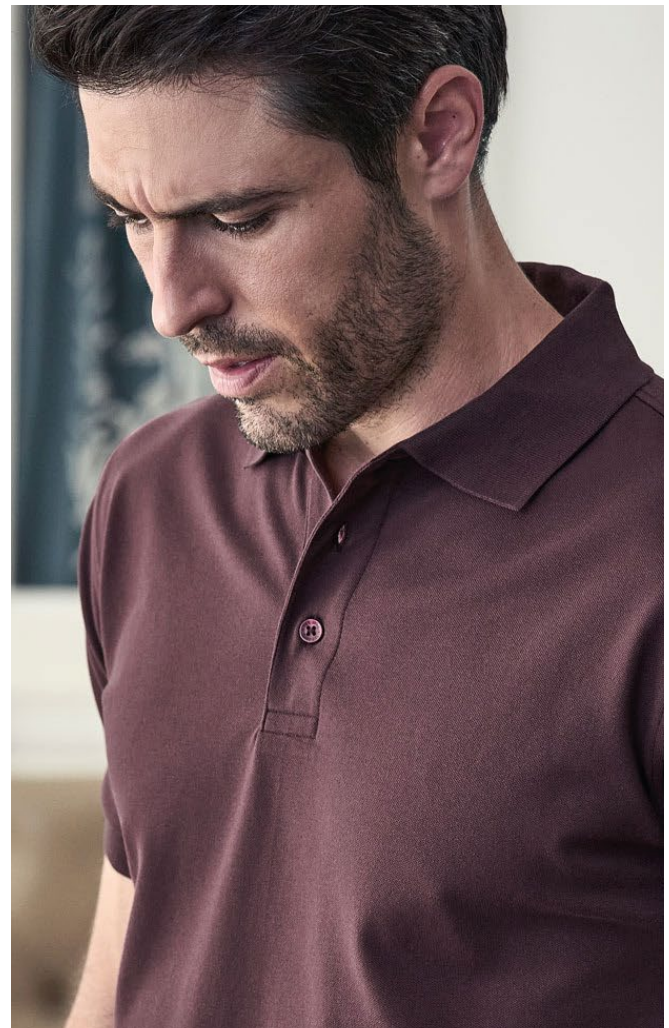

This is a selection from our collection, other brands, models and colors are possible, ask for it.

Women's Luxury Stretch Polo

Style 145

95% organic cotton, 5% elastane

215 g/m²

Wide selection of colors available