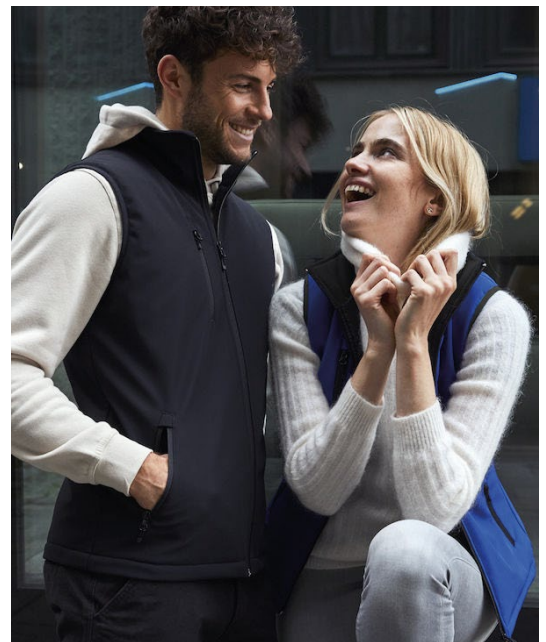

This is a selection from our collection, other brands, models and colors are possible, ask for it.

**Expedition Vest**  
Printer 2261063  
**Expedition Vest Lady**  
Printer 2261064  
Lightly padded body warmer provided with customizable colored zipper pullers.

**Trial Vest Jacket**  
Printer 2261059  
**Trial Vest Lady Jacket**  
Printer 2261060  
Softshell body warmer provided with customizable colored zipper pullers.  
Water resistance: 3000 mm  
Ademend: 3000 MVP

Wide selection of colors available

**Padded Softshell Vest**  
Clique 020958  
**Padded Softshell Vest Lady**  
Clique 020959  
Modern cut, padded softshell bodywarmer.  
Water resistance: 5000mm

Type					
Printer	<b>Expedition Vest/Expedition Vest Lady</b>				
Printer	<b>Trial Vest Jacket/Trial Vest Lady</b>				
Clique	<b>Padded Softshell Vest/Vest Lady</b>				

Prices on request and depending of desired personalization and quantity

This is a selection from our collection, other brands, models and colors are possible, ask for it.

**Santino Bodywarmer Oslo**

Unisex  
Padded regular fit with 2 side pockets and inside pocket with zipper.