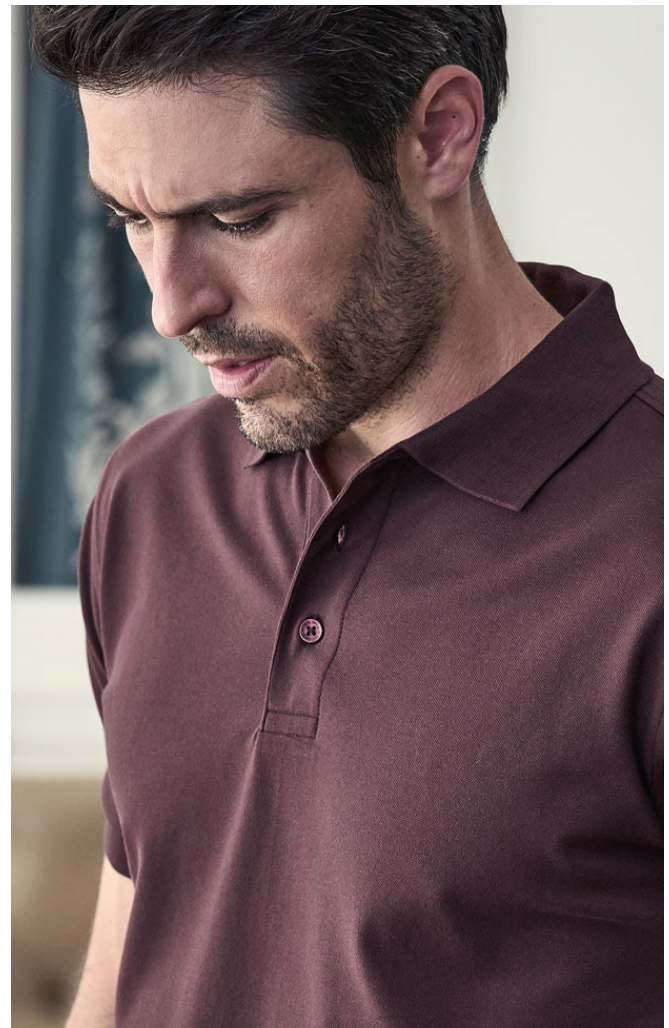

This is a selection from our collection, other brands, models and colors are possible, ask for it.

Women's Luxury Stretch Polo
 Style 145
 95% organic cotton, 5% elastane
 215 g/m²

Wide selection of colors available