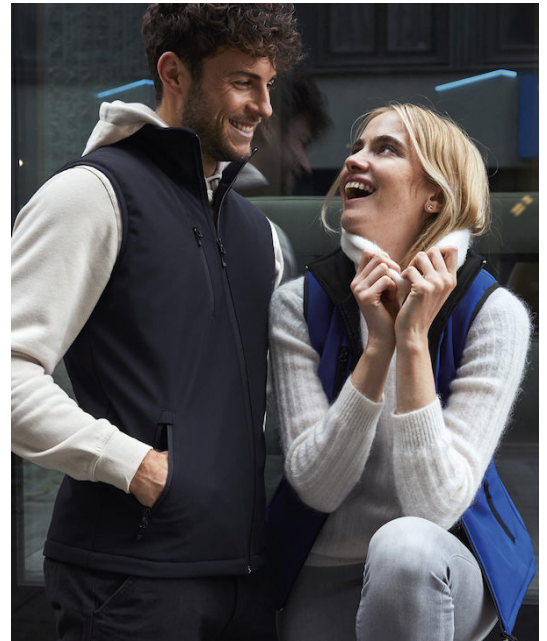

This is a selection from our collection, other brands, models and colors are possible, ask for it.

Expedition Vest
Printer 2261063
Expedition Vest Lady
Printer 2261064
Lightly padded body warmer provided with customizable colored zipper pullers.

Trial Vest Jacket
Printer 2261059
Trial Vest Lady Jacket
Printer 2261060
Softshell body warmer provided with customizable colored zipper pullers.
Water resistance: 3000 mm
Ademend: 3000 MVP

Wide selection of colors available

Padded Softshell Vest
Clique 020958
Padded Softshell Vest Lady
Clique 020959
Modern cut, padded softshell bodywarmer.
Water resistance: 5000mm

Type					
Printer	Expedition Vest/Expedition Vest Lady				
Printer	Trial Vest Jacket/Trial Vest Lady				
Clique	Padded Softshell Vest/Vest Lady				

Prices on request and depending of desired personalization and quantity

This is a selection from our collection, other brands, models and colors are possible, ask for it.

Santino Bodywarmer Oslo

Unisex
Padded regular fit with 2 side pockets and inside pocket with zipper.