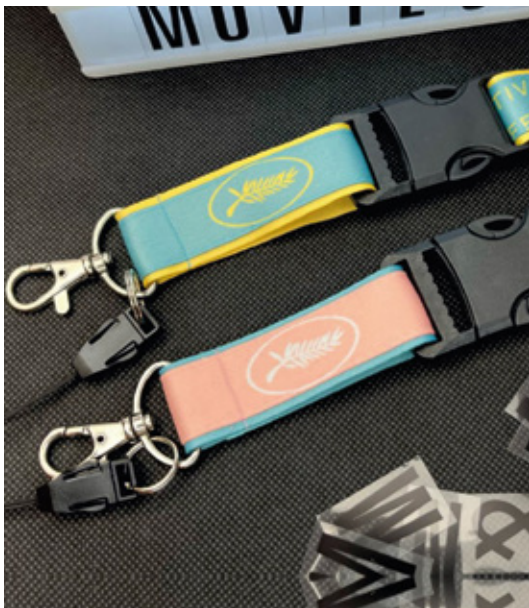

This is a selection from our collection, other options are possible, ask for it.

Sublimation Lanyard 1.6
 Size: 10, 15, 20, 25mm
 Minimum order quantity: 100
 Full color print

Deep Woven Nylon 6.78
 Size: 25mm
 Minimum order quantity: 300

Double Layer Lanyard 1.12

Size: 15/20mm, 20/25mm
 Minimum order quantity: 100
 Sublimation
 Woven
 Silkscreen

Double Hook Lanyard 1.8

Size: 10, 15, 20, 25mm
 Minimum order quantity: 100
 Full color print

Shoelace Lanyard 1.13

Size: 10, 15mm
 Minimum order quantity: 100
 Silkscreen
 Sublimation

Accessories on the next page

Prices on request and depending of desired personalisation and quantity

CARABINES

BUCKLES & OTHERS

PHONE STRAPS

WRISTBAND CLOSURES

Event Wristband 1.22
 Size: 10, 15mm
 Minimum order quantity: 100
 Sublimation

Prices on request and depending of desired personalisation and quantity

Plastic cards

Basic specifications of a standard card:
 Material: white PVC (cards may also have a different material color).
 Format: 86×54 mm (CR-80), or non-standard size or shape
 Thickness: 0.76 mm (760 microns)
 High-quality, precise offset printing – full CMYK or PANTONE color
 Glossy or matte lamination
 Many options are possible, ask for it