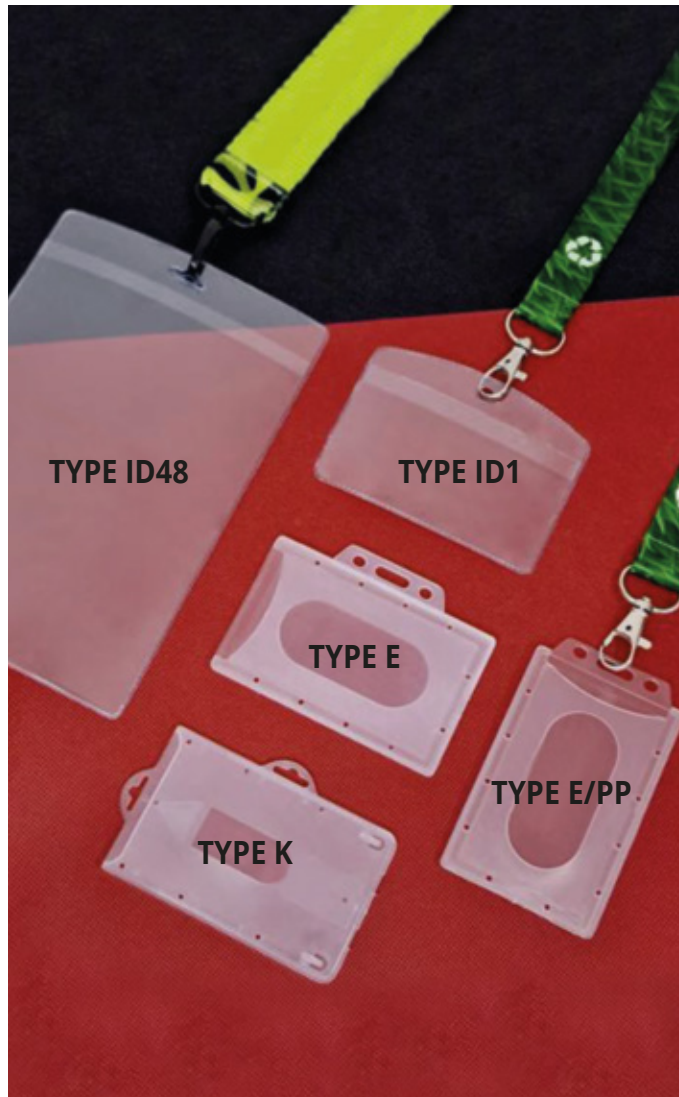

Plastic cards

Basic specifications of a standard card:
Material: white PVC (cards may also have a different material color).
Format: 86×54 mm (CR-80), or non-standard size or shape
Thickness: 0.76 mm (760 microns)
High-quality, precise offset printing – full CMYK or PANTONE color
Glossy or matte lamination
Many options are possible, ask for it

SOFT PLASTIC BADGE HOLDERS

TYPE ID48

TYPE ID1

HARD PLASTIC BADGE HOLDERS

TYPE E

TYPE E/PP

TYPE K

Prices on request and depending of desired personalisation and quantity