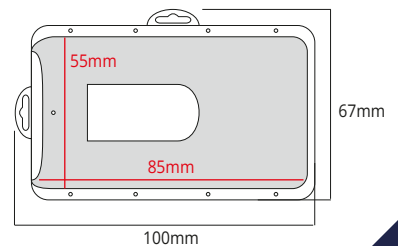

TYPE K

Prices on request and depending of desired personalisation and quantity