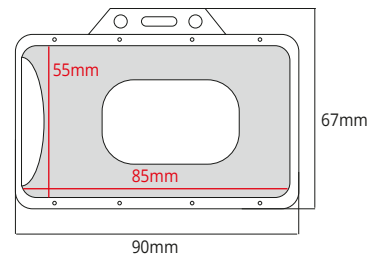

HARD PLASTIC BADGE HOLDERS

TYPE E