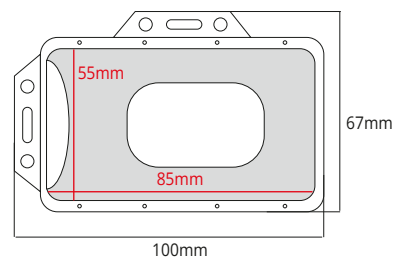

Plastic cards

Basic specifications of a standard card:
Material: white PVC (cards may also have a different material color).
Format: 86×54 mm (CR-80), or non-standard size or shape
Thickness: 0.76 mm (760 microns)
High-quality, precise offset printing – full CMYK or PANTONE color
Glossy or matte lamination
Many options are possible, ask for it

SOFT PLASTIC BADGE HOLDERS

TYPE ID48

TYPE ID1

HARD PLASTIC BADGE HOLDERS

TYPE E

TYPE E/PP

TYPE K

Prices on request and depending of desired personalisation and quantity