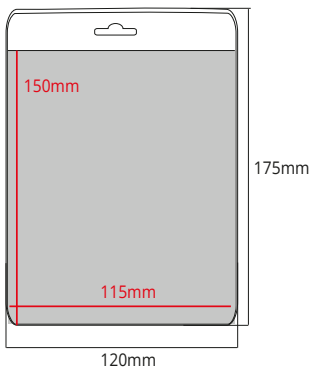

SOFT PLASTIC BADGE HOLDERS

TYPE ID48