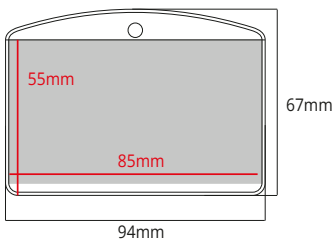

Plastic cards

Basic specifications of a standard card:
Material: white PVC (cards may also have a different material color).
Format: 86×54 mm (CR-80), or non-standard size or shape
Thickness: 0.76 mm (760 microns)
High-quality, precise offset printing – full CMYK or PANTONE color
Glossy or matte lamination
Many options are possible, ask for it

SOFT PLASTIC BADGE HOLDERS

TYPE ID48

TYPE ID1

HARD PLASTIC BADGE HOLDERS

TYPE E

TYPE E/PP

TYPE K

Prices on request and depending of desired personalisation and quantity