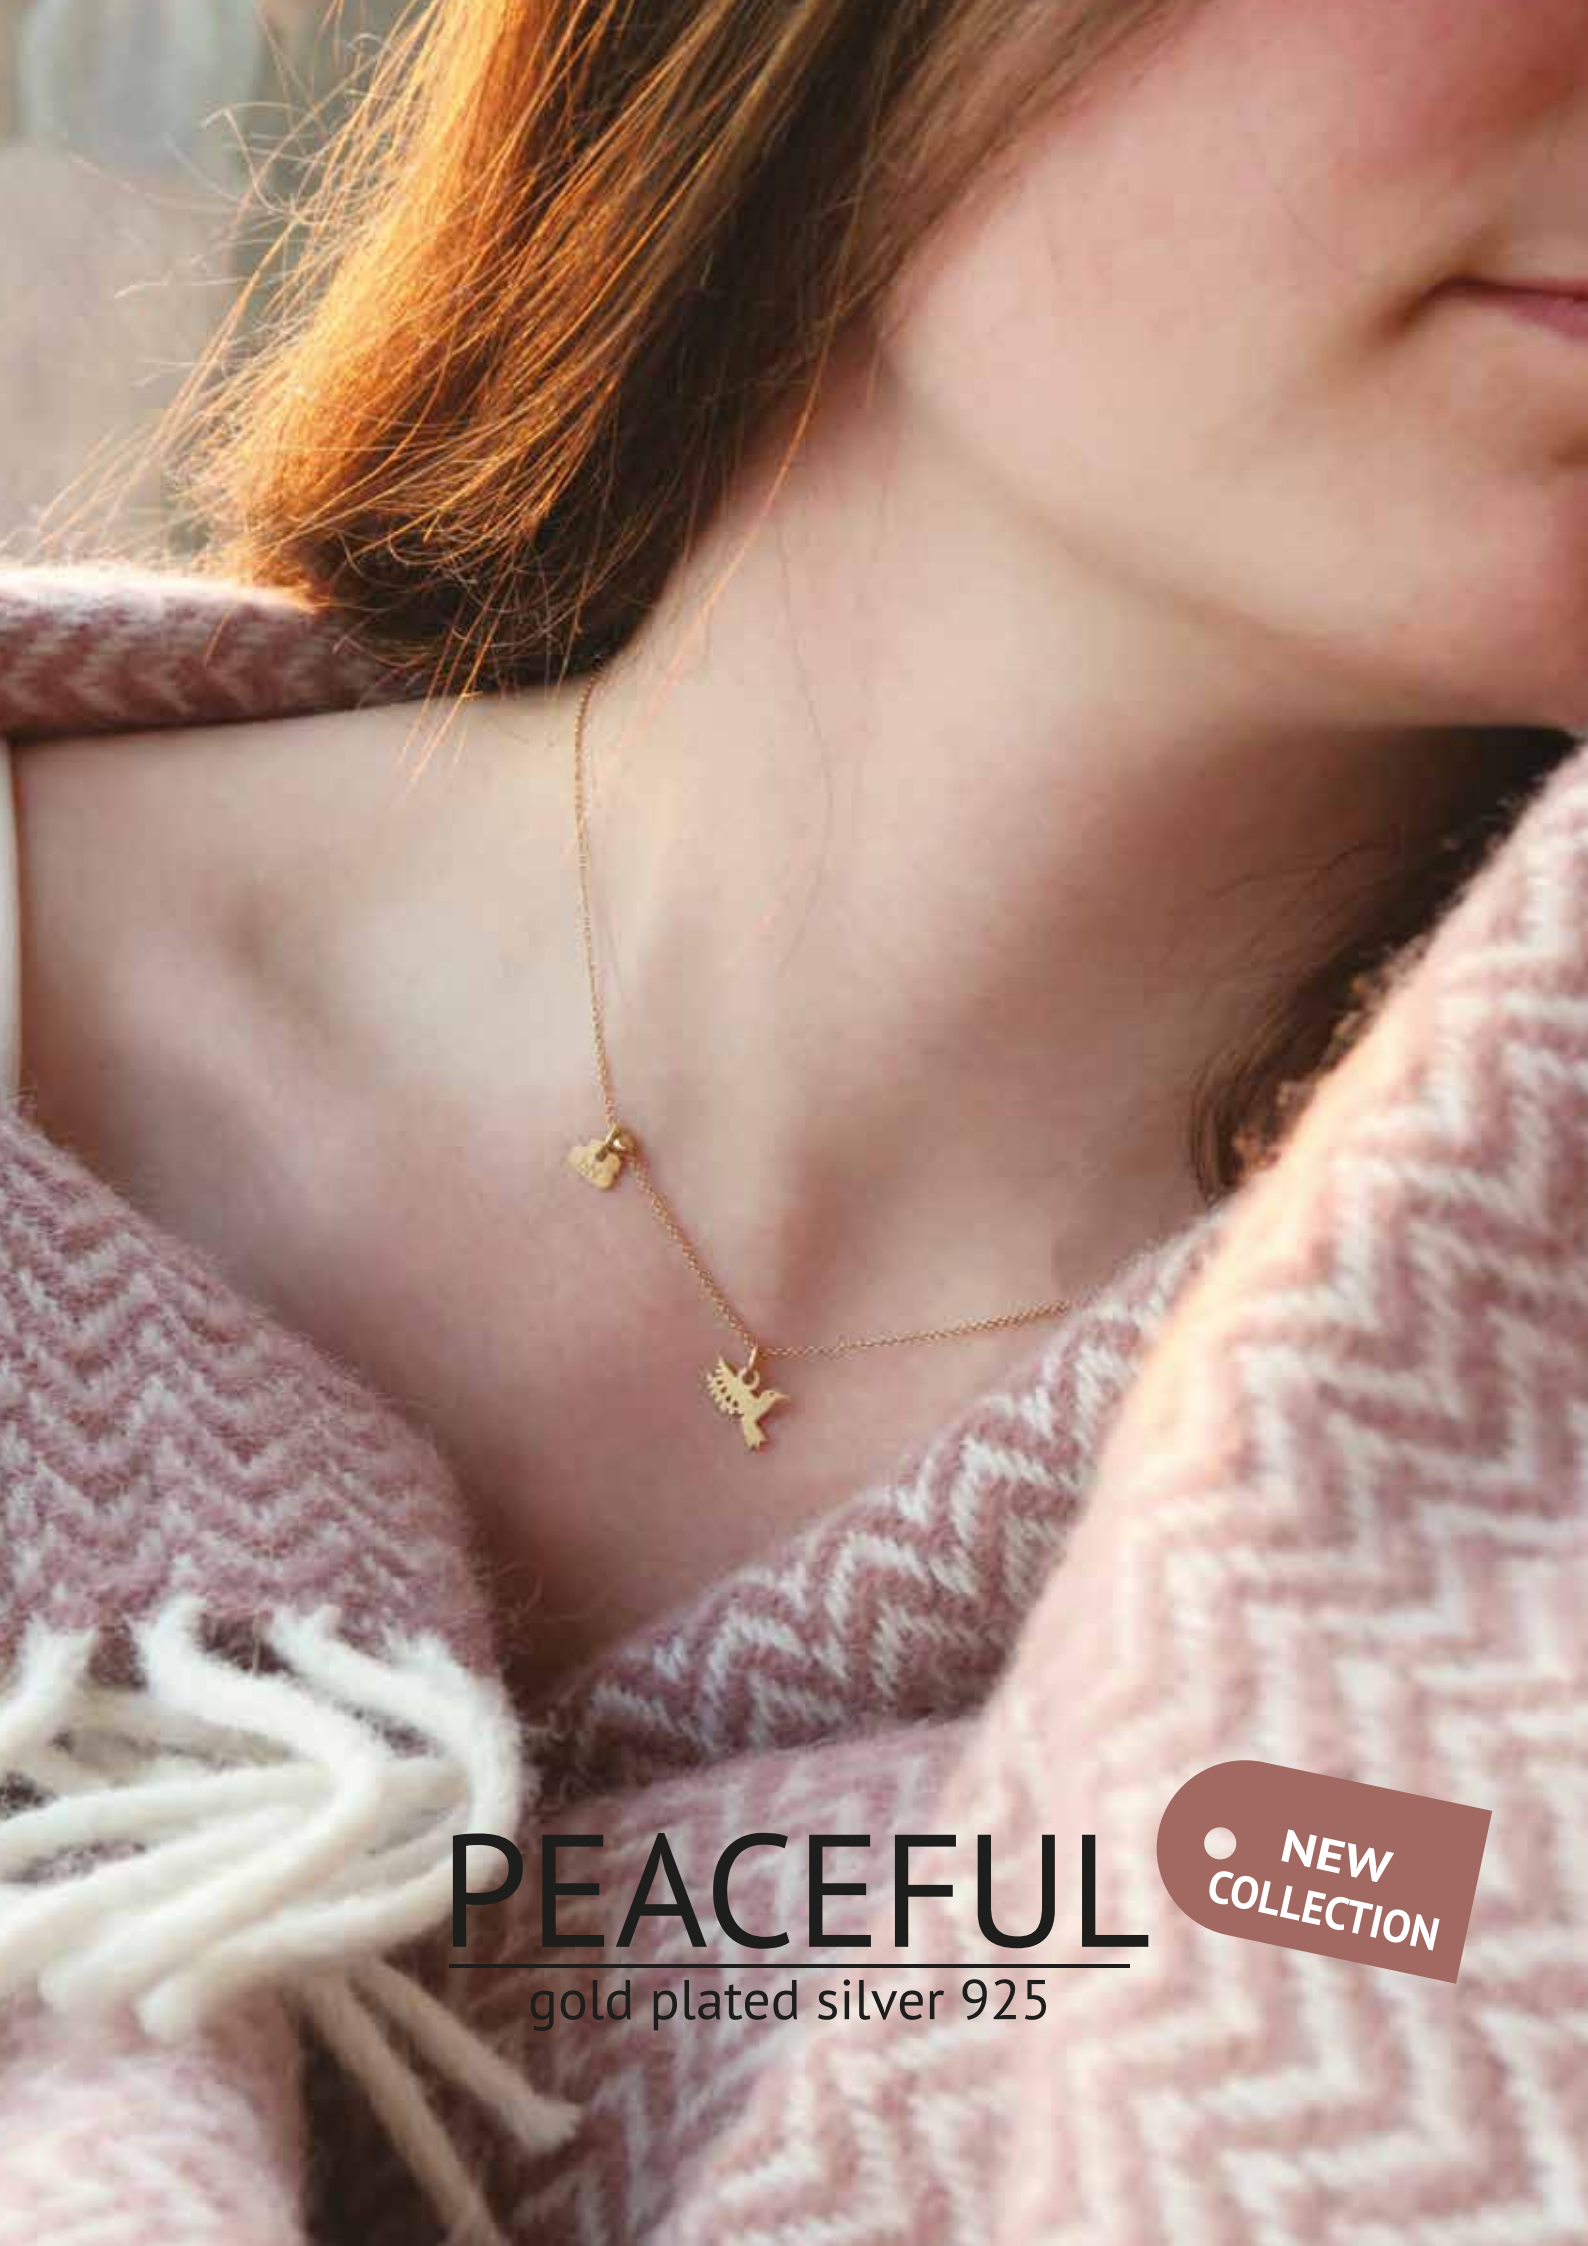

smile & share it
put stars in eyes
be original

PEACEFUL

gold plated silver 925

● NEW
COLLECTION

BIRD
Pendant + chain
PFULNBIRD01G

FLOWER

Pendant + chain
PFULNBFLOW01G

HORSE