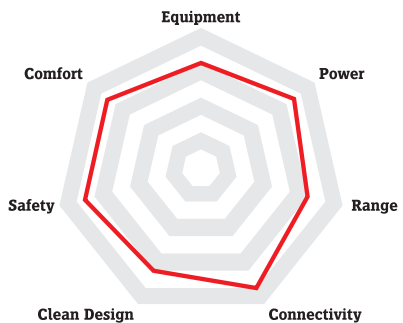

Product matrix

ST1 The Legend Reloaded

The top-class beginner Speed Pedelec with elegant design and the reliable, powerful drive for modern mobility and maximum performance.

Deep Petrol: EUR 5 228,-
Light Grey | Dark Grey: EUR 5 168,-

Frame:
● Deep Petrol ● Light Grey ● Dark Grey

- 670 W, 35 Nm, up to 45 km/h
- Range up to 120 km
- Customizable, comfortable riding position
- Connectivity via Bluetooth with unlock option

ST2 Dedicated to Drive

The efficient all-rounder among the fully connected Speed Pedelecs. Built to move forward. Powerful, customizable, with belt drive – making it especially low-maintenance and durable for more pleasure in commuting.

Royal Blue: EUR 6 368,-
Dark Grey: EUR 6 308,-

Frame:
● Royal Blue ● Dark Grey

- 750 W, 40 Nm, up to 45 km/h
- Range up to 120 km
- Customizable, comfortable riding position
- Connectivity via mobile phone network
- 5-speed hub gear and belt drive

ST3 Elegant Commuting

The ST3 is an extraordinarily dynamic Speed Pedelec that is ideal for daily use. The customizable riding position and the smart extras ensure comfortable, stylish and efficient mobility in commuter traffic.

ST3: EUR 7 290,-
ST3 Pinion: EUR 8 118,-

Frame:
● Deep Black ○ Cool White

- 820 W, 44 Nm, up to 45 km/h
- Range up to 150 km
- Customizable, comfortable riding position
- Connectivity via mobile phone network
- Award winning, integrated design

ST5 Driven by Perfection

On the ST5, exclusive high-end components such as ABS, electronic shifting system and maximally integrated design ensure the highest performance and excellent riding dynamics.

EUR 10 807,-

Frame:
● Granite Grey