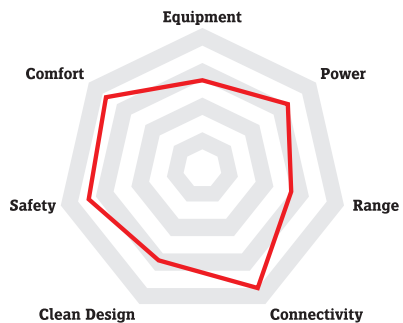

Product matrix

ST1 The Legend Reloaded

The top-class beginner Speed Pedelec with elegant design and the reliable, powerful drive for modern mobility and maximum performance.

Deep Petrol: EUR 5 228,-
Light Grey | Dark Grey: EUR 5 168,-

Frame:
● Deep Petrol ● Light Grey ● Dark Grey

- 670 W, 35 Nm, up to 45 km/h
- Range up to 120 km
- Customizable, comfortable riding position
- Connectivity via Bluetooth with unlock option

ST2 Dedicated to Drive

The efficient all-rounder among the fully connected Speed Pedelecs. Built to move forward. Powerful, customizable, with belt drive – making it especially low-maintenance and durable for more pleasure in commuting.

Royal Blue: EUR 6 368,-
Dark Grey: EUR 6 308,-

Frame:
● Royal Blue ● Dark Grey

- 750 W, 40 Nm, up to 45 km/h
- Range up to 120 km
- Customizable, comfortable riding position
- Connectivity via mobile phone network
- 5-speed hub gear and belt drive

ST3 Elegant Commuting

The ST3 is an extraordinarily dynamic Speed Pedelec that is ideal for daily use. The customizable riding position and the smart extras ensure comfortable, stylish and efficient mobility in commuter traffic.

ST3: EUR 7 290,-
ST3 Pinion: EUR 8 118,-

Frame:
● Deep Black ○ Cool White

- 820 W, 44 Nm, up to 45 km/h
- Range up to 150 km
- Customizable, comfortable riding position
- Connectivity via mobile phone network
- Award winning, integrated design

ST5 Driven by Perfection

On the ST5, exclusive high-end components such as ABS, electronic shifting system and maximally integrated design ensure the highest performance and excellent riding dynamics.

EUR 10 807,-

Frame:
● Granite Grey