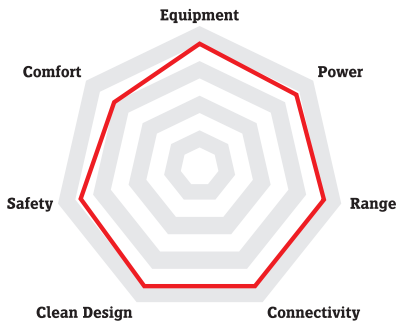

Product matrix

ST1 The Legend Reloaded

The top-class beginner Speed Pedelec with elegant design and the reliable, powerful drive for modern mobility and maximum performance.

Deep Petrol: EUR 5 228,-
Light Grey | Dark Grey: EUR 5 168,-

Frame:
● Deep Petrol ● Light Grey ● Dark Grey

- 670 W, 35 Nm, up to 45 km/h
- Range up to 120 km
- Customizable, comfortable riding position
- Connectivity via Bluetooth with unlock option

ST2 Dedicated to Drive

The efficient all-rounder among the fully connected Speed Pedelecs. Built to move forward. Powerful, customizable, with belt drive – making it especially low-maintenance and durable for more pleasure in commuting.

Royal Blue: EUR 6 368,-
Dark Grey: EUR 6 308,-

Frame:
● Royal Blue ● Dark Grey

- 750 W, 40 Nm, up to 45 km/h
- Range up to 120 km
- Customizable, comfortable riding position
- Connectivity via mobile phone network
- 5-speed hub gear and belt drive

ST3 Elegant Commuting

The ST3 is an extraordinarily dynamic Speed Pedelec that is ideal for daily use. The customizable riding position and the smart extras ensure comfortable, stylish and efficient mobility in commuter traffic.

ST3: EUR 7 290,-
ST3 Pinion: EUR 8 118,-

Frame:
● Deep Black ○ Cool White

- 820 W, 44 Nm, up to 45 km/h
- Range up to 150 km
- Customizable, comfortable riding position
- Connectivity via mobile phone network
- Award winning, integrated design

ST5 Driven by Perfection

On the ST5, exclusive high-end components such as ABS, electronic shifting system and maximally integrated design ensure the highest performance and excellent riding dynamics.

EUR 10 807,-

Frame:
● Granite Grey