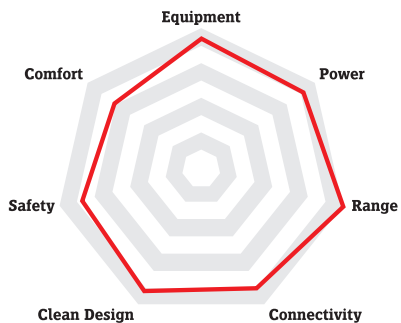

Product matrix

ST1 The Legend Reloaded

The top-class beginner Speed Pedelec with elegant design and the reliable, powerful drive for modern mobility and maximum performance.

Deep Petrol: EUR 5 228,-
Light Grey | Dark Grey: EUR 5 168,-

Frame:
● Deep Petrol ● Light Grey ● Dark Grey

- 670 W, 35 Nm, up to 45 km/h
- Range up to 120 km
- Customizable, comfortable riding position
- Connectivity via Bluetooth with unlock option

ST2 Dedicated to Drive

The efficient all-rounder among the fully connected Speed Pedelecs. Built to move forward. Powerful, customizable, with belt drive – making it especially low-maintenance and durable for more pleasure in commuting.

Royal Blue: EUR 6 368,-
Dark Grey: EUR 6 308,-

Frame:
● Royal Blue ● Dark Grey

- 750 W, 40 Nm, up to 45 km/h
- Range up to 120 km
- Customizable, comfortable riding position
- Connectivity via mobile phone network
- 5-speed hub gear and belt drive

ST3 Elegant Commuting

The ST3 is an extraordinarily dynamic Speed Pedelec that is ideal for daily use. The customizable riding position and the smart extras ensure comfortable, stylish and efficient mobility in commuter traffic.

ST3: EUR 7 290,-
ST3 Pinion: EUR 8 118,-

Frame:
● Deep Black ○ Cool White

- 820 W, 44 Nm, up to 45 km/h
- Range up to 150 km
- Customizable, comfortable riding position
- Connectivity via mobile phone network
- Award winning, integrated design

ST5 Driven by Perfection

On the ST5, exclusive high-end components such as ABS, electronic shifting system and maximally integrated design ensure the highest performance and excellent riding dynamics.

EUR 10 807,-

Frame:
● Granite Grey