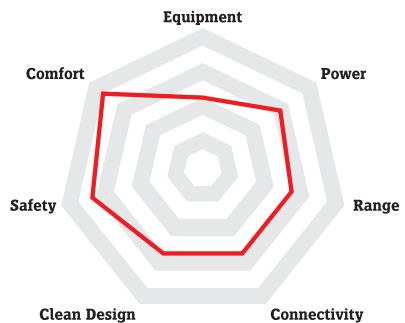

Product matrix

ST1 The Legend Reloaded

The top-class beginner Speed Pedelec with elegant design and the reliable, powerful drive for modern mobility and maximum performance.

Deep Petrol: EUR 5 228,-
Light Grey | Dark Grey: EUR 5 168,-

Frame:
● Deep Petrol ● Light Grey ● Dark Grey

- 670 W, 35 Nm, up to 45 km/h
- Range up to 120 km
- Customizable, comfortable riding position
- Connectivity via Bluetooth with unlock option

ST2 Dedicated to Drive

The efficient all-rounder among the fully connected Speed Pedelecs. Built to move forward. Powerful, customizable, with belt drive – making it especially low-maintenance and durable for more pleasure in commuting.

Royal Blue: EUR 6 368,-
Dark Grey: EUR 6 308,-

Frame:
● Royal Blue ● Dark Grey

- 750 W, 40 Nm, up to 45 km/h
- Range up to 120 km
- Customizable, comfortable riding position
- Connectivity via mobile phone network
- 5-speed hub gear and belt drive

ST3 Elegant Commuting

The ST3 is an extraordinarily dynamic Speed Pedelec that is ideal for daily use. The customizable riding position and the smart extras ensure comfortable, stylish and efficient mobility in commuter traffic.

ST3: EUR 7 290,-
ST3 Pinion: EUR 8 118,-

Frame:
● Deep Black ○ Cool White

- 820 W, 44 Nm, up to 45 km/h
- Range up to 150 km
- Customizable, comfortable riding position
- Connectivity via mobile phone network
- Award winning, integrated design

ST5 Driven by Perfection

On the ST5, exclusive high-end components such as ABS, electronic shifting system and maximally integrated design ensure the highest performance and excellent riding dynamics.

EUR 10 807,-

Frame:
● Granite Grey