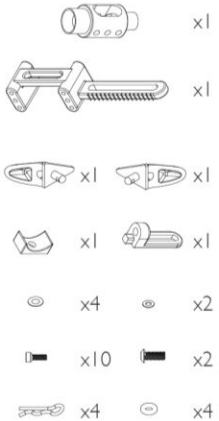

NHA439 Back mirror and exhaust pipe

NHA440 12mm HEX (T 5mm/8mm)

NHA441 5x8x2.5 Metal bushing