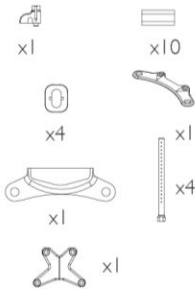

NHA410 Front Bumper Holder Set

NHA411 T410 Shock Tower