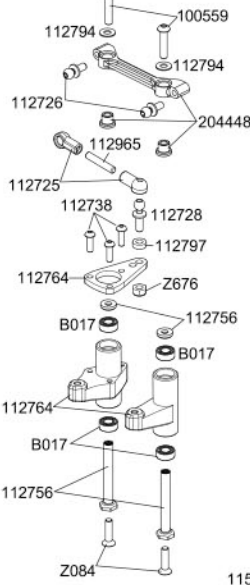

EXPLODED VIEW

Front Shock Set 204392

Center Differential

Front Shocks

Front Swaybar 112798

Front Differential

Front Vorne Avant