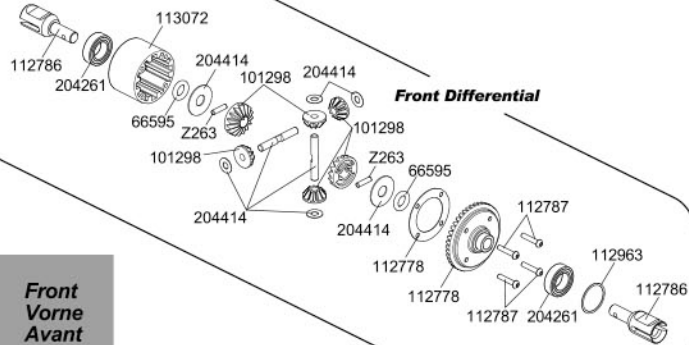

EXPLODED VIEW

Front Shock Set 204392

Center Differential

Front Shocks

Front Swaybar 112798

Front Differential

Front Vorne Avant