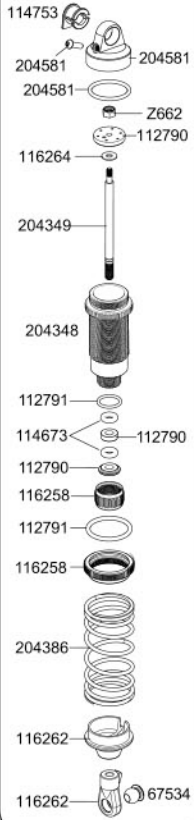

EXPLODED VIEW

Front Shock Set 204392

Center Differential

Front Shocks

Front Swaybar 112798

Front Differential

Front Vorne Avant