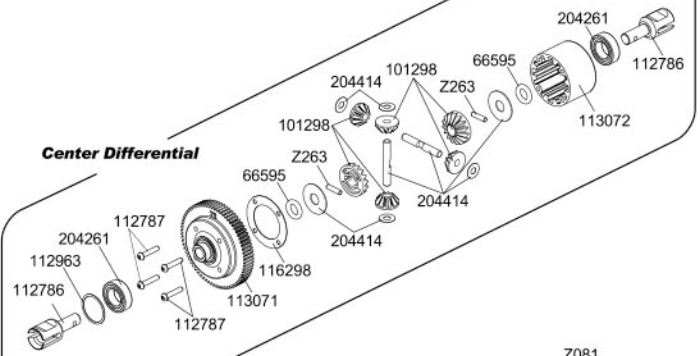

EXPLODED VIEW

Front Shock Set 204392

Center Differential

Front Shocks

Front Swaybar 112798

Front Differential

Front Vorne Avant