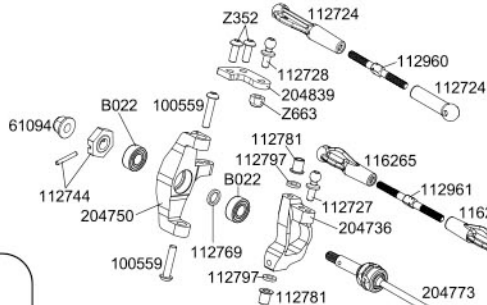

EXPLODED VIEW

Front Shock Set 204392

Center Differential

Front Shocks

Front Swaybar 112798

Front Differential

Front Vorne Avant