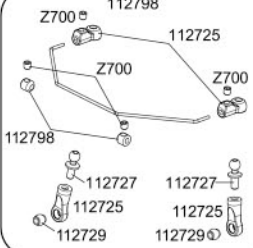

EXPLODED VIEW

Front Shock Set 204392

Center Differential

Front Shocks

Front Swaybar 112798

Front Differential

Front Vorne Avant