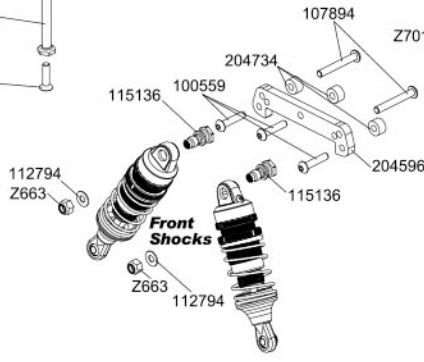

EXPLODED VIEW

Front Shock Set 204392

Center Differential

Front Shocks

Front Swaybar 112798

Front Differential

Front Vorne Avant