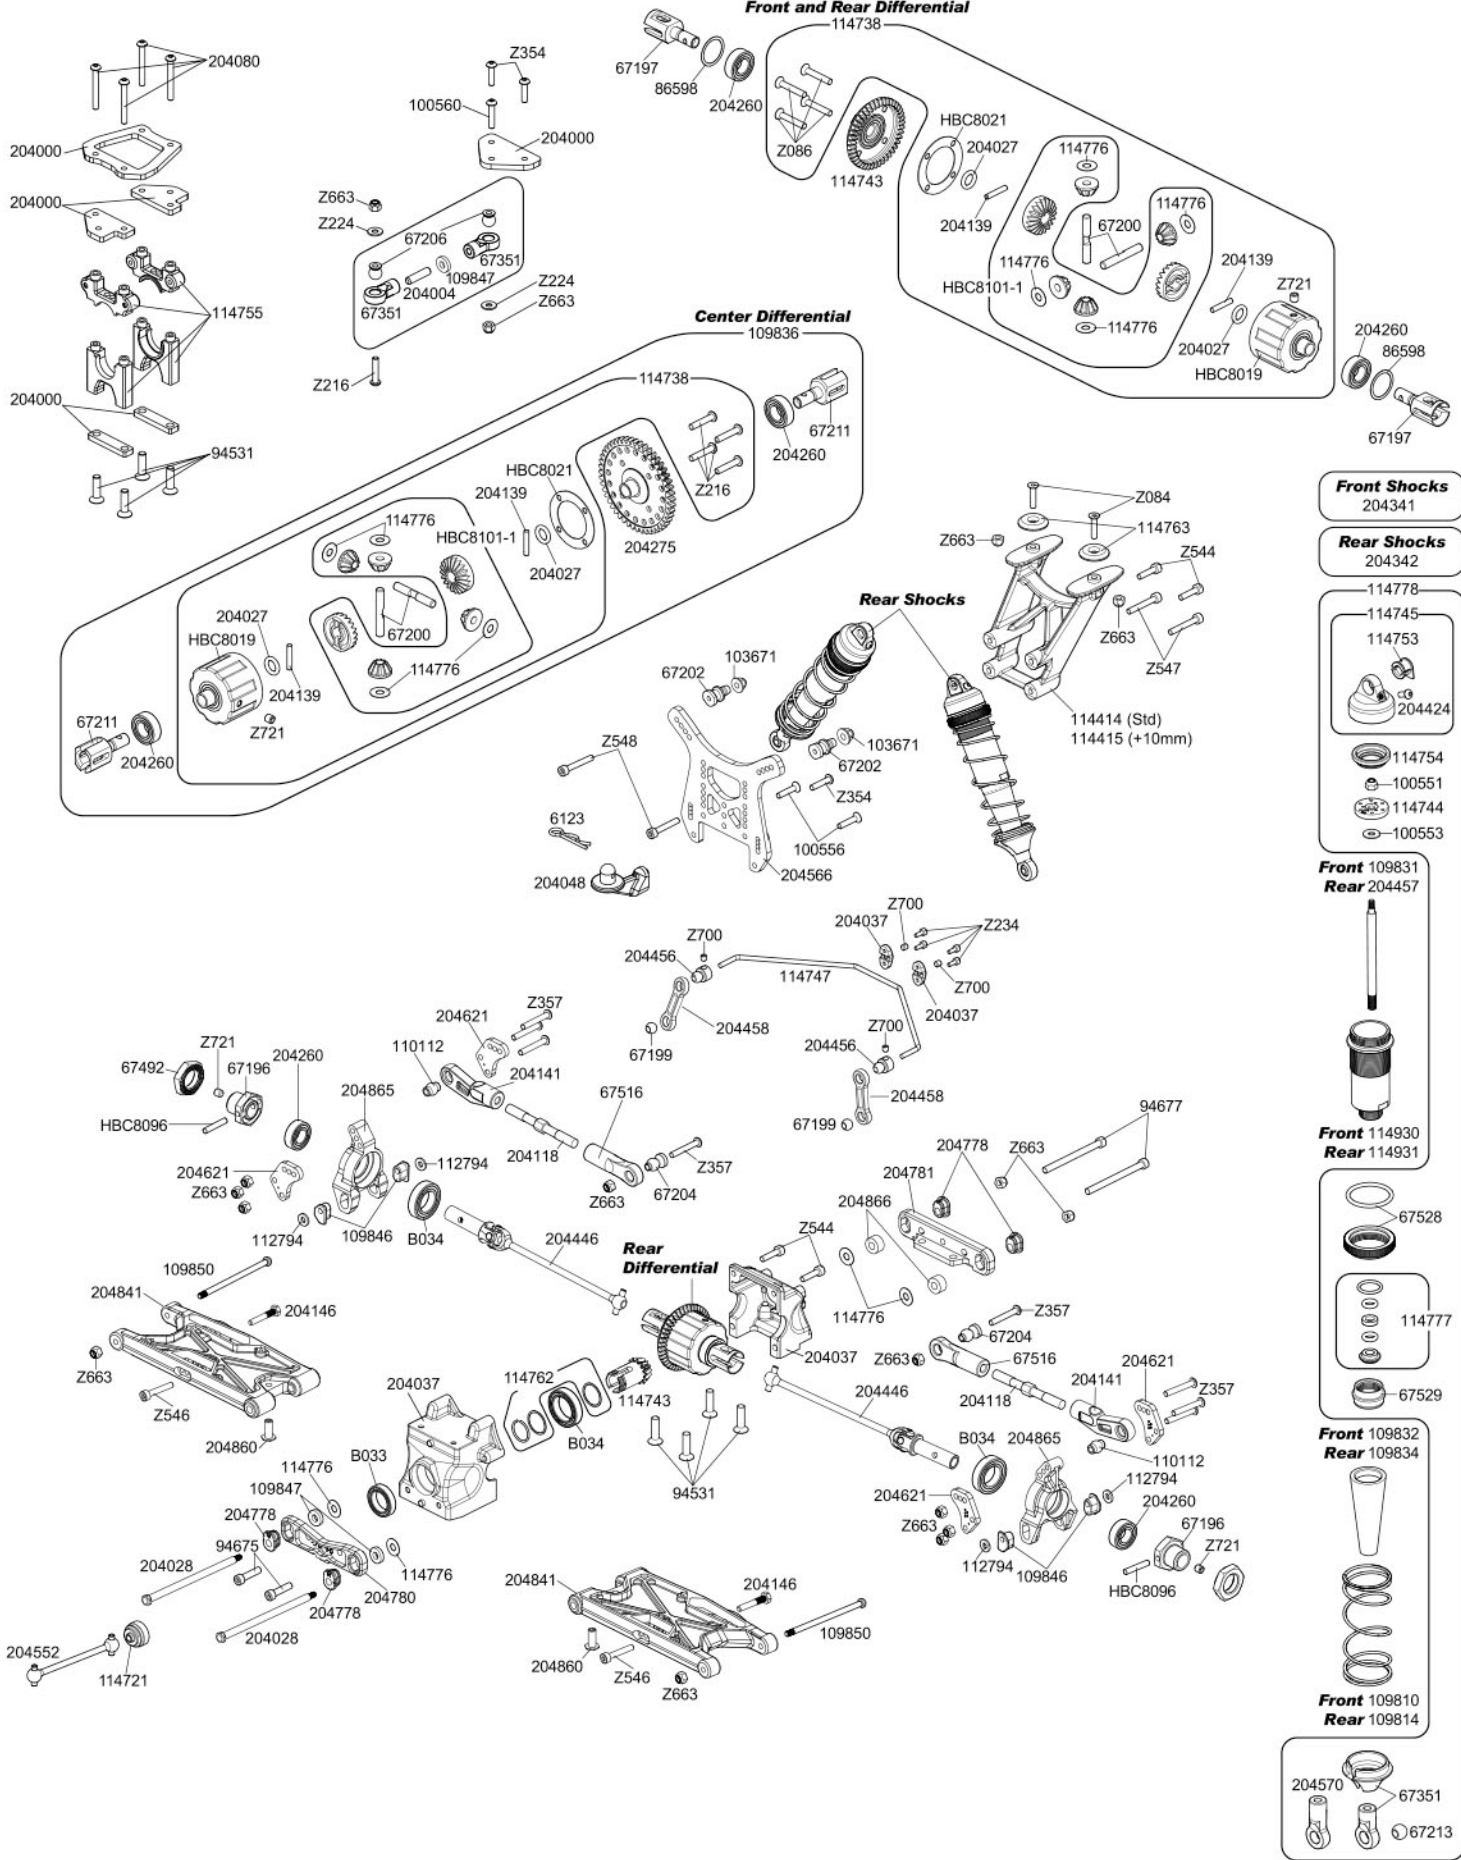

EXPLODED VIEW

Front and Rear Differential

Center Differential

Rear Shocks

Rear Differential

Front Shocks
204341

Rear Shocks
204342

- 114778
- 114745
- 114753
- 204424
- 114754
- 100551
- 114744
- 100553

Front 109831
Rear 204457

Front 114930
Rear 114931

- 67528
- 114777
- 67529

Front 109832
Rear 109834

Front 109810
Rear 109814

- 204570
- 67351
- 67213