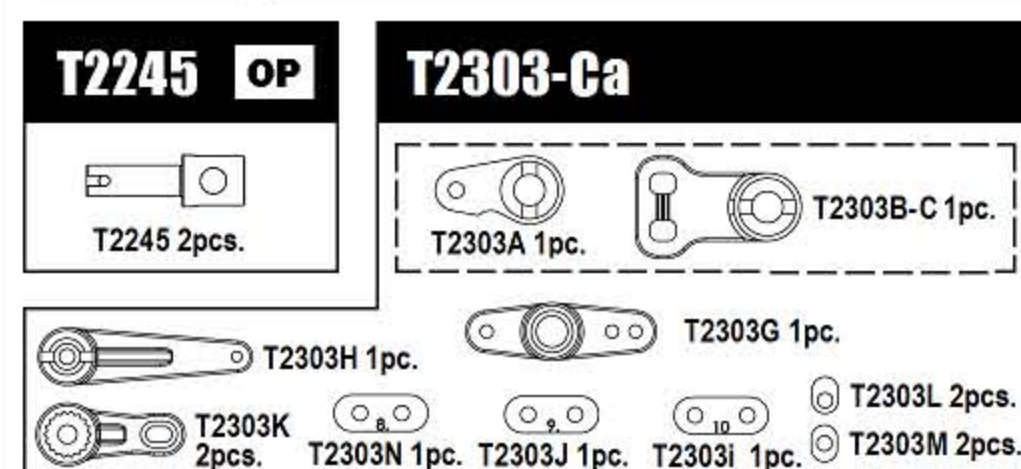

- T2228 DIFF. CROSS SHAFT (STEEL) [OP]
- T2229 ϕ 3x9.8 PIN
- T2230a 1st. SPUR GEAR 52T [OP]
- T2231a 1st. SPUR GEAR 53T
- T2232a 1st. SPUR GEAR 54T [OP]
- A2234 S5 SOFT O-RINGS (RED50°) [OP]
- T2236 BELT TENSIONER
- T2237 PULLEY ADAPTER
- T2238a 2nd. SPUR GEAR 47T [OP]
- T2239a 2nd. SPUR GEAR 48T
- T2240a 2nd. SPUR GEAR 49T [OP]
- T2241a AL. AXLE SHAFT [OP]
- T2242 ADJUSTABLE FRONT ONEWAY [OP]
- T2245 OUTDRIVE ADJUSTABLE ONEWAY [OP]
- T2303-Ca SERVO SAVER PARTS
- T2306-Ba SERVO SAVER UPPER MOUNT /ARB MOUNT
- T2308-Ba RC MODULE