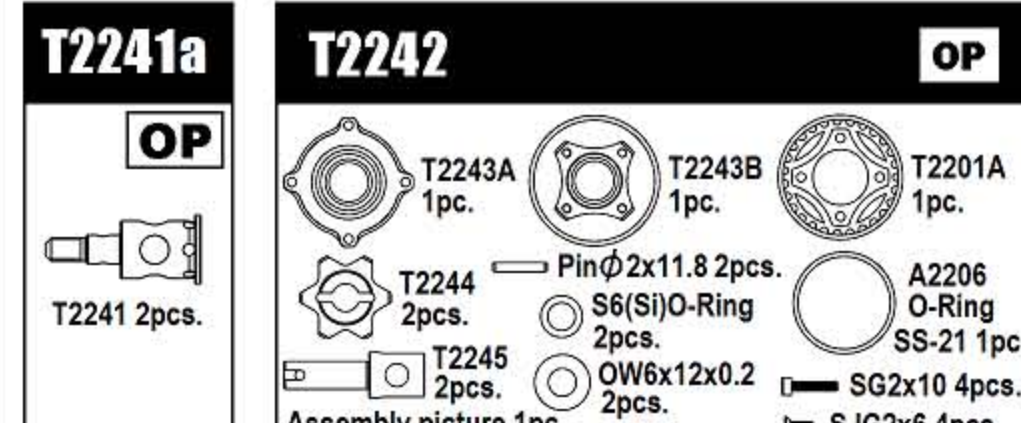

- T2228 DIFF. CROSS SHAFT (STEEL) [OP]
- T2229 ϕ 3x9.8 PIN
- T2230a 1st. SPUR GEAR 52T [OP]
- T2231a 1st. SPUR GEAR 53T
- T2232a 1st. SPUR GEAR 54T [OP]
- A2234 S5 SOFT O-RINGS (RED50°) [OP]
- T2236 BELT TENSIONER
- T2237 PULLEY ADAPTER
- T2238a 2nd. SPUR GEAR 47T [OP]
- T2239a 2nd. SPUR GEAR 48T
- T2240a 2nd. SPUR GEAR 49T [OP]
- T2241a AL. AXLE SHAFT [OP]
- T2242 ADJUSTABLE FRONT ONEWAY [OP]
- T2245 OUTDRIVE ADJUSTABLE ONEWAY [OP]
- T2303-Ca SERVO SAVER PARTS
- T2306-Ba SERVO SAVER UPPER MOUNT /ARB MOUNT
- T2308-Ba RC MODULE