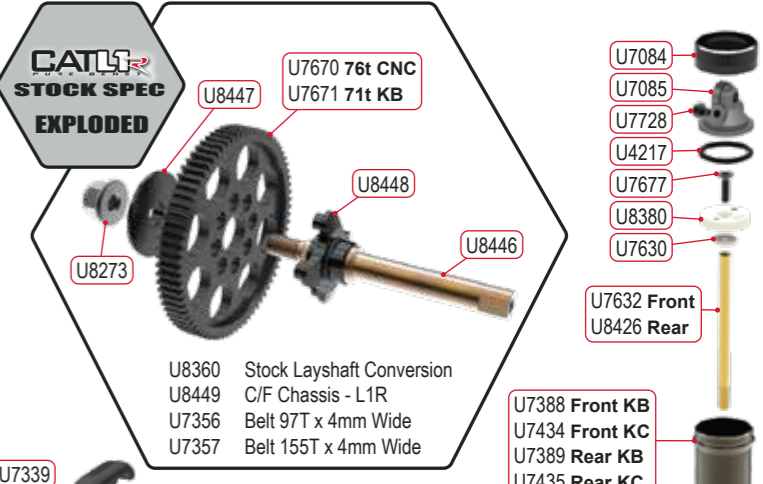

**Big Bore Springs Front (Medium)**

- CR177 CORE RC Big Bore Spring Tuning Set; Med 7prs
- CR179 Big Bore Spring; Med White - 2.8 pr
- CR180 Big Bore Spring; Med Red - 3.1 pr
- CR181 Big Bore Spring; Med Green - 3.4 pr
- CR182 Big Bore Spring; Med Blue - 3.7 pr **KB**
- CR183 Big Bore Spring; Med Black - 4.0 pr
- CR635 Big Bore Spring; Med Orange - 4.3 pr
- CR636 Big Bore Spring; Med Yellow - 4.6 pr

**Big Bore Springs Rear (Long)**

- CR178 CORE RC Big Bore Spring Tuning Set; Long 7prs
- CR184 Big Bore Spring; Long White - 1.8 pr
- CR185 Big Bore Spring; Long Red - 2.0 pr
- CR186 Big Bore Spring; Long Green - 2.2 pr **KB**
- CR187 Big Bore Spring; Long Blue - 2.4 pr
- CR188 Big Bore Spring; Long Black - 2.6 pr
- CR699 Big Bore Spring; Long Orange - 2.8 pr
- CR700 Big Bore Spring; Long Yellow - 3.0 pr
- CR808 High Response Spring; Long Red - 2.0 lb/in (pr)
- CR809 High Response Spring; Long Green - 2.2 lb/in (pr)
- CR810 High Response Spring; Long Blue - 2.4 lb/in (pr)
- CR811 High Response Spring; Long Black - 2.6 lb/in (pr)
- CR812 High Response Spring Tuning Set Long 4prs

- U4741 6mm Offset Servo Arms
- AX011 Aerox Alloy Servo 25T
- AX012 Aerox Alloy Servo 23T

- Wheels**
- U4365 Wheel; Hex Rear - Black - Off Road - pr
  - U4366 Wheel; Hex Rear - White - Off Road - pr
  - U4495 Wheel; Hex Front - Black - 4wd - pr
  - U4496 Wheel; Hex Front - White - 4wd - pr
  - U7458 Wheel Front 4WD - Neon Yellow v2 - pr
  - U7459 Wheel Front 4WD - Neon Yellow v2 - 5pr
  - U7460 Wheel Rear Off-Road - Neon Yellow v2 - pr
  - U7461 Wheel Rear Off-Road - Neon Yellow v2 - 5pr
  - U7468 Wheel Front 4WD - White - 5pr
  - U7469 Wheel Rear Off-Road - White - 5pr