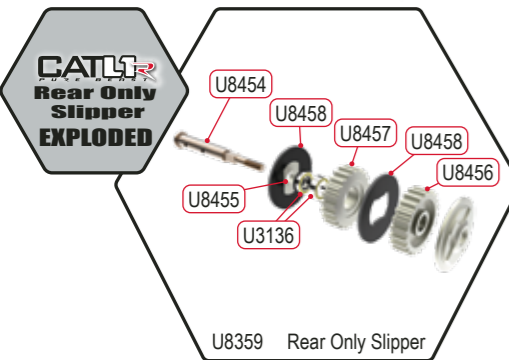

Big Bore Springs Rear (Long)

- CR178 CORE RC Big Bore Spring Tuning Set; Long 7prs
- CR184 Big Bore Spring; Long White - 1.8 pr
- CR185 Big Bore Spring; Long Red - 2.0 pr
- CR186 Big Bore Spring; Long Green - 2.2 pr **KB**
- CR187 Big Bore Spring; Long Blue - 2.4 pr
- CR188 Big Bore Spring; Long Black - 2.6 pr
- CR699 Big Bore Spring; Long Orange - 2.8 pr
- CR700 Big Bore Spring; Long Yellow - 3.0 pr
- CR808 High Response Spring; Long Red - 2.0 lb/in (pr)
- CR809 High Response Spring; Long Green - 2.2 lb/in (pr)
- CR810 High Response Spring; Long Blue - 2.4 lb/in (pr)
- CR811 High Response Spring; Long Black - 2.6 lb/in (pr)
- CR812 High Response Spring Tuning Set Long 4prs

- U4741 6mm Offset Servo Arms
- AX011 Aerox Alloy Servo 25T
- AX012 Aerox Alloy Servo 23T