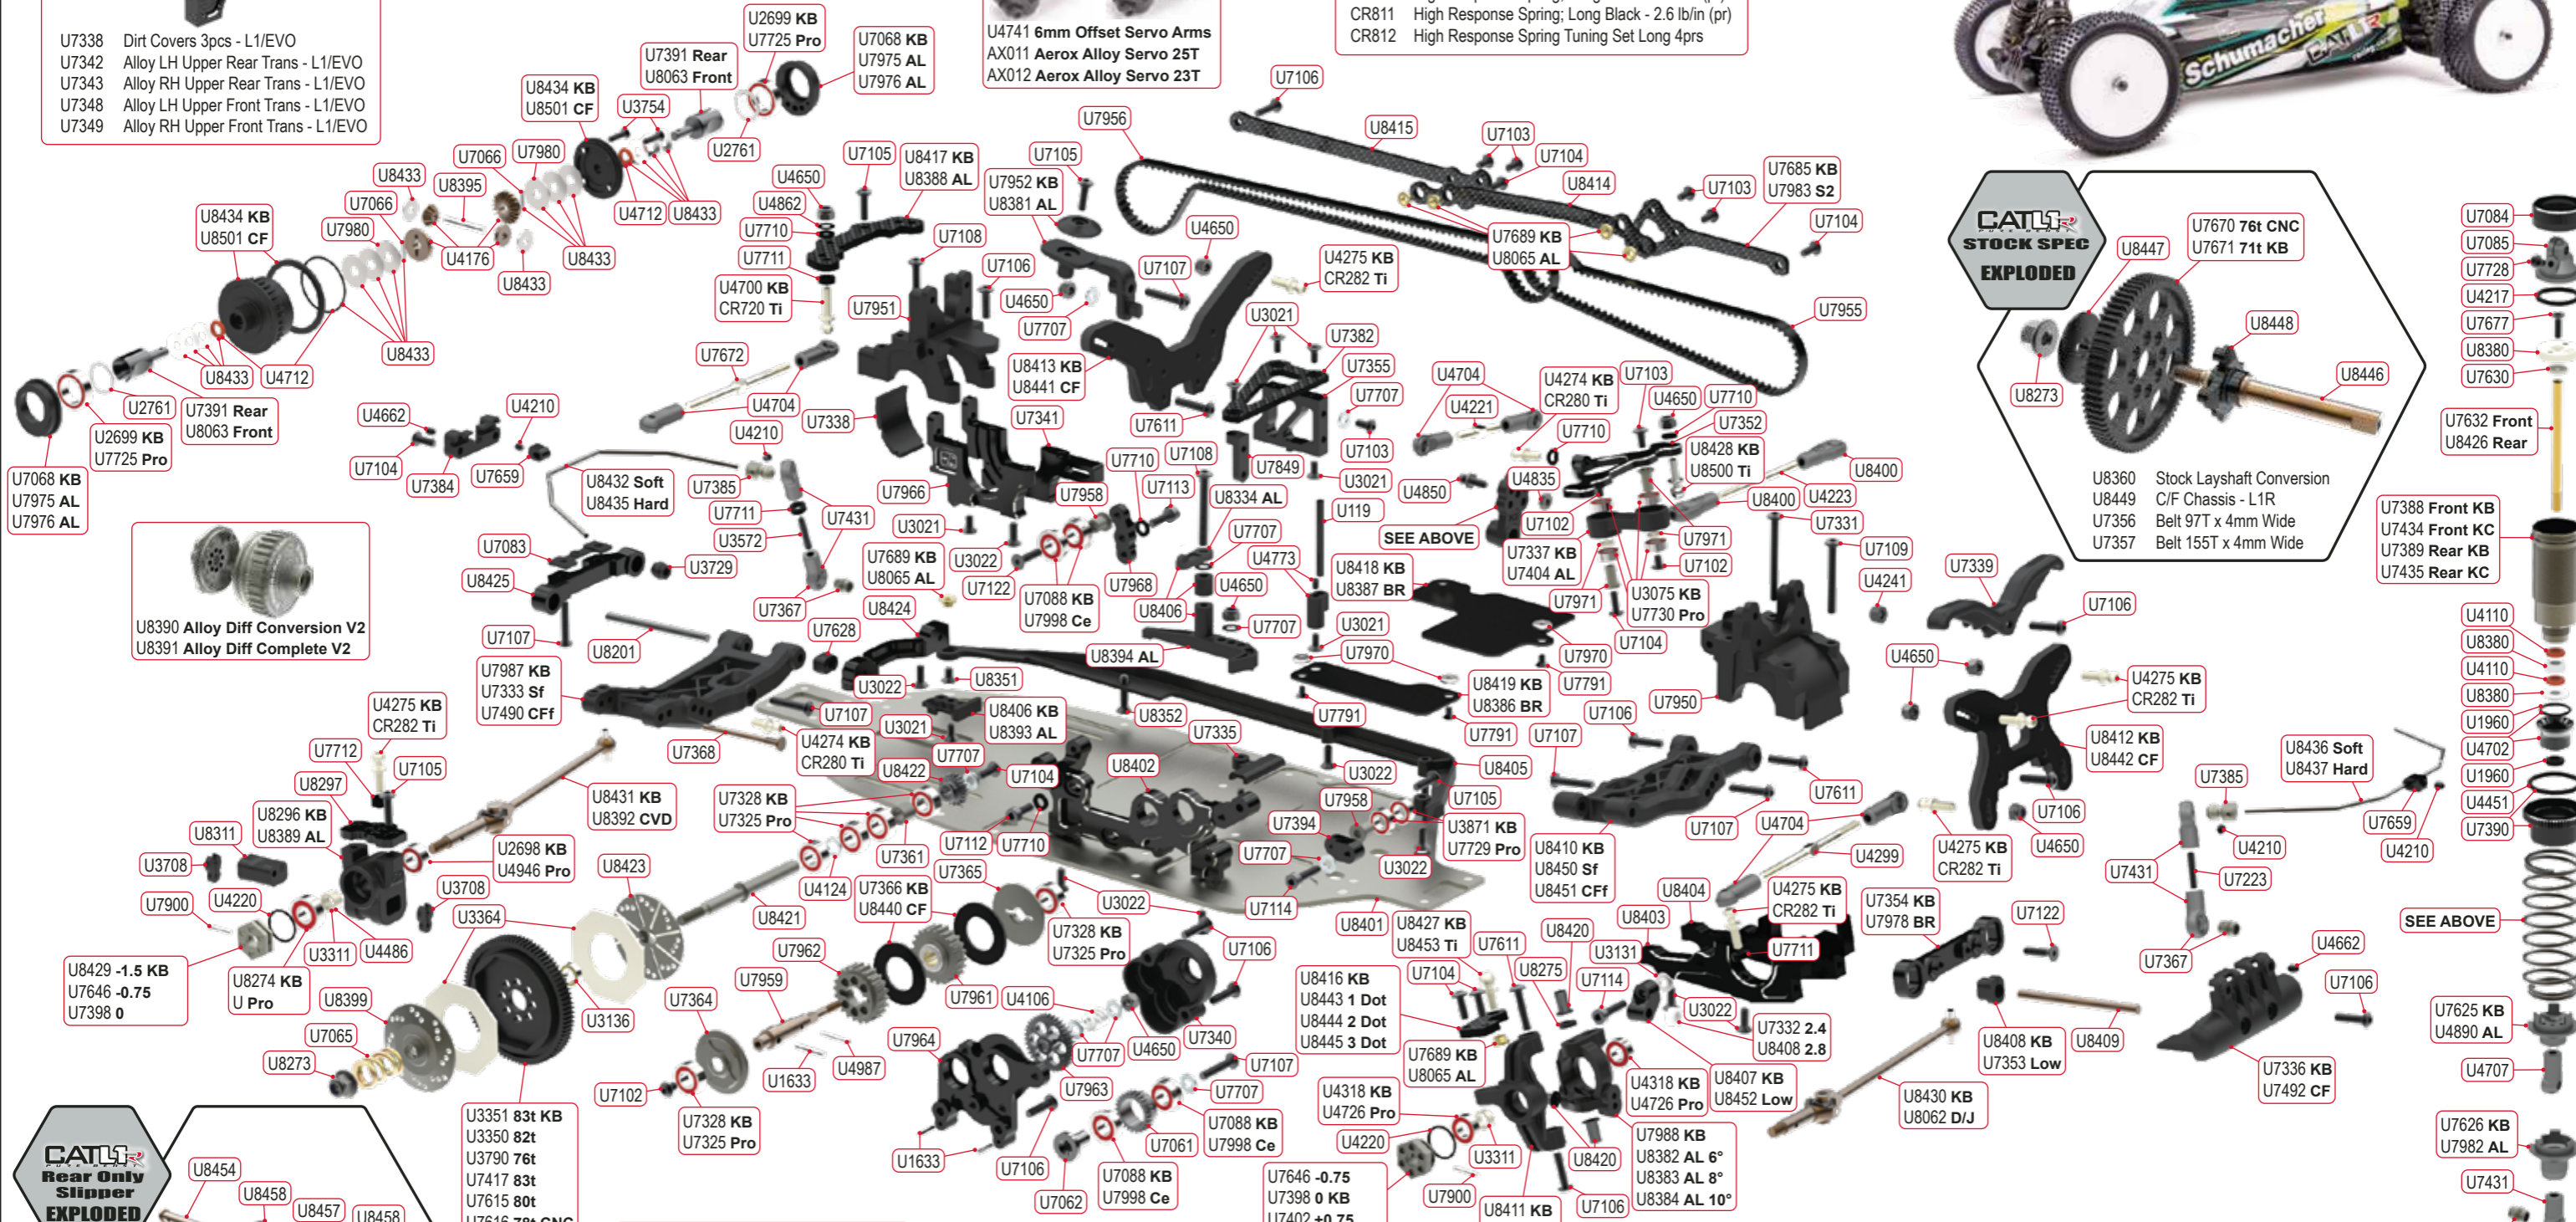

**Big Bore Springs Front (Medium)**

- CR177 CORE RC Big Bore Spring Tuning Set; Med 7prs
- CR179 Big Bore Spring; Med White - 2.8 pr
- CR180 Big Bore Spring; Med Red - 3.1 pr
- CR181 Big Bore Spring; Med Green - 3.4 pr
- CR182 Big Bore Spring; Med Blue - 3.7 pr **KB**
- CR183 Big Bore Spring; Med Black - 4.0 pr
- CR635 Big Bore Spring; Med Orange - 4.3 pr
- CR636 Big Bore Spring; Med Yellow - 4.6 pr

**Big Bore Springs Rear (Long)**

- CR178 CORE RC Big Bore Spring Tuning Set; Long 7prs
- CR184 Big Bore Spring; Long White - 1.8 pr
- CR185 Big Bore Spring; Long Red - 2.0 pr
- CR186 Big Bore Spring; Long Green - 2.2 pr **KB**
- CR187 Big Bore Spring; Long Blue - 2.4 pr
- CR188 Big Bore Spring; Long Black - 2.6 pr
- CR699 Big Bore Spring; Long Orange - 2.8 pr
- CR700 Big Bore Spring; Long Yellow - 3.0 pr
- CR808 High Response Spring; Long Red - 2.0 lb/in (pr)
- CR809 High Response Spring; Long Green - 2.2 lb/in (pr)
- CR810 High Response Spring; Long Blue - 2.4 lb/in (pr)
- CR811 High Response Spring; Long Black - 2.6 lb/in (pr)
- CR812 High Response Spring Tuning Set Long 4prs

- U4741 6mm Offset Servo Arms
- AX011 Aerox Alloy Servo 25T
- AX012 Aerox Alloy Servo 23T

- Wheels**
- U4365 Wheel; Hex Rear - Black - Off Road - pr
  - U4366 Wheel; Hex Rear - White - Off Road - pr
  - U4495 Wheel; Hex Front - Black - 4wd - pr
  - U4496 Wheel; Hex Front - White - 4wd - pr
  - U7458 Wheel Front 4WD - Neon Yellow v2 - pr
  - U7459 Wheel Front 4WD - Neon Yellow v2 - 5pr
  - U7460 Wheel Rear Off-Road - Neon Yellow v2 - pr
  - U7461 Wheel Rear Off-Road - Neon Yellow v2 - 5pr
  - U7468 Wheel Front 4WD - White - 5pr
  - U7469 Wheel Rear Off-Road - White - 5pr