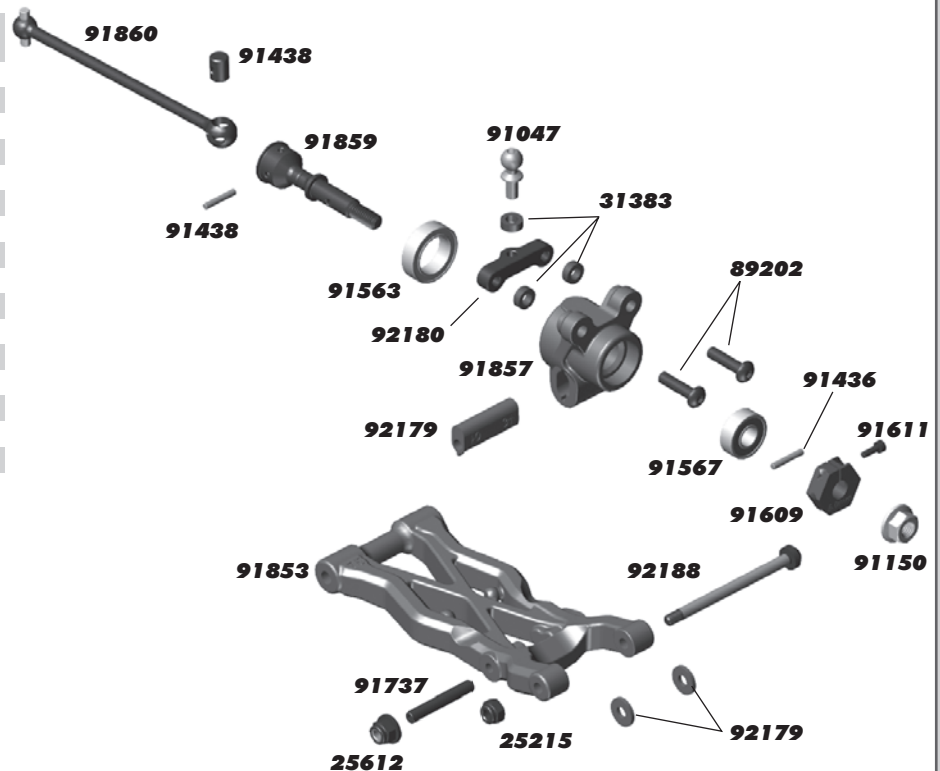

:: Rear Arm

25187	M3 x 14mm BHCS	10
25215	M3 Locknut, Black	10
25612	Locknuts, M3, flanged, black	10
31383	Ballstud Washers, 5.5x3.0x2.0mm, Blue Aluminum	10
89202	M3x12mm BHCS	10
91047	Heavy-duty Ballstud, 6mm	10
91150	M4 L. P. Serrated Steel Wheel Nuts	10
91436	CVA/Wheel Hex Pin, B5	4
91438	CVA Rebuild Kit, B5	1
91563	FT Bearing, 10 x 15 x 4	4
91567	FT Bearing, 5 x 12 x 4	4
91609	FT Clamping Wheel Hexes, 5.0mm	2
91611	M1.6 x 8mm SHCS	4
91737	M3 x 20mm Set Screw	6
91853	B6.2 Rear Arms, 73mm	Pr.
91857	B6.2 Rear Hubs	2
91859	B6.2 CVA Axle, +2mm	2
91860	B6.2 CVA Bone, 69mm	2
92179	B6.2 Rear Hub Inserts and Spacers	1
92180	B74 Rear Hub Link Mount	2
92188	B74 Rear Hub Hinge Pin	2