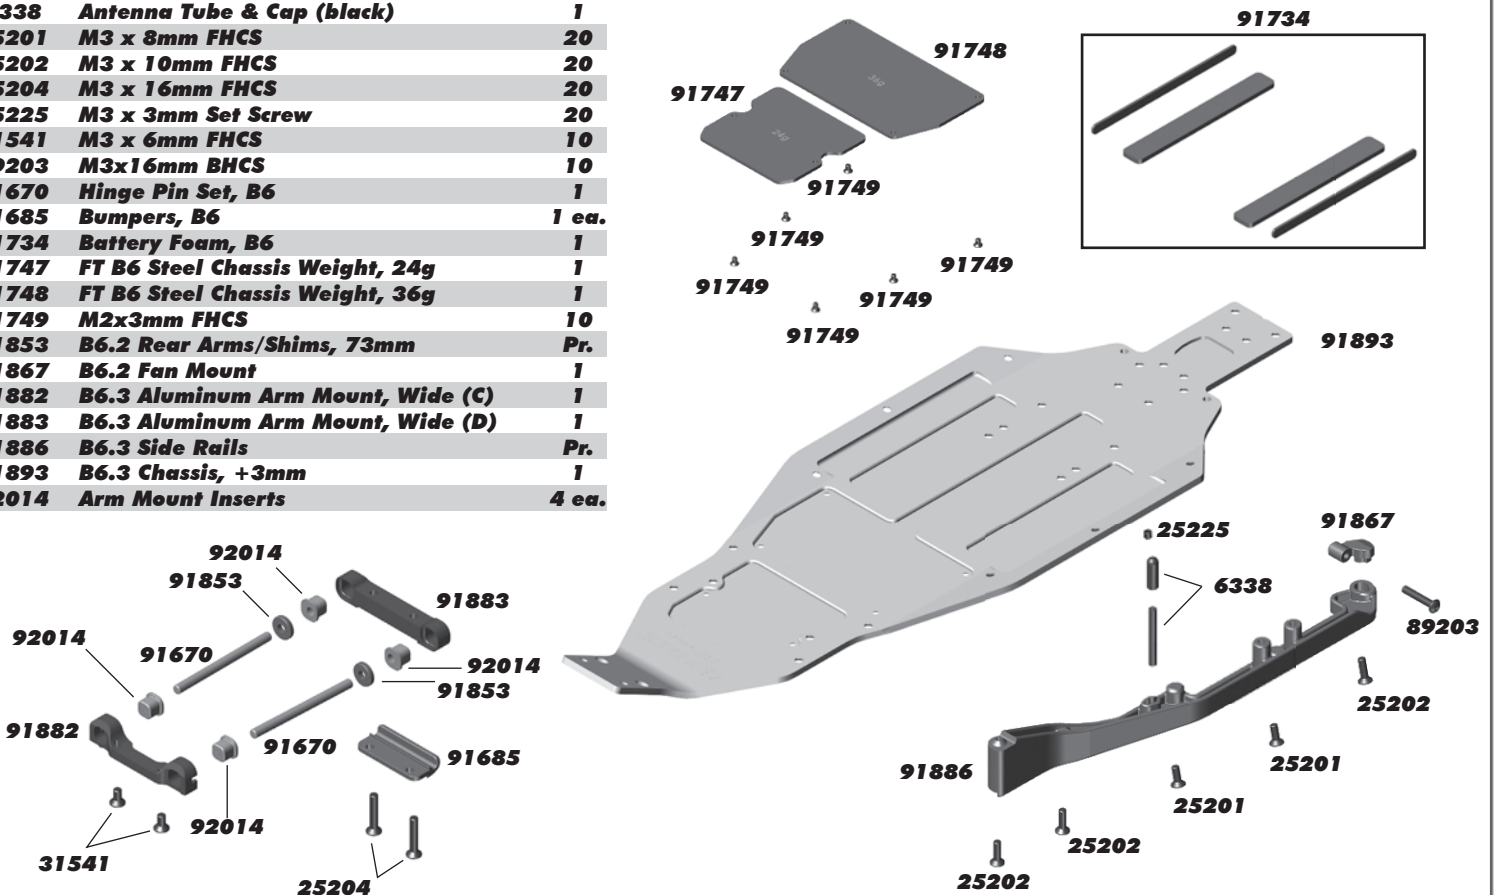

:: Chassis

6338	Antenna Tube & Cap (black)	1
25201	M3 x 8mm FHCS	20
25202	M3 x 10mm FHCS	20
25204	M3 x 16mm FHCS	20
25225	M3 x 3mm Set Screw	20
31541	M3 x 6mm FHCS	10
89203	M3x16mm BHCS	10
91670	Hinge Pin Set, B6	1
91685	Bumpers, B6	1 ea.
91734	Battery Foam, B6	1
91747	FT B6 Steel Chassis Weight, 24g	1
91748	FT B6 Steel Chassis Weight, 36g	1
91749	M2x3mm FHCS	10
91853	B6.2 Rear Arms/Shims, 73mm	Pr.
91867	B6.2 Fan Mount	1
91882	B6.3 Aluminum Arm Mount, Wide (C)	1
91883	B6.3 Aluminum Arm Mount, Wide (D)	1
91886	B6.3 Side Rails	Pr.
91893	B6.3 Chassis, +3mm	1
92014	Arm Mount Inserts	4 ea.