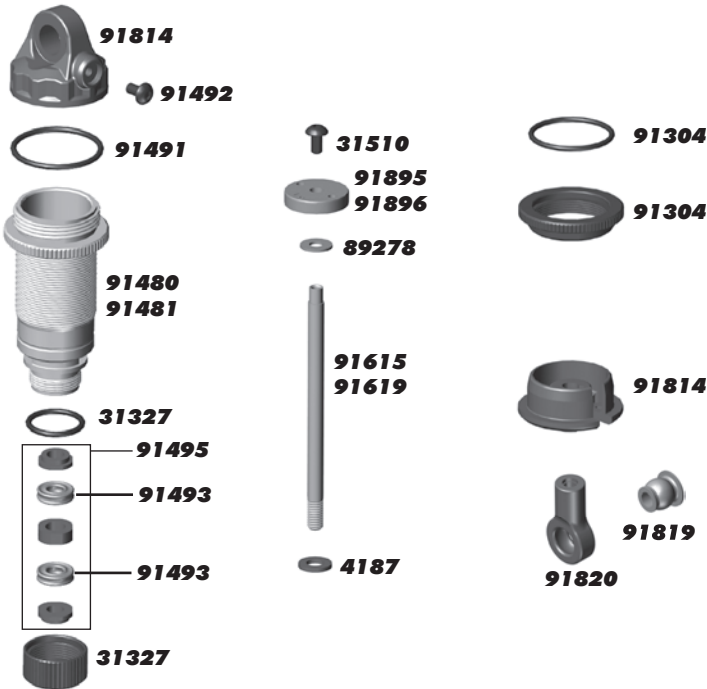

:: Shocks

4187	.030 Nylon Washer	12
31327	VCS3 Shock Bottom Cap and O-Ring	2 ea.
31510	2x4mm BHCS	6
89278	2.5mm Washer	20
91304	12MM Threaded Collar and O-Ring	2
91480	12x23MM V2 Shock Bodies	2
91481	12x27.5MM V2 Shock Bodies	2
91491	12MM V2 Shock Rebuild Kit	1
91492	M2 x 4mm BHCS with Washer	2
91493	FT Low Friction X-Rings	8
91495	12 mm V2 X-Ring Rebuild Kit	1
91590	FT 23mm and 27.5mm FOX Shock Upgrade with Genuine Kashima Coat	2 ea.
91615	3 x 21mm Shock Shaft (V2), TiN	2
91619	3 x 27.5mm Shock Shaft (V2), TiN	2
91626	FT 12mm Pistons (V2), 2x1.6 mm, flat	4
91627	FT 12mm Pistons (V2), 2x1.7 mm, flat	4
91629	FT 12mm Pistons (V2), 2x1.8 mm, flat	4
91814	B6.1 Shock Caps/Spring Cups	4 ea.
91819	B6.1 Shock Pivot Balls	4
91820	B6.1 Ball Ends	1
91895	FT 12mm V2 Piston, 2mm [2x1.5]	4
91896	FT 12mm V2 Piston, 2mm [2x1.6]	4
91897	FT 12mm V2 Piston, 2mm [2x1.7]	4

:: Shock Springs

91328	V1 Front Shock Spring, White 3.30lbs	Pr.
91329	V1 Front Shock Spring, Gray 3.45lbs	Pr.
91336	V1 Rear Shock Spring, Green 2.00lbs	Pr.
91337	V1 Rear Shock Spring, White 2.10lbs	Pr.
91830	Front Shock Spring, Green 3.10lbs	Pr.
91831	Front Shock Spring, White 3.40lbs	Pr.
91832	Front Shock Spring, Gray 3.61lbs	Pr.
91833	Front Shock Spring, Blue 3.91lbs	Pr.
91834	Front Shock Spring, Yellow 4.30lbs	Pr.
91835	Front Shock Spring, Red 4.60lbs - KIT	Pr.
91836	Front Shock Spring, Orange 5.10lbs	Pr.
91837	Rear Shock Spring, Green 1.81lbs	Pr.
91838	Rear Shock Spring, White 1.91lbs	Pr.
91839	Rear Shock Spring, Gray 2.00lbs	Pr.
91840	Rear Shock Spring, Blue 2.20lbs - KIT	Pr.
91841	Rear Shock Spring, Yellow 2.30lbs	Pr.