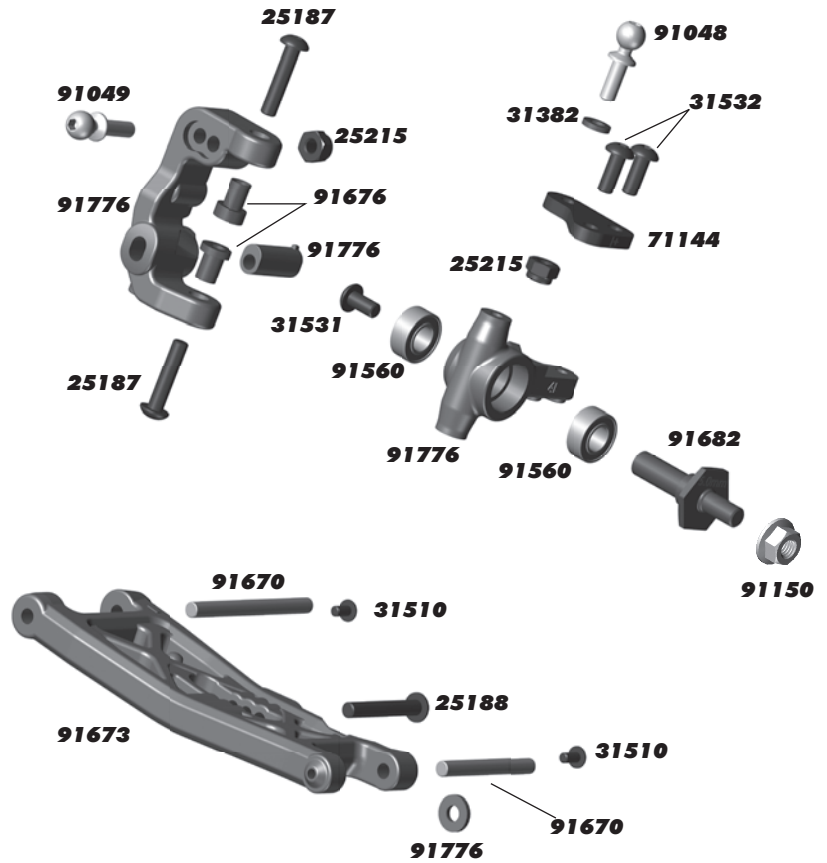

:: Front Arm

25187	M3 x 14mm BHCS	10
25188	M3 x 20mm BHCS	10
25215	M3 Locknut, Black	10
31382	FT Ballstud Washer, aluminum 1mm	10
31510	M2 x 4mm BHCS	6
31531	M3 x 6mm, BHCS	6
31532	M3 x 8mm, BHCS	6
71144	T6.2 Steering Block Arms, C.F. (+1)	2
91048	Heavy-duty Ballstud, 8mm	8
91049	Heavy-duty Ballstud, 10mm	8
91150	M4 L. P. Serrated Steel Wheel Nuts	10
91560	FT Bearing, 5 x 10 x 4	4
91670	Hinge Pin Set, B6	1
91673	Front Arm, Gull-Wing, B6	2
91676	B6 Caster Hat Bushings	2 ea.
91682	Front Axle, B6	2
91776	B6.1 Caster/Steering Blocks	1