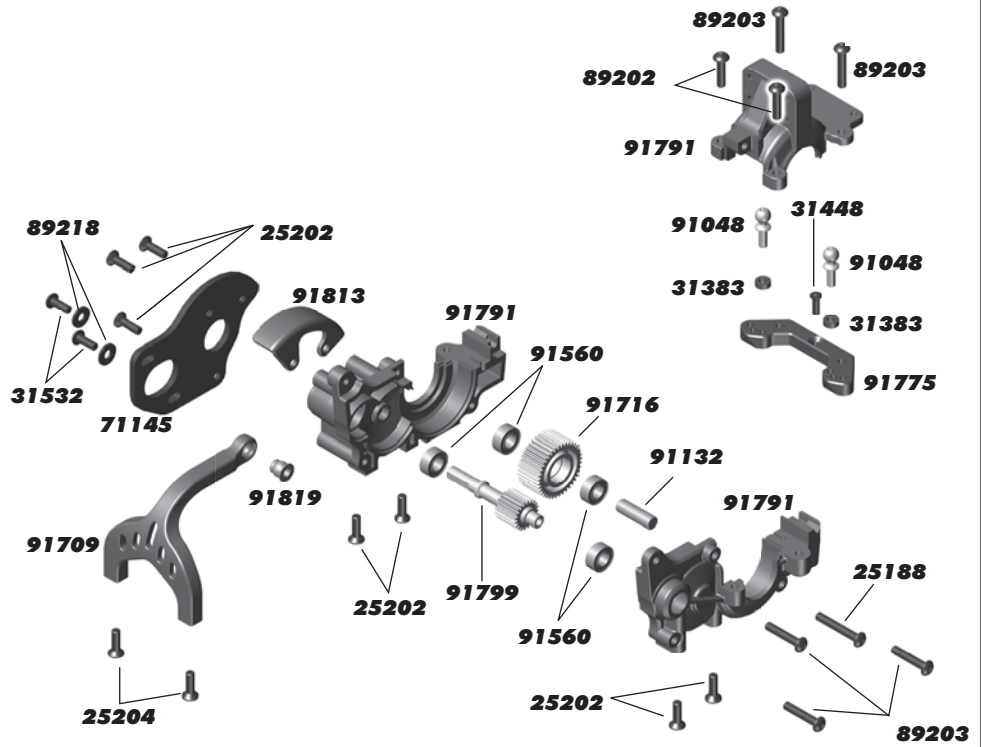

:: Transmission

25188	M3 x 20mm BHCS	10
25202	M3 x 10mm FHCS	10
25204	M3 x 16mm FHCS	10
31383	Ballstud Washers, 5.5x2.0 mm, blue aluminum	10
31448	M2.5 x 8mm FHCS	10
31532	M3 x 8mm BHCS	10
71145	T6.2 Laydown Motor Plate, Blue	1
89202	M3 x 12mm BHCS	10
89203	M3 x 16mm BHCS	10
89218	M3 x 8mm Washers	10
91048	Heavy-duty Ballstuds, 8 mm	10
91132	4x4 FT Idler Shafts, aluminum	2
91560	FT Bearings, 5x10x4 mm	4
91709	B6 Chassis Braces	1 ea.
91716	B6 Idler Gear, 39T, laydown	2
91775	B6.1 Rear Ballstud Mount	1
91791	B6.1 Laydown Gearbox	1
91795	B6.1 Laydown Motor Plate	1
91796	FT Laydown Motor Plate, Carbon Fiber	1
91799	B6.1 Laydown Top Shaft	1
91813	B6.1 Gear Cover	1
91819	B6.1 Shock Pivot Balls	4