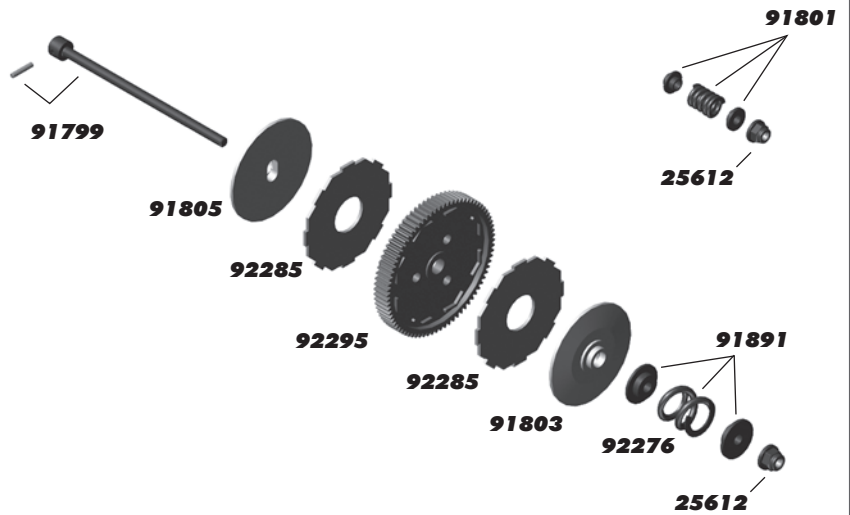

:: Slipper Clutch

25612	M3 Locknuts, Flanged	10
91799	B6.1 Laydown Top Shaft	1
91801	B6.1 Slipper Spring and Adaptors	1
91803	B6.1 Slipper Hub, Inner	1
91804	B6.1 Slipper Hub, Outer	1
91805	B6.1 HTC Slipper Hub Outer	1
91891	HD Slipper Spring Adapter	2
92276	B74.1 Slipper Spring, 500lb/in	1
92285	Octalock LCF Slipper Pad, 11mm	1
92293	Octalock Spur Gear (72T, 48P)	1
92294	Octalock Spur Gear (75T, 48P)	1
92295	Octalock Spur Gear (78T, 48P)	1
92296	Octalock Spur Gear (81T, 48P)	1