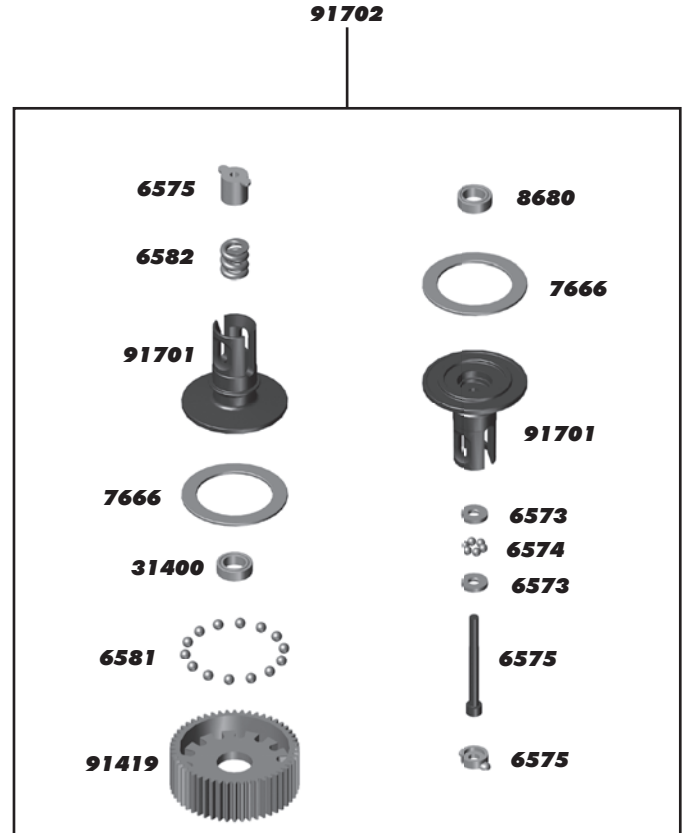

:: Ball Differential

1733	Diff Shims	8
6573	Diff Thrust Washer & Bolt	2
6574	Precision Diff Thrust Balls, 5/64"	6
6575	Locking T-Nut, Diff Thrust Bolt, & Cover	1
6576	FT Precision Ground Diff Drive Rings	2
6581	3/32" Carbide Diff Balls	12
6582	Diff Thrust Spring	1
7666	Diff Drive Rings, 2.60:1	2
7677	Ball Diff Rebuild Kit	1
8680	FT Bearing, 5 x 8mm	4
91419	Diff Gear, B5	1
91701	Ball Diff Outdrive, B6	1 ea.
91702	Ball Diff Kit, B6	1