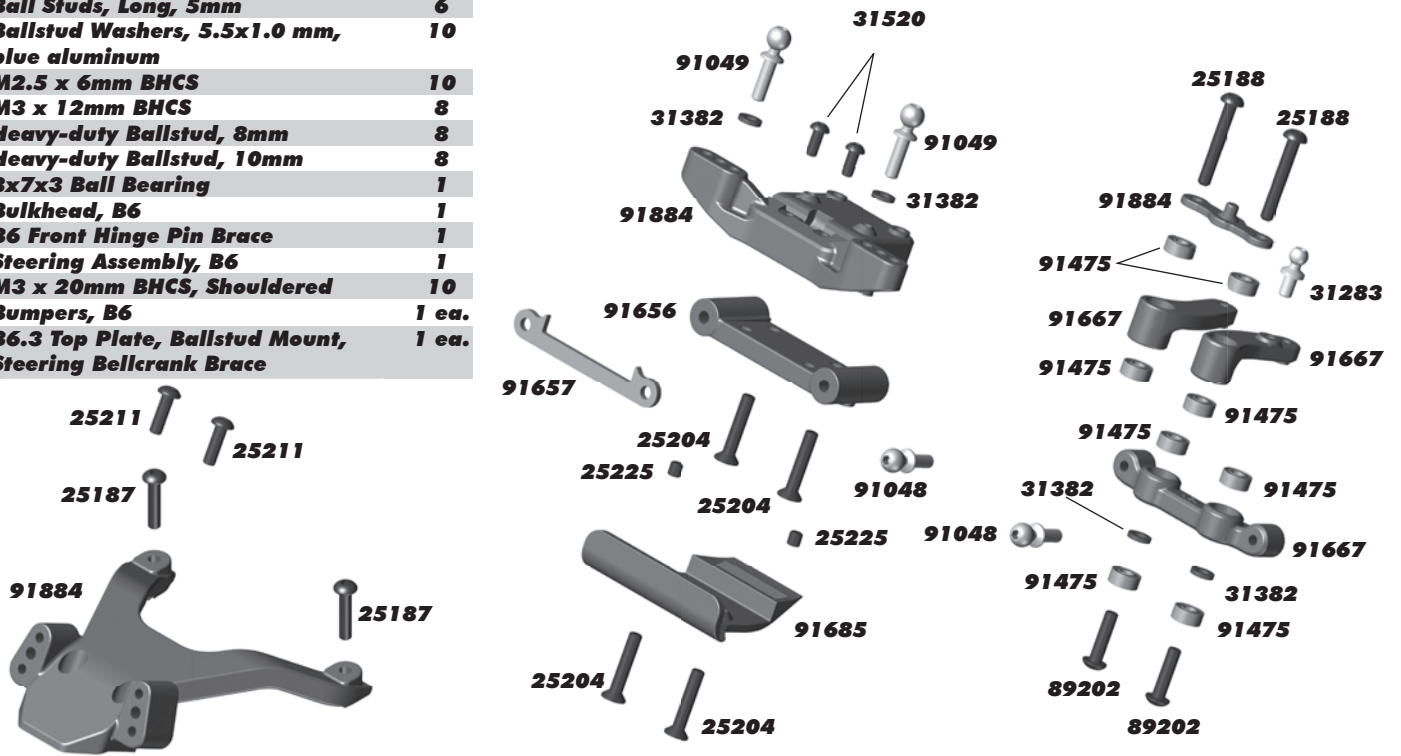

:: Front Bulkhead / Steering

25187	M3 x 14mm BHCS	10
25188	M3 x 20mm BHCS	10
25204	M3 x 16mm FHCS	10
25211	M3 x 10mm BHCS	10
25225	M3 x 3mm Set Screw	10
31283	Ball Studs, Long, 5mm	6
31382	Ballstud Washers, 5.5x1.0 mm, blue aluminum	10
31520	M2.5 x 6mm BHCS	10
89202	M3 x 12mm BHCS	8
91048	Heavy-duty Ballstud, 8mm	8
91049	Heavy-duty Ballstud, 10mm	8
91475	3x7x3 Ball Bearing	1
91656	Bulkhead, B6	1
91657	B6 Front Hinge Pin Brace	1
91667	Steering Assembly, B6	1
91678	M3 x 20mm BHCS, Shouldered	10
91685	Bumpers, B6	1 ea.
91884	B6.3 Top Plate, Ballstud Mount, Steering Bellcrank Brace	1 ea.