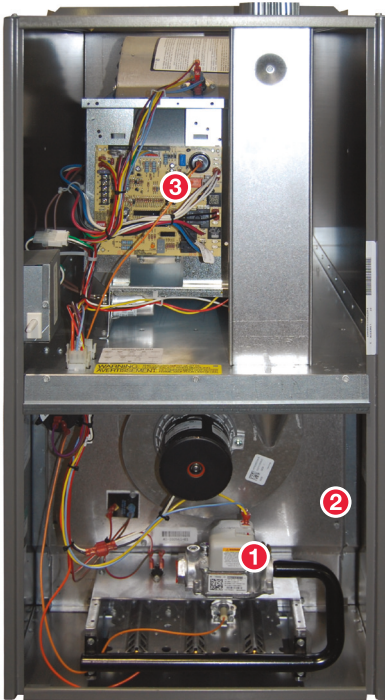

Engineered for High-Performance

Rheem-Exclusive
PlusOne™
Ignition System

Industry-First
PlusOne™
Diagnostics

**We Thought of
Everything... And
Then Some.**

360⁺¹

The Rheem *Classic*® Series Gas Furnace was developed using our 360°+1 design philosophy, which means every detail of the product is meticulously evaluated from every angle. We consider the work that goes into installing and servicing our products, as well as how we can deliver the very best homeowner experience. And then we take it a step further. That's 360°+1. And that's why you can count on your gas furnace to bring you and your family years of comfort.

We Did the Work So You Can Stay Comfortable

Our gas furnace line was already recognized as best in its class**, but that didn't stop us from making it better. We designed our new *Classic*® Series Gas Furnace to provide your home with reliable, easy-to-maintain and quiet comfort for years to come.

Reliability is essential to your home comfort.

That's why we've engineered our gas furnace with the **1 PlusOne™ Ignition System**. Our **Direct Spark Ignition** is a Rheem-exclusive feature that's nine times more reliable than most hot surface igniters. It's also the same proven design used in commercial HVAC equipment and gas home appliances. Our patented head exchanger is quick and easy to clean – when needed – by your local independent Rheem Dealer. And a clean furnace is a long-running furnace.

Hassle-free installation saves you and your dealer time and trouble. The **2 34" cabinet** fits nicely in tight spaces allowing for both new construction and retrofit installations.

Fast and accurate diagnostics are a big benefit to both you and your dealer. The Rheem *Classic*® Series Gas Furnace features **3 PlusOne™ Diagnostics**, our industry-first 7-segment alphanumeric LED display that simplifies troubleshooting. Just in case there's a need, service calls are faster, which ultimately saves you money.

Save on your energy bill with a new gas furnace from Rheem. Our R801S delivers 80% AFUE, which means 80% of the fuel in your furnace is converted to heat for more efficient comfort and savings for your home.

YOUR LOCAL RHEEM DEALER

Benefits At-A-Glance

PlusOne Features:

PlusOne **Ignition System** –
Direct Spark Ignition
PlusOne **Diagnostics** –
7-segment LED display

Limited Warranty***:

Conditional parts – 10-year
Heat exchanger – 20-year

Efficiency*:

80% AFUE

Reliability:

PlusOne **Ignition System** for
nine times more reliability compared to
most hot surface igniters

Rheem Heating, Cooling
& Water Heating

Founded in 1925, our mission is still simple: help your family enjoy a new degree of comfort with solutions that keep you cool in the summer, warm in the winter and enjoying hot water year-round. To learn more about our products, including our line of Integrated Home Comfort Solutions, visit us online at Rheem.com.

Rheem USA

5600 Old Greenwood Road
Fort Smith, Arkansas 72903

In keeping with its policy of continuous progress & product improvement, Rheem reserves the right to make changes without notice.

*Annual Fuel Utilization Efficiency (AFUE) measures the amount of heat delivered to a home compared to the amount of fuel that is supplied to the unit. Higher AFUE ratings reflect higher efficiency.

**80% Gas Furnace and AC Focus Group Analysis/February 10, 2011

***For complete details of the limited and conditional warranties, including applicable terms and conditions, contact your local dealer or go to Rheem.com for a copy of the product warranty certificate. Conditional warranties must be registered through registermyunit.com.