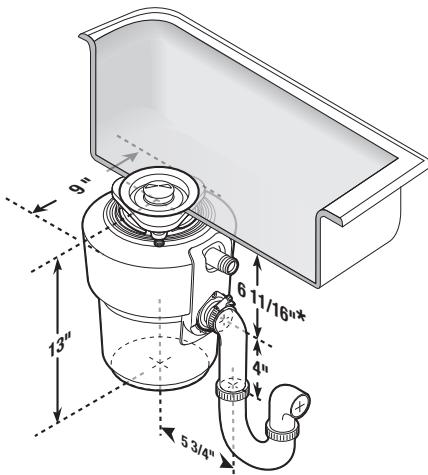

Dimensions

* Add 1/2" when stainless steel sinks are used.

Sample Specification

Food Waste Disposer(s) shall be InSinkErator Model Evolution Excel® with MultiGrind® and SoundSeal® technologies, 1.0 HP motor, Auto-Reverse Grind System®, Stainless Steel Grind Chamber and components.

Warranty:
10-Year parts and in-home service.

* The complete InSinkErator warranty is included in the Care & Use Booklet packed with each unit.

Food waste is roughly 80% water. By using your disposal regularly, you can help divert food waste from landfills and reduce greenhouse gas emissions. Make sustainability a family affair by using your disposal. After all, the smallest changes can make the biggest impact.