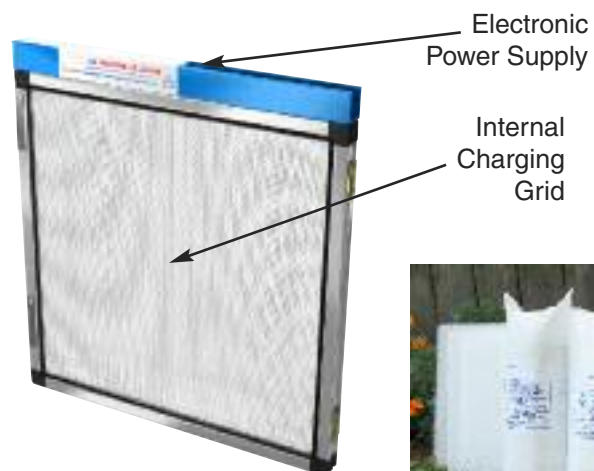

Patented EM PureClean Collection System

The Respicaire EM PureClean 95 - Hybrid Air Cleaner works on the simple principle of electro-magnetic attraction to **remove harmful**, airborne particulates from your indoor air. This includes particles as small as .001 microns. The Patented Air Cleaner utilizes an internal charging grid to place a **powerful electro-magnetic charge** on the unique media pads inside each air cleaner. These special multi-layered media pads then **attract and hold harmful airborne pollutants**. The removal of these troublesome particulates helps to create a **healthier**, more natural, indoor air environment.

EM PureClean 95 - Hybrid Whole Home Air Cleaner

Helps Remove Unwanted Airborne Contaminants

Patented EM PureClean Collection Technology to Maximize Indoor Air Cleansing

Replacement Pack

Up to 95% Efficient