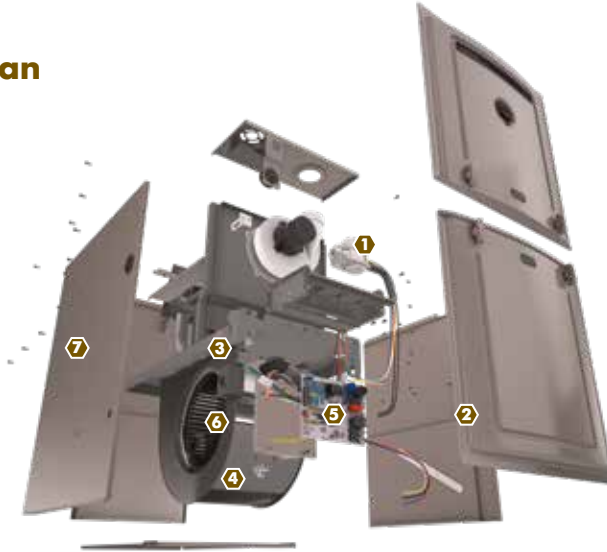

Ready to upgrade or replace your old system?

Visit Ruud.com today to learn more.

Benefits At-A-Glance

PlusOne Ignition System:

Direct spark ignition

PlusOne Diagnostics:

Seven-segment LED display

Motor:

Single-stage constant torque ECM

PlusOne Energy Efficiency:

80% AFUE

Warranties⁵:

Conditional parts—10-year
Heat exchanger—20-year

Sound Level:

Tighter door seals, rubber grommets and a twist-lock wire harness in the blower shelf ensure quiet operation

RUUD HEATING, COOLING & WATER HEATING

As the only brand bringing innovative air and water solutions to homes and businesses around the world, Ruud continues to deliver advanced comfort, savings and experiences to our customers—just as we've done for over 100 years.

To learn more about Ruud products, including the Ruud line of Integrated Home Comfort Solutions, visit us at Ruud.com

Ruud USA

5600 Old Greenwood Road
Fort Smith, Arkansas 72908

Ruud Canada

125 Edgeware Road, Unit 1
Brampton, Ontario L6Y 0P5

In keeping with its policy of continuous progress and product improvement, Ruud reserves the right to make changes without notice.

Ruud.com

YOUR LOCAL RUUD CONTRACTOR