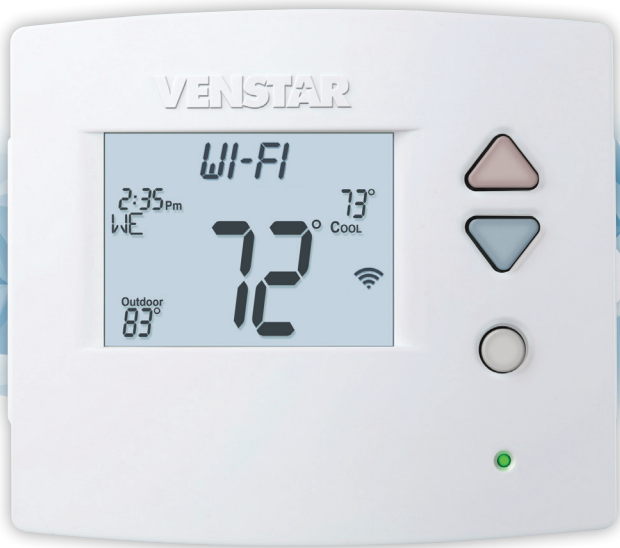

EXPLORER

Digital Thermostat

4.6" w x 5.2" h x 1.1" d

Accessories: ACC-0625 Lock Ring, ACC-0425 Wall Plate, ACC-TSENWIFI Sensor and the wireless module below.

Simply connected.
Anytime. Anywhere.*
Apple and Android
mobile apps available

standard features

- Gas/electric or heat pump – multi-stage
- “Simple as you want operation™”
 - Switchable: programmable or non-programmable
 - Choose 7-day, 5+2 day or 1-day programming
 - Switchable: auto changeover, or heat, or cool only
- Large, easy to read display
- Scrolling display makes setup easy
- Adjustable backlight intensity
- Backlit, color coded buttons and legends
- Choice of English, Spanish or French for scrolling display
- Bi-color LED indicates a heating or cooling demand
- Dry contact input
- Outdoor sensor ready
- Fahrenheit or Celsius display
- Compatible with condensate overflow warning systems – lockout compressor with message on the display
- Service alert indicators
- Non-volatile memory
- Keypad lock
- Wireless connectivity with optional accessory
- Title 24 compliant
- ADR (Automated Demand Response) ready
- FDD (Equipment Fault Protection) notification
- API for 3rd party monitor and control
- Night dimmer for brightness control in sensitive areas at night
- Configurator app to easily setup Wi-Fi and thermostat settings

These Wireless Modules available*

ACC-VZB1

ACC-VWF1

model T3700

All of the standard features plus:

- 2 heat, 1 cool stages

model T3800

All of the T3700 features plus: