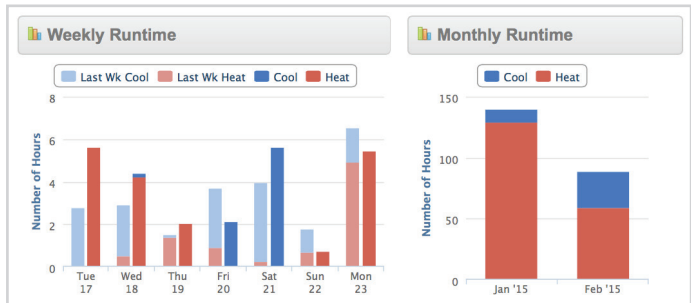

Set “Home” or “Away” at the Touch of a Button

Enable or Disable the Time Period Schedule

View Thermostat Alerts

- Supply air temperature**
- Time for service
- Air filter replacement
- Humidity pad replacement
- UV light bulb replacement

Send Text Messages to the Thermostat

View Current System Temperatures with High and Low Values for the Day

- Indoor temperature
- Indoor humidity*
- Outdoor temperature
- Remote temperature**
- Supply air temperature**
- Return air temperature**

View Heating & Cooling Runtimes for the Day, Current Week, and Last Week

*T3800 & T3900 Only
 **Remote Sensor required for this feature

FREE Additional Features available from the Skyport web site:

View Daily, Weekly, and Monthly Runtime Graphs