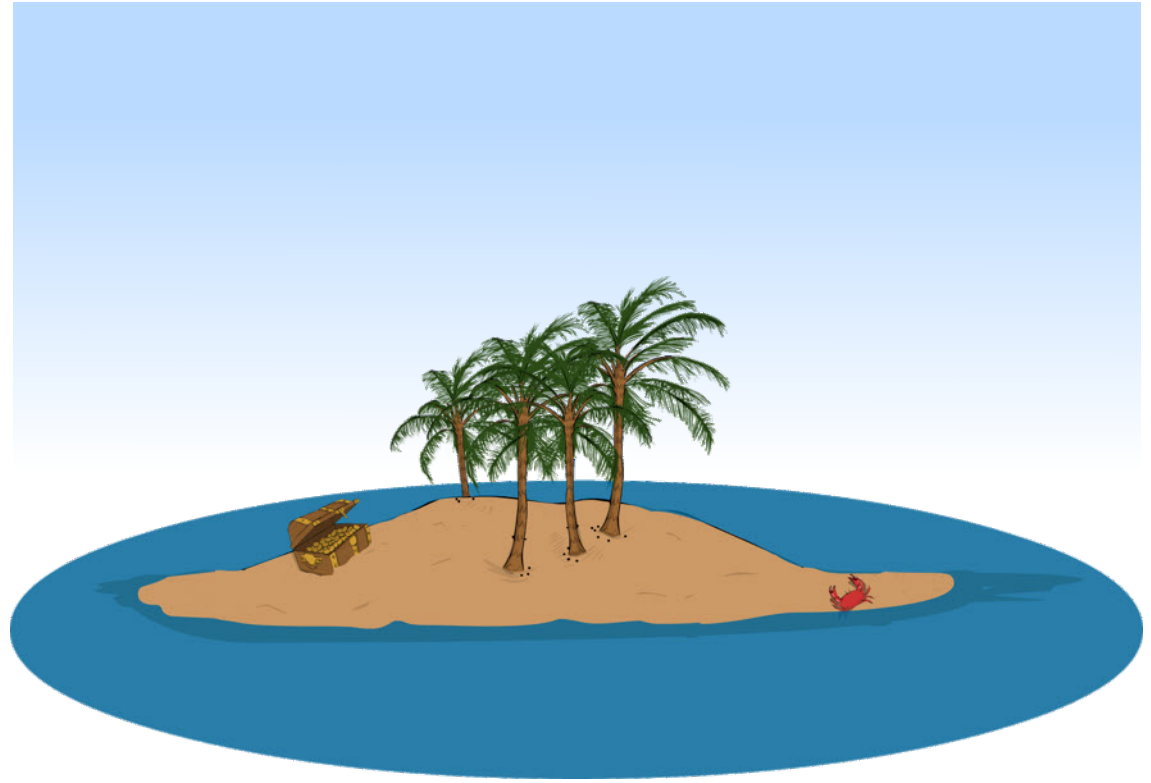

Forest

Circle the words that describe this setting:

dark gloomy gnarled trees
damp quiet silent calm wet
tranquil scary spooky cluttered
cramped alive busy peaceful
eerie humid green spiky
rough ghostly sinister dim
shadowy sunless dingy murky

Write some sentences about this setting:

Desert Island

Circle the words that describe this setting:

hot tropical humid isolated
lonely quiet tranquil peaceful
sunny calm dry sandy empty
deserted serene beautiful
silent relaxing blazing sun
scorching searing blistering heat
lifeless untouched heavenly

Write some sentences about this setting:

Fairytale Castle

Circle the words that describe this setting:

magical enormous pretty

mesmerizing beautiful pretty

fantastic marvelous lavish

luxurious perfect unblemished

astounding incredible

Write some sentences about this setting:

The Poles

Circle the words that describe this setting:

cold empty rugged snowy
icy mountainous white windy
lonely quiet tranquil peaceful
dry calm deserted isolated
silent beautiful amazing
astounding incredible