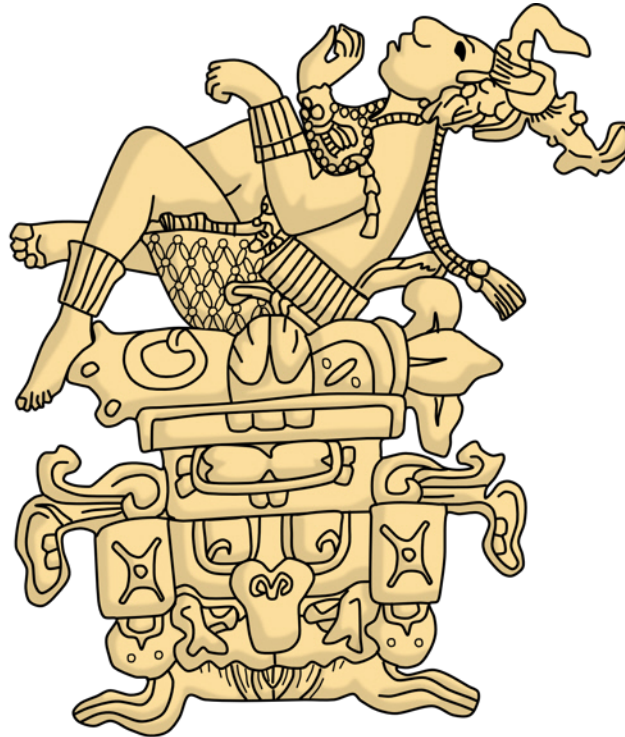

Long Count Calendar

Temple

Ah Puch

Votan

Ixchel

Gods

Human Effigy Pot

Stelae Stone Carving

Clay Pot

K'inich Yax
K'uk' Mo'

(The first
Mayan ruler)

Mud and Straw Hut

Hieroglyphics