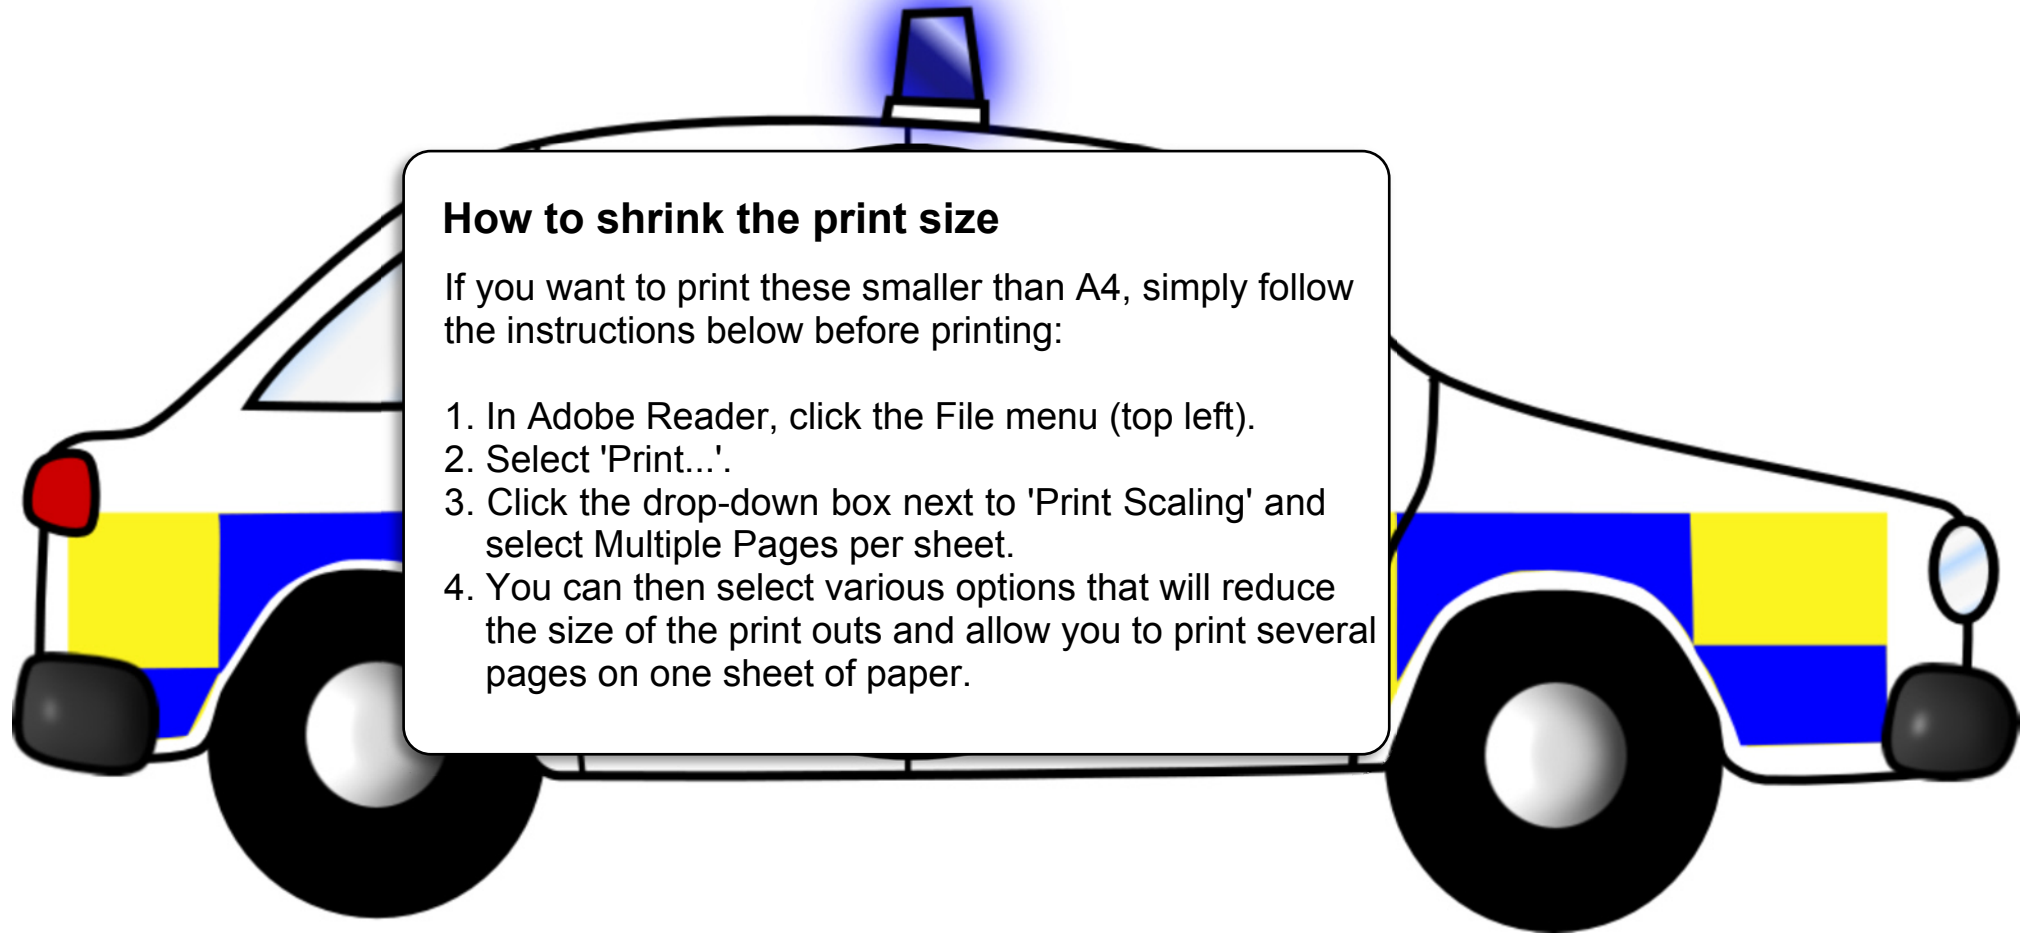

Numbers 51-100 on police cars

How to shrink the print size

If you want to print these smaller than A4, simply follow the instructions below before printing:

1. In Adobe Reader, click the File menu (top left).
2. Select 'Print...'
3. Click the drop-down box next to 'Print Scaling' and select Multiple Pages per sheet.
4. You can then select various options that will reduce the size of the print outs and allow you to print several pages on one sheet of paper.