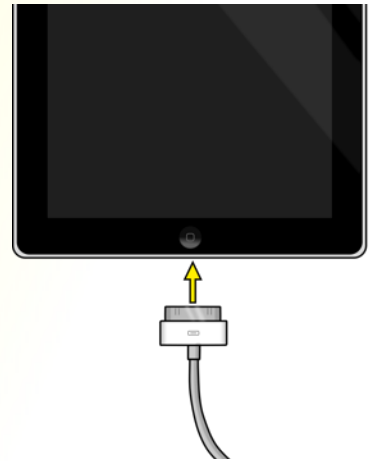

back space

ICT Topic Words

Delete

A dark grey rectangular button with rounded corners and a white border. The word "Delete" is written in white, sans-serif font in the center of the button.

cursor

type

ICT Topic Words

computer

laptop

tablet

ICT Topic Words

phone

charge

wifi

ICT Topic Words