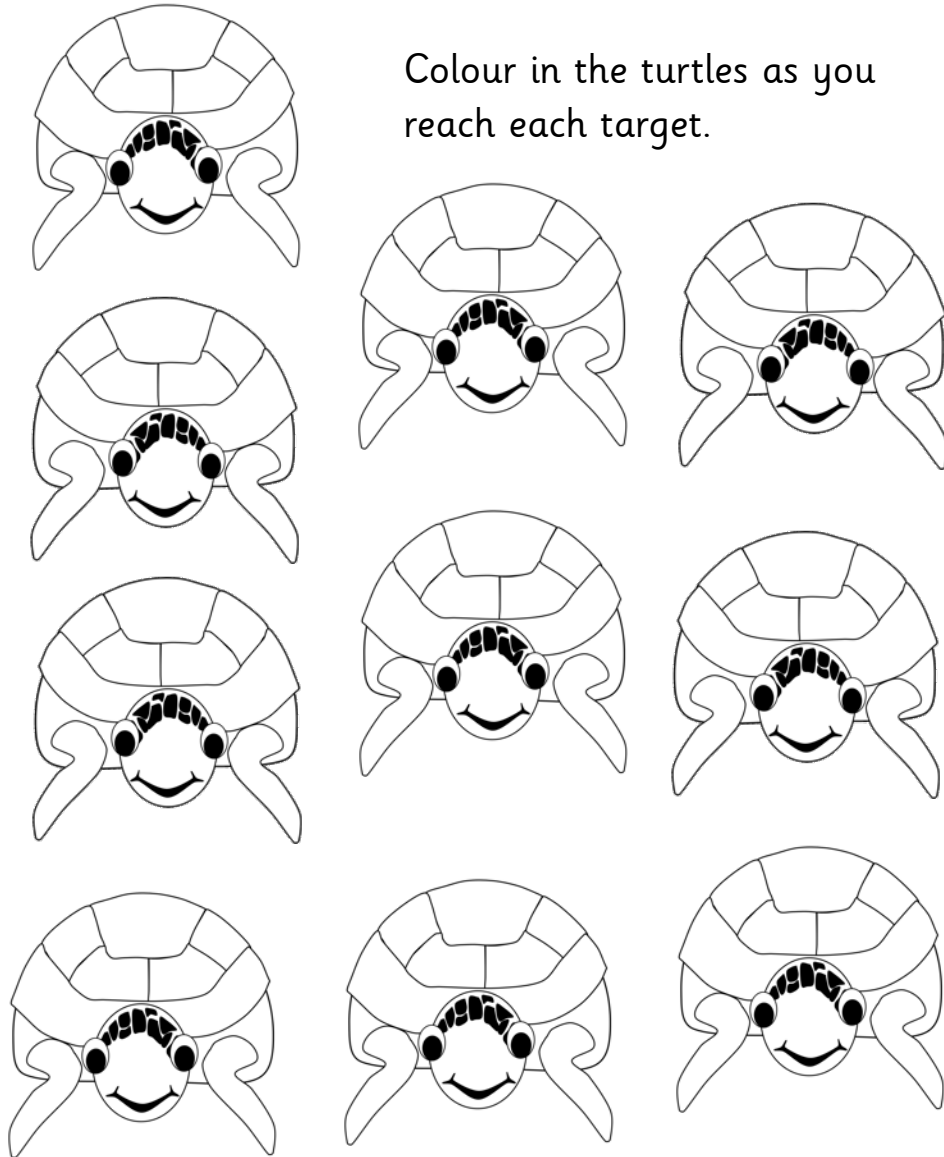

A large, cartoonish turtle with a brown shell and a teal head and limbs. It has large, white eyes with black pupils and a simple black smile. A large, white speech bubble with a black outline is positioned above its head, containing the text "I'm a terrific turtle!".

I'm a
terrific turtle!

What's
your target?

_____ 's turtle targets

1 _____

2 _____

3 _____

I've been a terrific turtle!

Colour in the turtles as you reach each target.

1. _____
2. _____
3. _____
4. _____
5. _____
6. _____
7. _____
8. _____
9. _____
10. _____