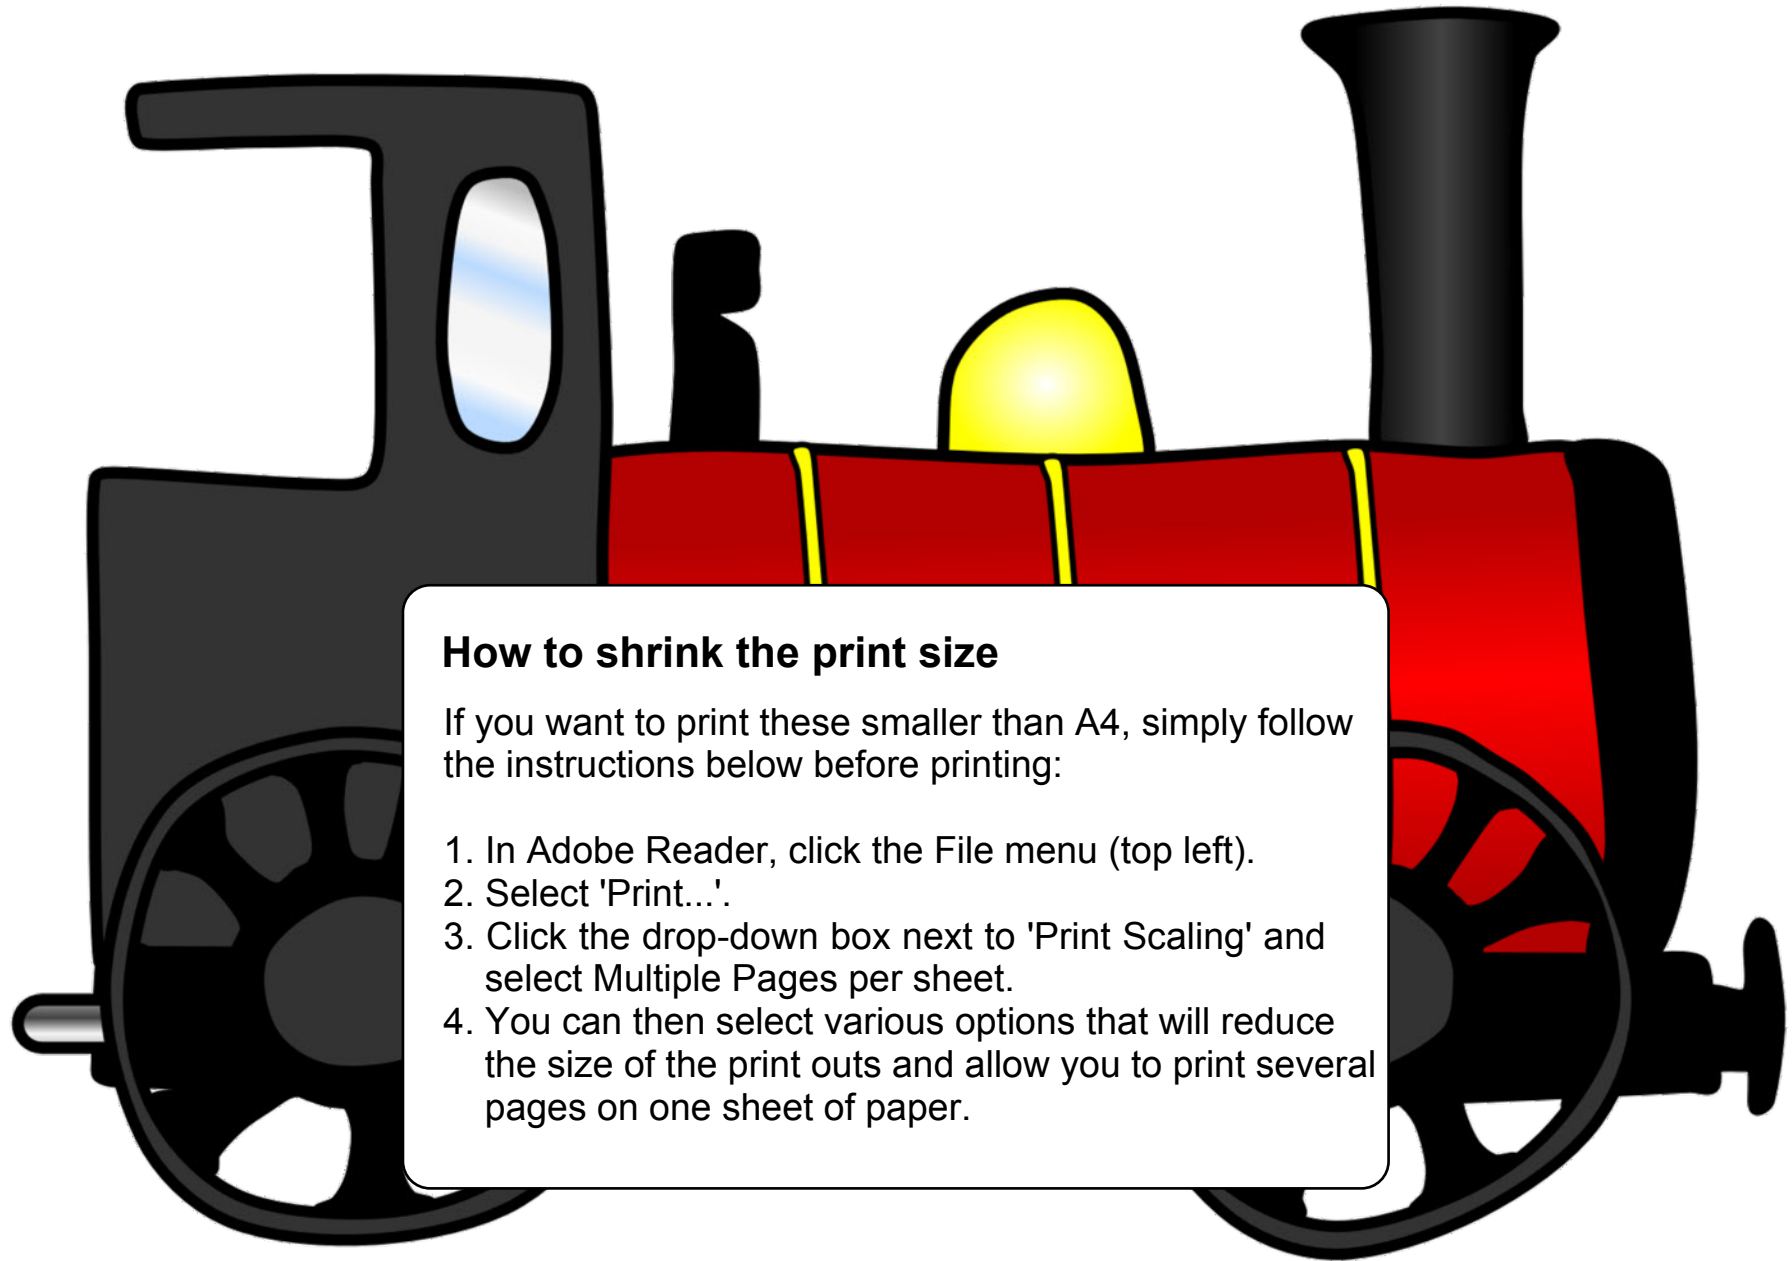

### **How to shrink the print size**

If you want to print these smaller than A4, simply follow the instructions below before printing:

1. In Adobe Reader, click the File menu (top left).
2. Select 'Print...'.  
3. Click the drop-down box next to 'Print Scaling' and select Multiple Pages per sheet.
4. You can then select various options that will reduce the size of the print outs and allow you to print several pages on one sheet of paper.